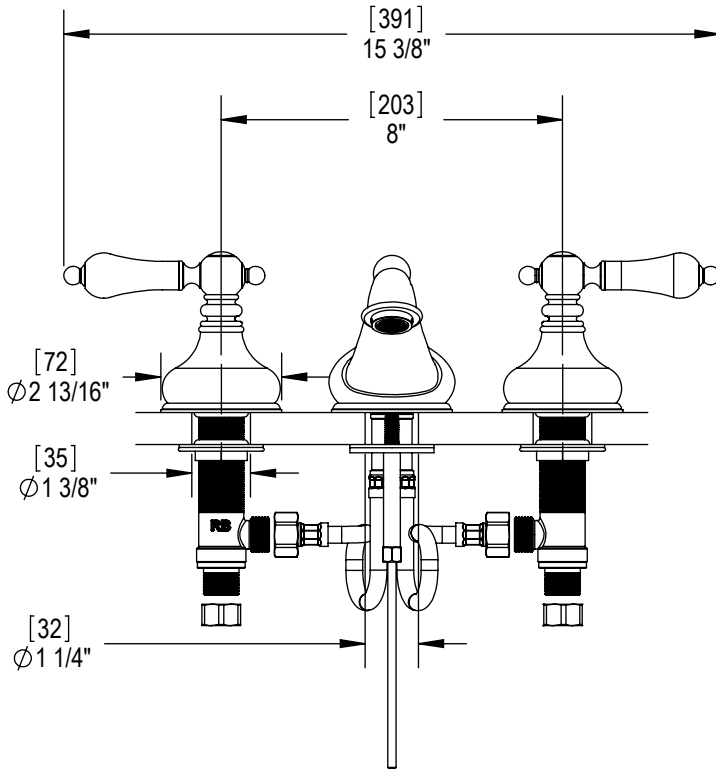

Features

- Brass construction with choice of 21 finishes
- Two Lever Handles
- Quarter turn Ceramic Disk cartridges
- 2.2gpm @ 60 psi

Order Matrix

Model	Main/Accent Finish
1ARBRML	AB - Antique Brass
	ABM - Antique Brass Matt
	AC - Antique Copper
	ACM - Antique Copper Matt
	BB - Bright Brass
	CH - Chrome
	GD - Gold
	OB - Oil Rubbed Bronze
	PN - Polished Nickel
	SB - Satin Brass
	SC - Satin Chrome
	SN - Satin Nickel
	TB - Tuscan Brass
	AQ - Aqua
	BD - Bordeaux
	BK - Black
	MB - Matte Black
	MW - Matte White
	NC - Natural Cream
	RD - Red
	WH - White

**ROMANESQUE**  
Widespread Lavatory Set with Pop-Up  
Model: 1ARBRML XX-XX

Critical Dimensions