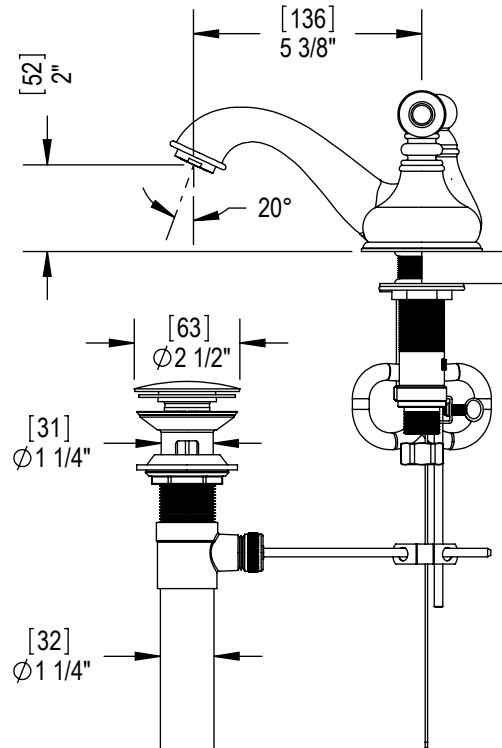

Features

- Brass construction with choice of 21 finishes
- Two Lever Handles
- Quarter turn Ceramic Disk cartridges
- 2.2gpm @ 60 psi

Order Matrix

Model	Main/Accent Finish
1ARBRML	AB - Antique Brass
	ABM - Antique Brass Matt
	AC - Antique Copper
	ACM - Antique Copper Matt
	BB - Bright Brass
	CH - Chrome
	GD - Gold
	OB - Oil Rubbed Bronze
	PN - Polished Nickel
	SB - Satin Brass
	SC - Satin Chrome
	SN - Satin Nickel
	TB - Tuscan Brass
	AQ - Aqua
	BD - Bordeaux
	BK - Black
	MB - Matte Black
	MW - Matte White
	NC - Natural Cream
	RD - Red
	WH - White

**ROMANESQUE**  
Widespread Lavatory Set with Pop-Up  
Model: 1ARBRML XX-XX

Critical Dimensions