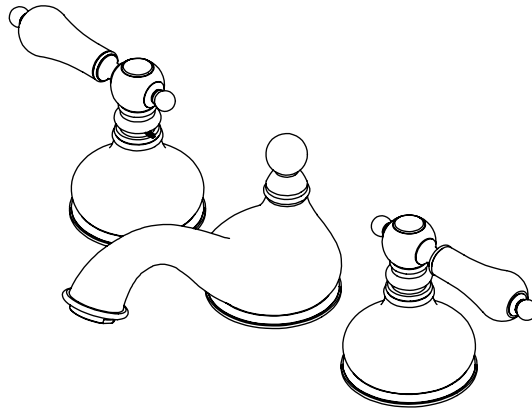

Features

- Brass construction with choice of 21 finishes
- Two Lever Handles
- Quarter turn Ceramic Disk cartridges
- 2.2gpm @ 60 psi

Order Matrix

Model	Main/Accent Finish
1ARBRML	AB - Antique Brass
	ABM - Antique Brass Matt
	AC - Antique Copper
	ACM - Antique Copper Matt
	BB - Bright Brass
	CH - Chrome
	GD - Gold
	OB - Oil Rubbed Bronze
	PN - Polished Nickel
	SB - Satin Brass
	SC - Satin Chrome
	SN - Satin Nickel
	TB - Tuscan Brass
	AQ - Aqua
	BD - Bordeaux
	BK - Black
	MB - Matte Black
	MW - Matte White
	NC - Natural Cream
	RD - Red
	WH - White

**ROMANESQUE**  
Widespread Lavatory Set with Pop-Up  
Model: 1ARBRML XX-XX

Critical Dimensions