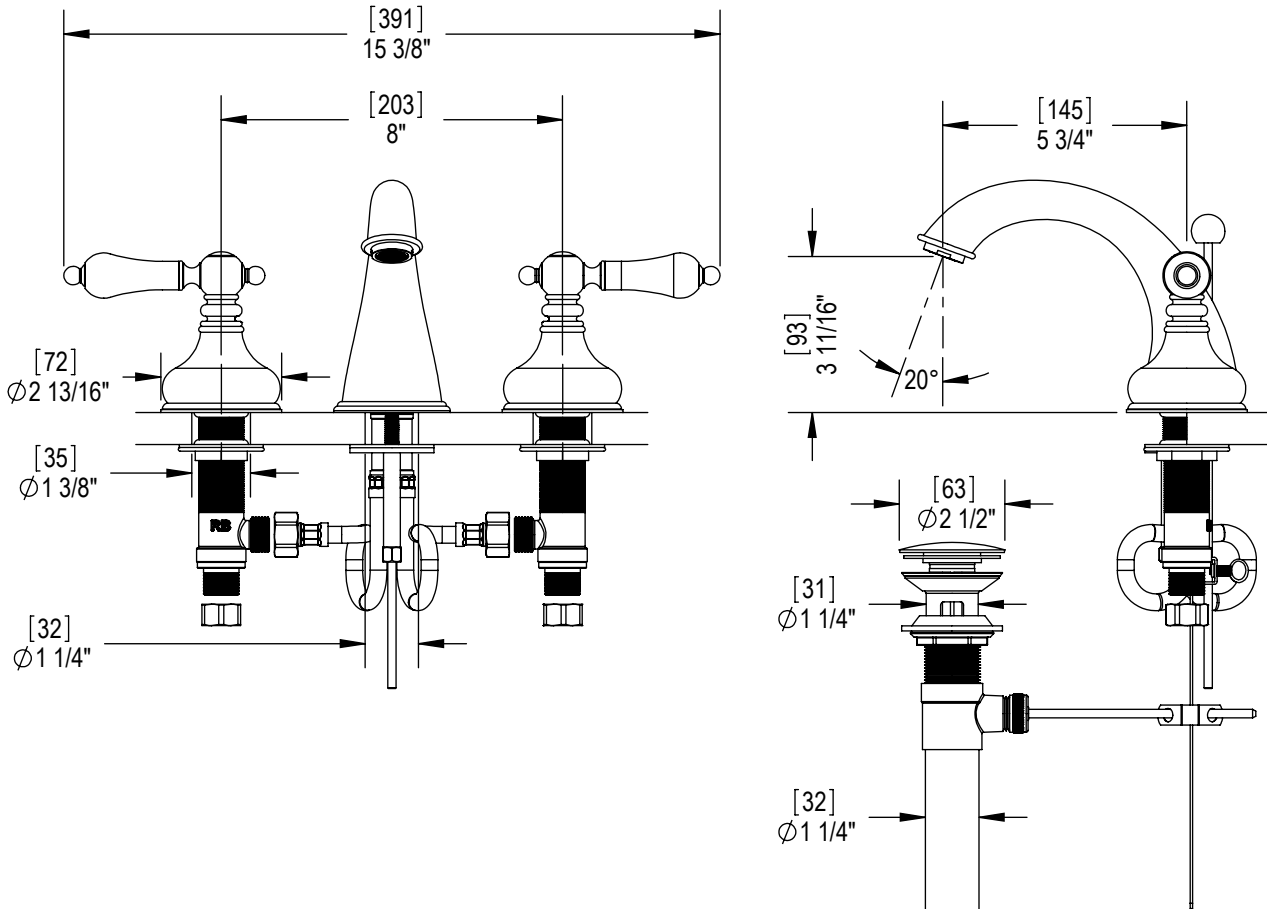

Features

- Brass construction with choice of 21 finishes
- Two Lever Handles
- Quarter turn Ceramic Disk cartridges
- 2.2gpm @ 60 psi

Order Matrix

Model	Main/Accent Finish
1ARBRJL	AB - Antique Brass
	ABM - Antique Brass Matt
	AC - Antique Copper
	ACM - Antique Copper Matt
	BB - Bright Brass
	CH - Chrome
	GD - Gold
	OB - Oil Rubbed Bronze
	PN - Polished Nickel
	SB - Satin Brass
	SC - Satin Chrome
	SN - Satin Nickel
	TB - Tuscan Brass
	AQ - Aqua
	BD - Bordeaux
	BK - Black
	MB - Matte Black
	MW - Matte White
	NC - Natural Cream
	RD - Red
	WH - White

ROMANESQUE
Widespread Lavatory Set with Pop-Up
Model: 1ARBRJL XX-XX

Critical Dimensions