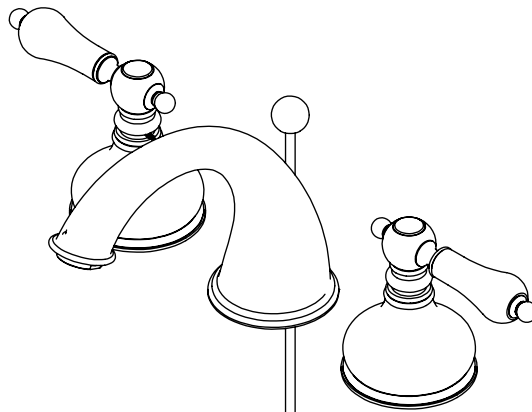

Features

- Brass construction with choice of 21 finishes
- Two Lever Handles
- Quarter turn Ceramic Disk cartridges
- 2.2gpm @ 60 psi

Order Matrix

Model	Main/Accent Finish
1ARBRJL	AB - Antique Brass
	ABM - Antique Brass Matt
	AC - Antique Copper
	ACM - Antique Copper Matt
	BB - Bright Brass
	CH - Chrome
	GD - Gold
	OB - Oil Rubbed Bronze
	PN - Polished Nickel
	SB - Satin Brass
	SC - Satin Chrome
	SN - Satin Nickel
	TB - Tuscan Brass
	AQ - Aqua
	BD - Bordeaux
	BK - Black
	MB - Matte Black
	MW - Matte White
	NC - Natural Cream
	RD - Red
	WH - White

ROMANESQUE
Widespread Lavatory Set with Pop-Up
Model: 1ARBRJL XX-XX

Critical Dimensions