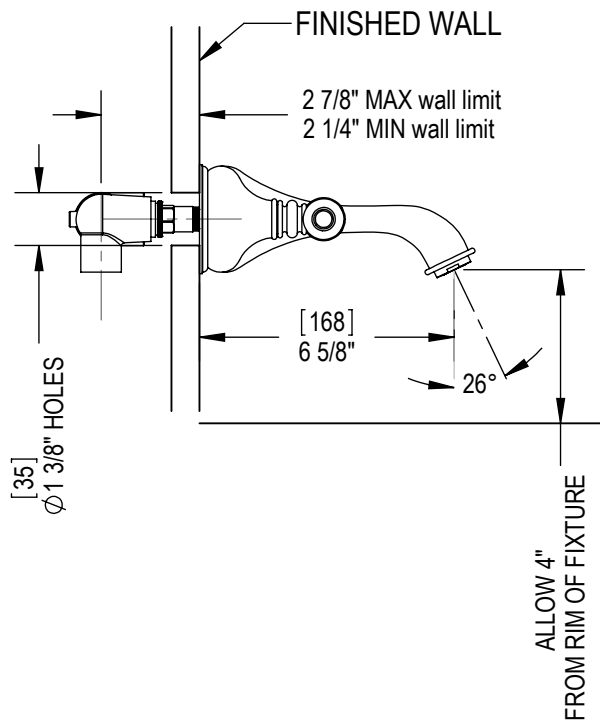

Features

- Brass construction with choice of 21 finishes
- Two lever handles
- Quarter-turn ceramic disk cartridges
- 2.2 gpm @ 60 psi

Order Matrix

Model	Main/Accent Finish
1GRBRML	AB - Antique Brass
	ABM - Antique Brass Matt
	AC - Antique Copper
	ACM - Antique Copper Matt
	BB - Bright Brass
	CH - Chrome
	GD - Gold
	OB - Oil Rubbed Bronze
	PN - Polished Nickel
	SB - Satin Brass
	SC - Satin Chrome
	SN - Satin Nickel
	TB - Tuscan Brass
	AQ - Aqua
	BD - Bordeaux
	BK - Black
	MB - Matte Black
	MW - Matte White
	NC - Natural Cream
	RD - Red
	WH - White

ROMANESQUE

Wall Mount Lavatory Set with Push-Up Drain Assembly
Model: 1GRBRML XX-XX

Critical Dimensions