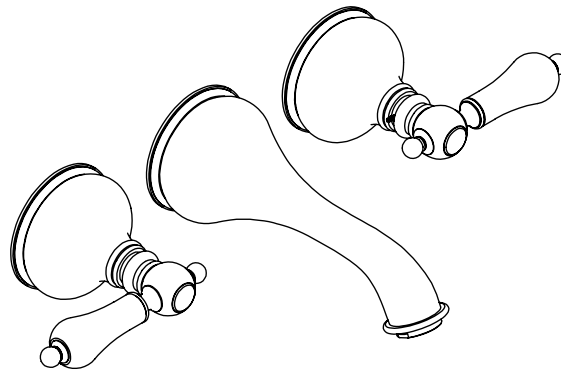

Features

- Brass construction with choice of 21 finishes
- Two lever handles
- Quarter-turn ceramic disk cartridges
- 2.2 gpm @ 60 psi

Order Matrix

Model	Main/Accent Finish
1GRBRML	AB - Antique Brass
	ABM - Antique Brass Matt
	AC - Antique Copper
	ACM - Antique Copper Matt
	BB - Bright Brass
	CH - Chrome
	GD - Gold
	OB - Oil Rubbed Bronze
	PN - Polished Nickel
	SB - Satin Brass
	SC - Satin Chrome
	SN - Satin Nickel
	TB - Tuscan Brass
	AQ - Aqua
	BD - Bordeaux
	BK - Black
	MB - Matte Black
	MW - Matte White
	NC - Natural Cream
	RD - Red
	WH - White

ROMANESQUE

Wall Mount Lavatory Set with Push-Up Drain Assembly
Model: 1GRBRML XX-XX

Critical Dimensions