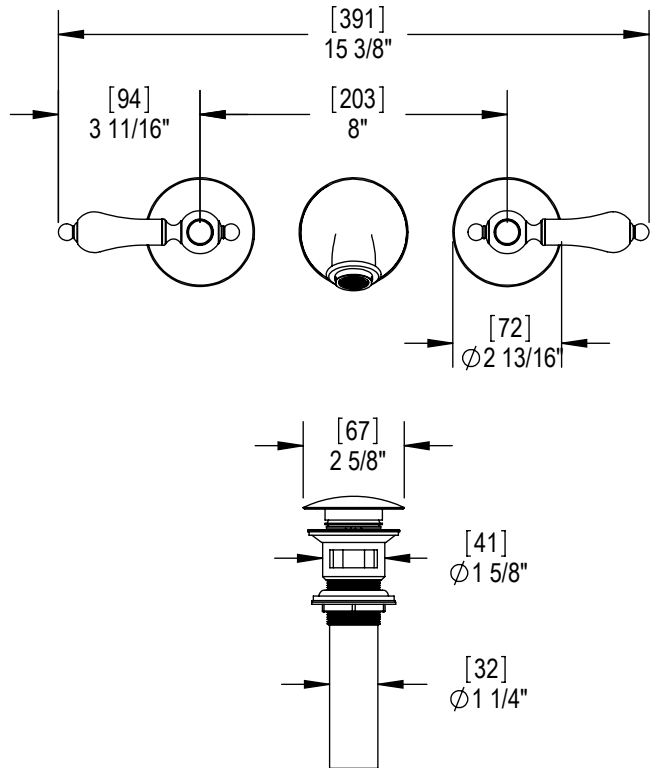

Features

- Brass construction with choice of 21 finishes
- Two lever handles
- Quarter-turn ceramic disk cartridges
- 2.2 gpm @ 60 psi

Order Matrix

Model	Main/Accent Finish
1GRBRML	AB - Antique Brass
	ABM - Antique Brass Matt
	AC - Antique Copper
	ACM - Antique Copper Matt
	BB - Bright Brass
	CH - Chrome
	GD - Gold
	OB - Oil Rubbed Bronze
	PN - Polished Nickel
	SB - Satin Brass
	SC - Satin Chrome
	SN - Satin Nickel
	TB - Tuscan Brass
	AQ - Aqua
	BD - Bordeaux
	BK - Black
	MB - Matte Black
	MW - Matte White
	NC - Natural Cream
	RD - Red
	WH - White

ROMANESQUE

Wall Mount Lavatory Set with Push-Up Drain Assembly
Model: 1GRBRML XX-XX

Critical Dimensions