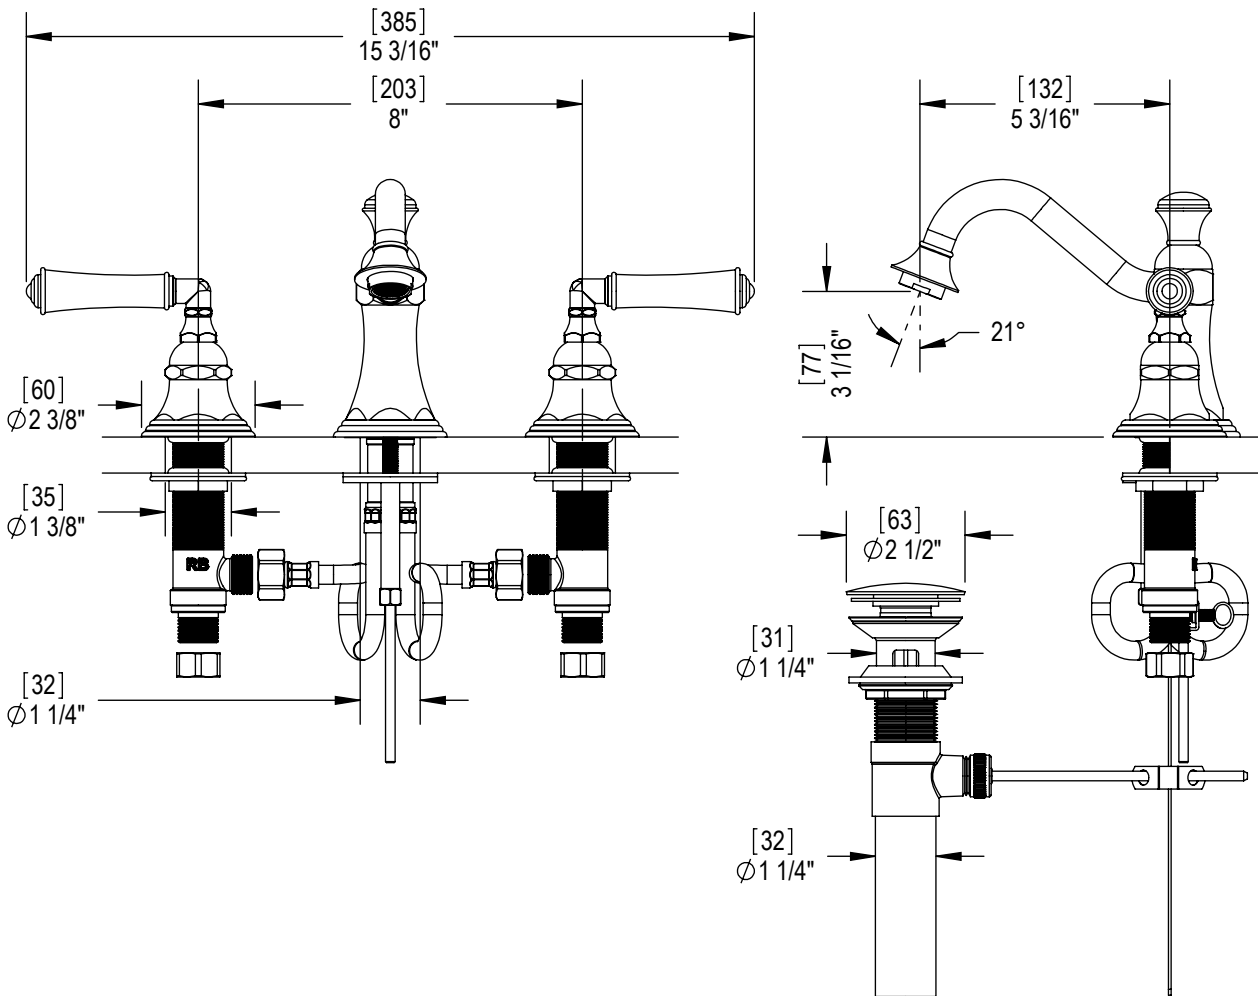

Features

- Brass construction with choice of 21 finishes
- Two Cross Handles
- Quarter turn Ceramic Disk cartridges
- 2.2gpm @ 60 psi

Order Matrix

Model	Main/Accent Finish
1ARBRVL	AB - Antique Brass
	ABM - Antique Brass Matt
	AC - Antique Copper
	ACM - Antique Copper Matt
	BB - Bright Brass
	CH - Chrome
	GD - Gold
	OB - Oil Rubbed Bronze
	PN - Polished Nickel
	SB - Satin Brass
	SC - Satin Chrome
	SN - Satin Nickel
	TB - Tuscan Brass
	AQ - Aqua
	BD - Bordeaux
	BK - Black
	MB - Matte Black
	MW - Matte White
	NC - Natural Cream
	RD - Red
	WH - White

RAVEN

Widespread Lavatory Set with Pop-Up  
Model: 1ARBRVL XX-XX

Critical Dimensions