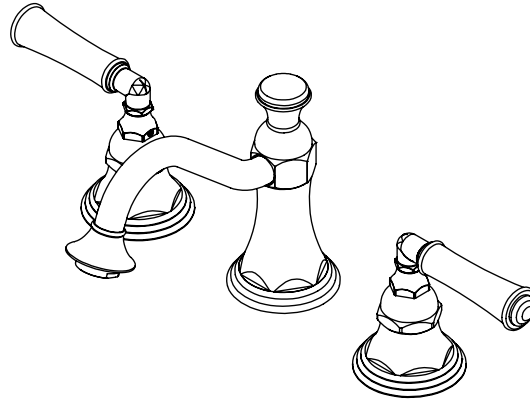

Features

- Brass construction with choice of 21 finishes
- Two Cross Handles
- Quarter turn Ceramic Disk cartridges
- 2.2gpm @ 60 psi

Order Matrix

Model	Main/Accent Finish
1ARBRVL	AB - Antique Brass
	ABM - Antique Brass Matt
	AC - Antique Copper
	ACM - Antique Copper Matt
	BB - Bright Brass
	CH - Chrome
	GD - Gold
	OB - Oil Rubbed Bronze
	PN - Polished Nickel
	SB - Satin Brass
	SC - Satin Chrome
	SN - Satin Nickel
	TB - Tuscan Brass
	AQ - Aqua
	BD - Bordeaux
	BK - Black
	MB - Matte Black
	MW - Matte White
	NC - Natural Cream
	RD - Red
	WH - White

RAVEN

Widespread Lavatory Set with Pop-Up  
Model: 1ARBRVL XX-XX

Critical Dimensions