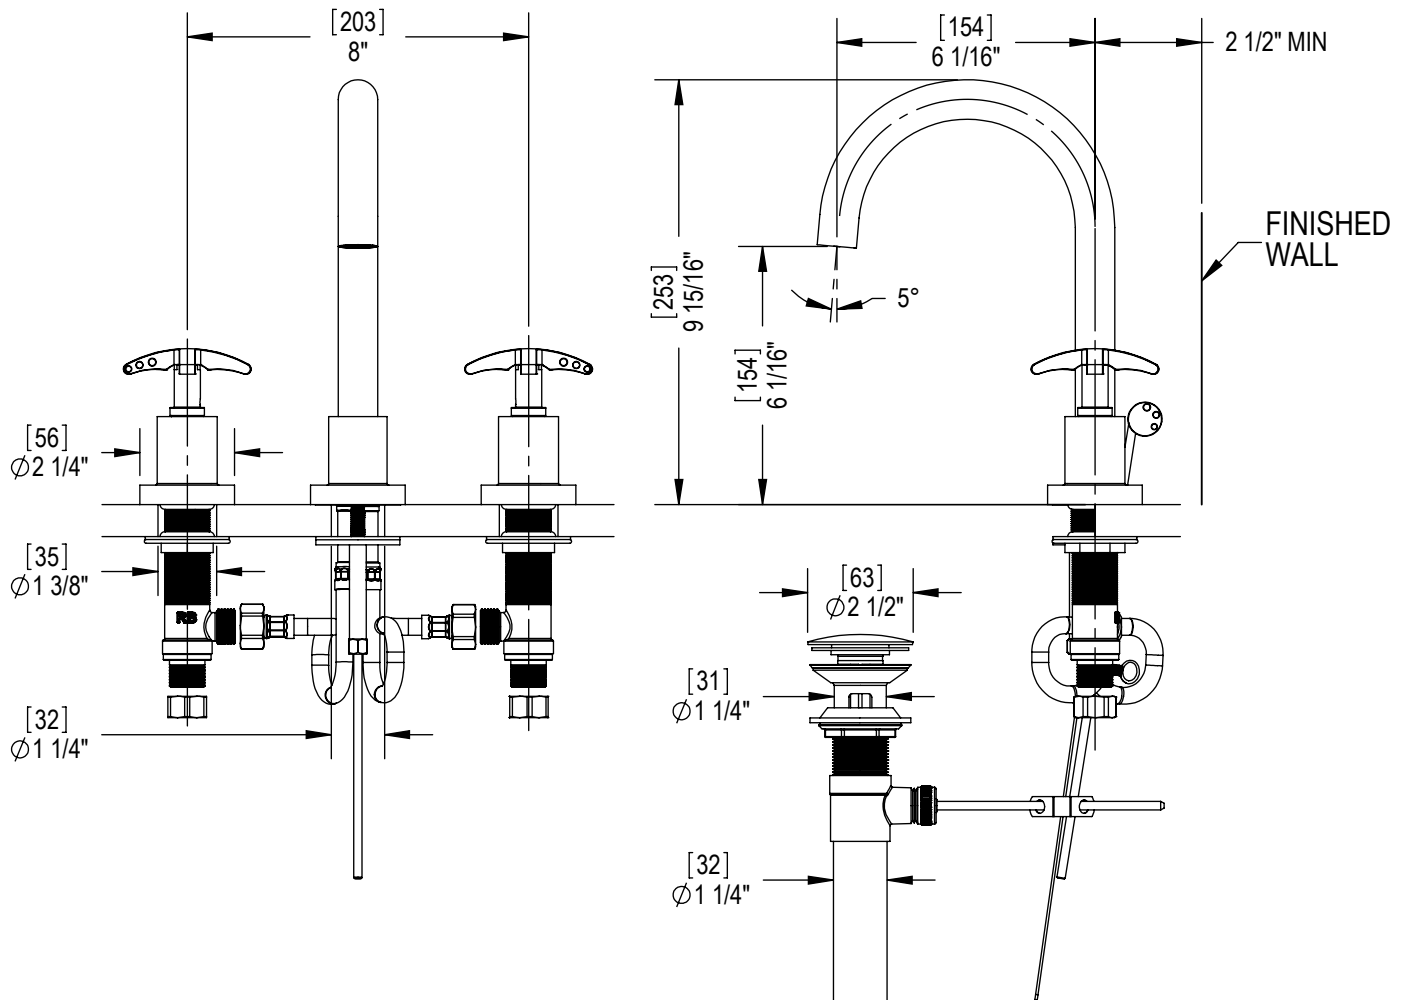

Features

- Brass construction with choice of 21 finishes
- Two Cross Handles
- Quarter turn Ceramic Disk cartridges
- 2.2gpm @ 60 psi

Order Matrix

Model	Main/Accent Finish
1ARBLAC	AB - Antique Brass
	ABM - Antique Brass Matt
	AC - Antique Copper
	ACM - Antique Copper Matt
	BB - Bright Brass
	CH - Chrome
	GD - Gold
	OB - Oil Rubbed Bronze
	PN - Polished Nickel
	SB - Satin Brass
	SC - Satin Chrome
	SN - Satin Nickel
	TB - Tuscan Brass
	AQ - Agua
	BD - Bordeaux
	BK - Black
	MB - Matte Black
	MW - Matte White
	NC - Natural Cream
	RD - Red
	WH - White

LASALLE
Widespread Lavatory Set with Pop-Up
Model: 1ARBLAC XX-XX

Critical Dimensions