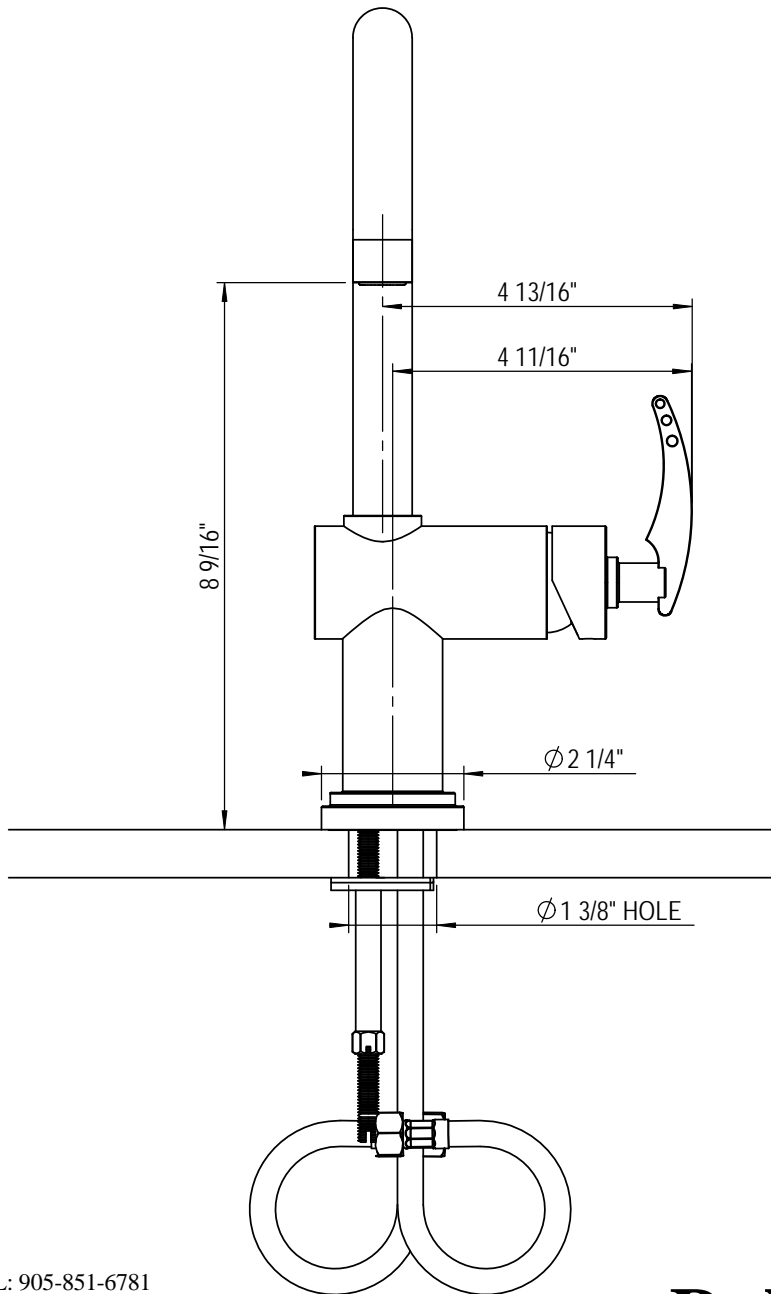

Single Control Lavatory Set with Lift & Turn Pop-Up 1KRBLAL

TEL: 905-851-6781
FAX: 905-851-8031
TOLL FREE: 800-461-5901

THE **Rubinet** FAUCET COMPANY

www.rubinet.com