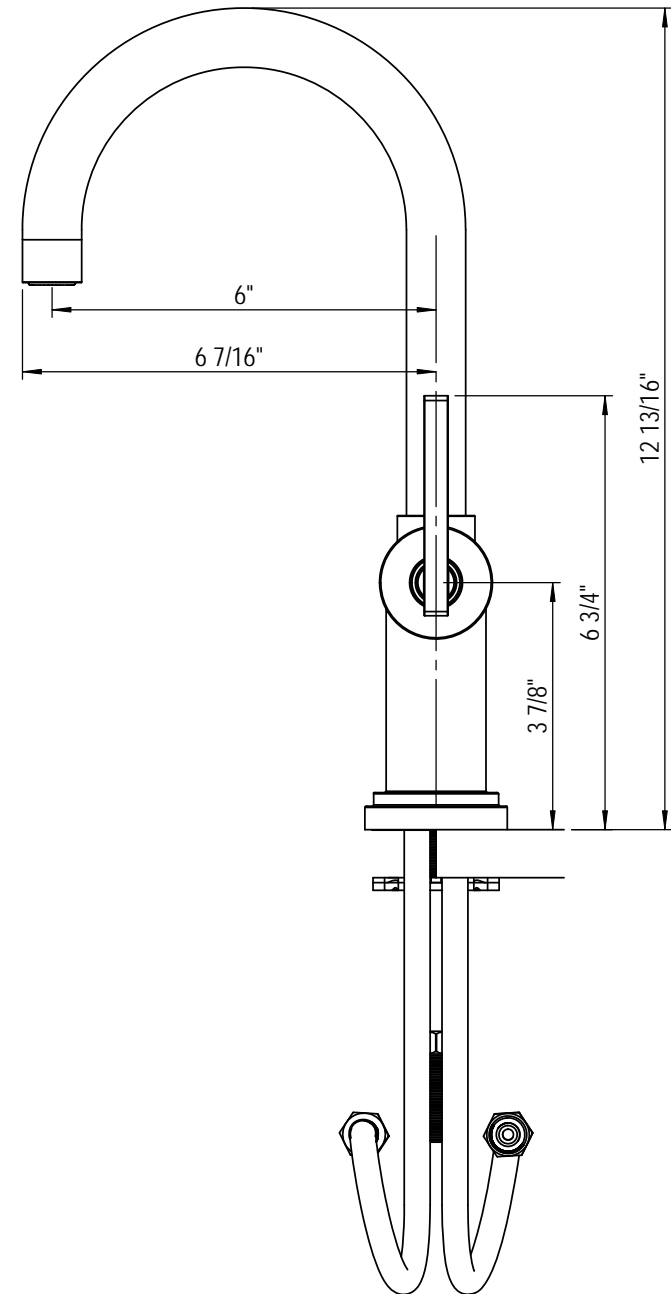

Single Control Lavatory Set with Lift & Turn Pop-Up 1KRBLAL

TEL: 905-851-6781
FAX: 905-851-8031
TOLL FREE: 800-461-5901

THE **Rubinet** FAUCET COMPANY

www.rubinet.com