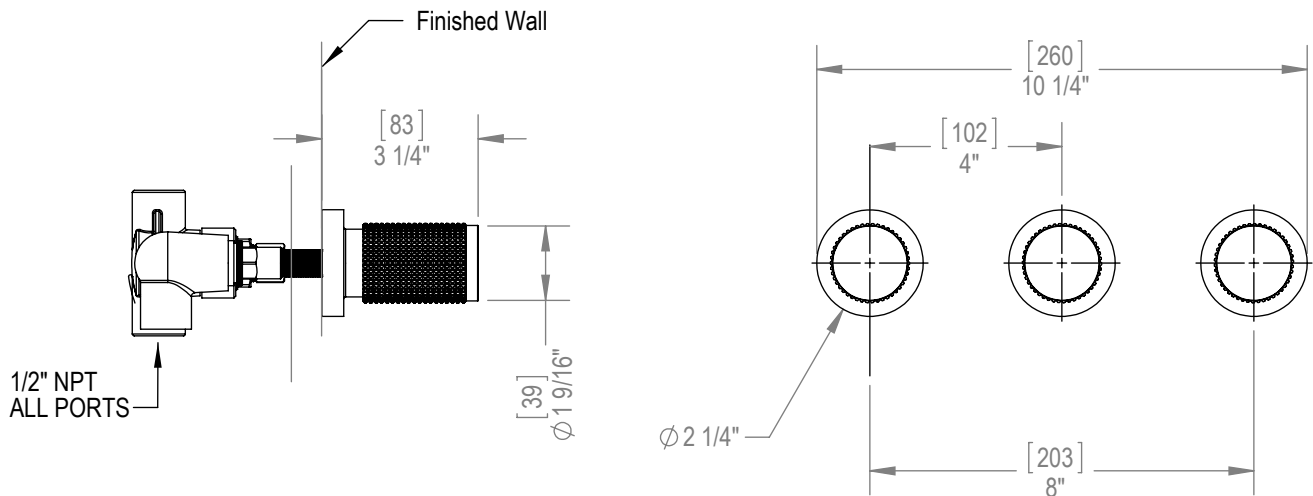

2AHOR

Three Valve Tub Filler with Diverter  
MODEL NUMBER : 2AHOR-XX-XX

Critical Dimensions