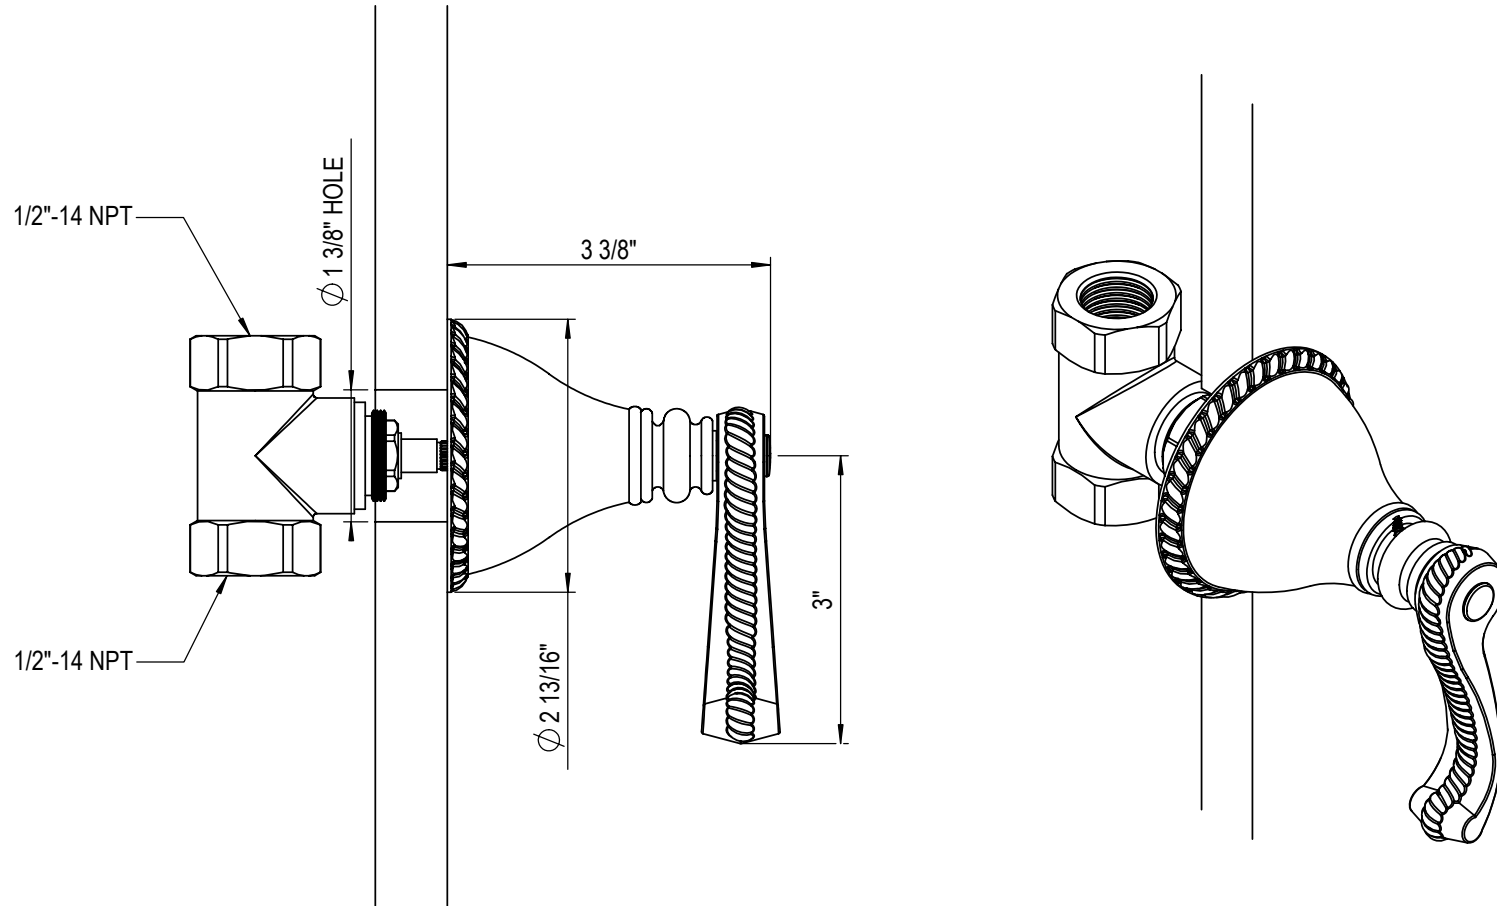

# 3/4" Shut-Off Volume Control Valve 4ERBETL

TEL: 905-851-6781  
FAX: 905-851-8031  
TOLL FREE: 800-461-5901

the RUBINET FAUCET COMPANY

[www.rubinet.com](http://www.rubinet.com)

# 1/2" Shut-Off Volume Control Valve 4KRBETL

TEL: 905-851-6781  
FAX: 905-851-8031  
TOLL FREE: 800-461-5901

the RUBINET FAUCET COMPANY

[www.rubinet.com](http://www.rubinet.com)