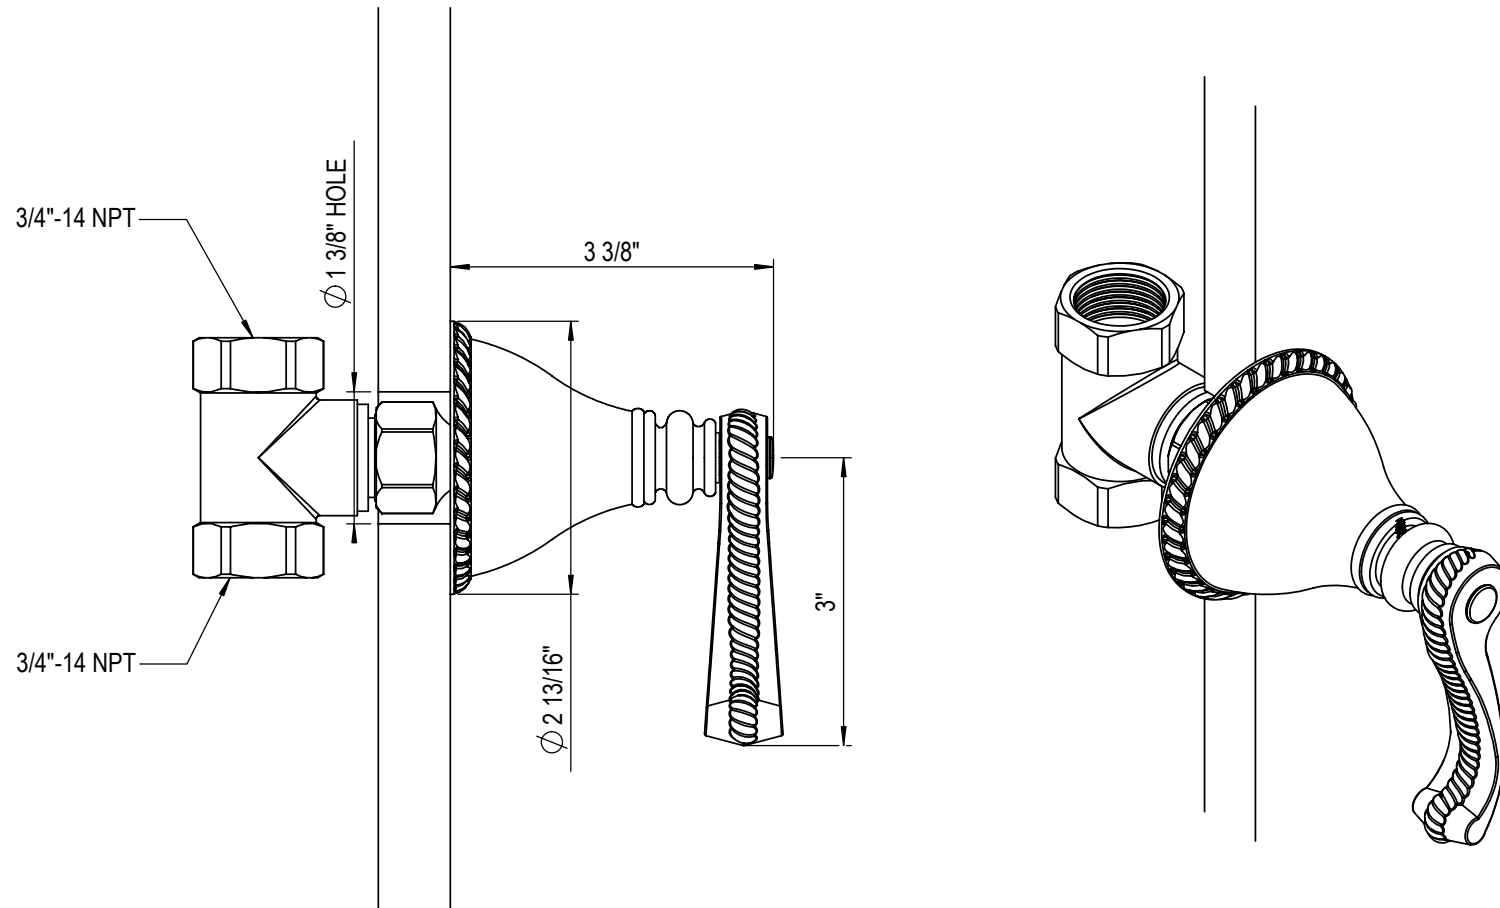

# 3/4" Shut-Off Volume Control Valve 4ERBETL

TEL: 905-851-6781  
FAX: 905-851-8031  
TOLL FREE: 800-461-5901

the RUBINET FAUCET COMPANY

[www.rubinet.com](http://www.rubinet.com)

# 1/2" Shut-Off Volume Control Valve 4KRBETL

TEL: 905-851-6781  
FAX: 905-851-8031  
TOLL FREE: 800-461-5901

the RUBINET FAUCET COMPANY

[www.rubinet.com](http://www.rubinet.com)