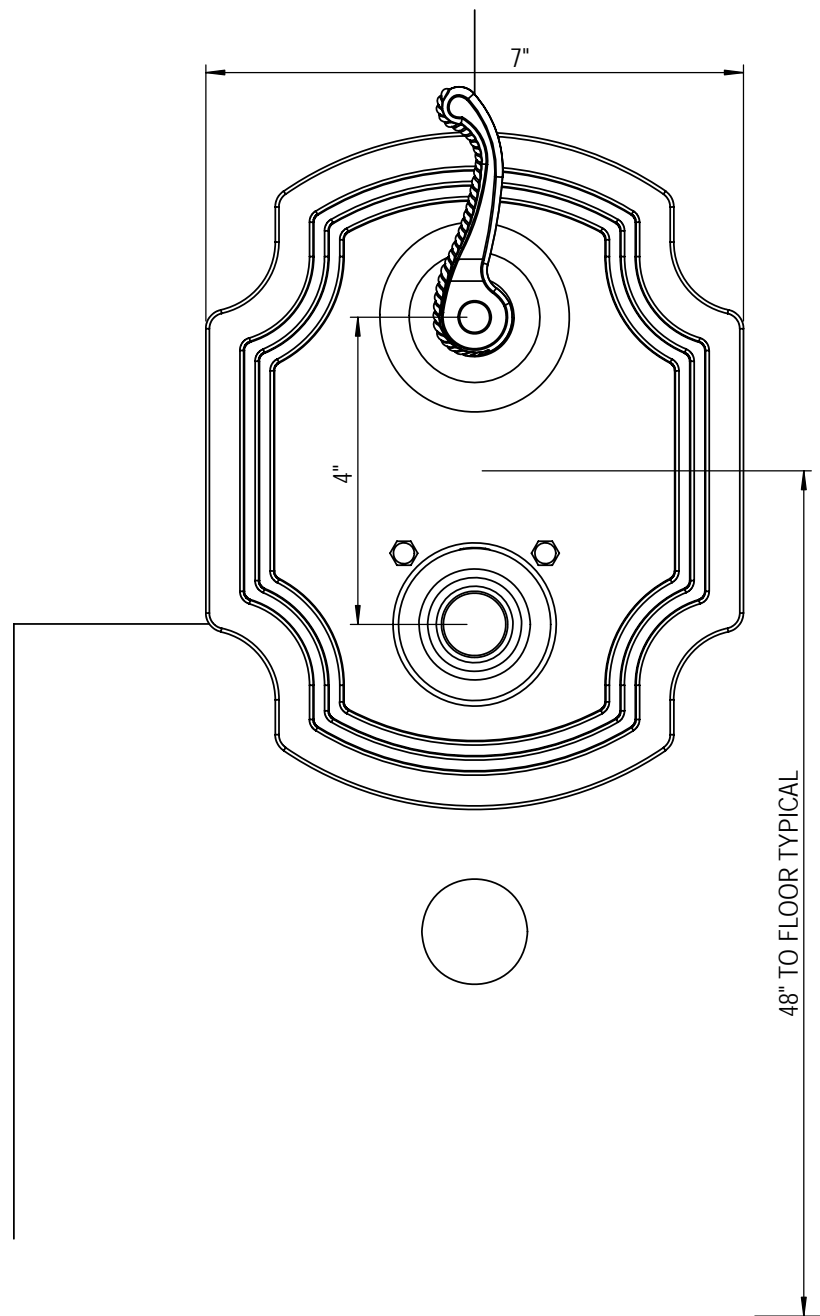

3/4" Temperature Control with Shut-Off Control Valve 4PRBETL

TEL: 905-851-6781
FAX: 905-851-8031
TOLL FREE: 800-461-5901

the RUBINET FAUCET COMPANY

www.rubinet.com

1/2" Temperature Control with Shut-Off Control Valve 4QRBETL