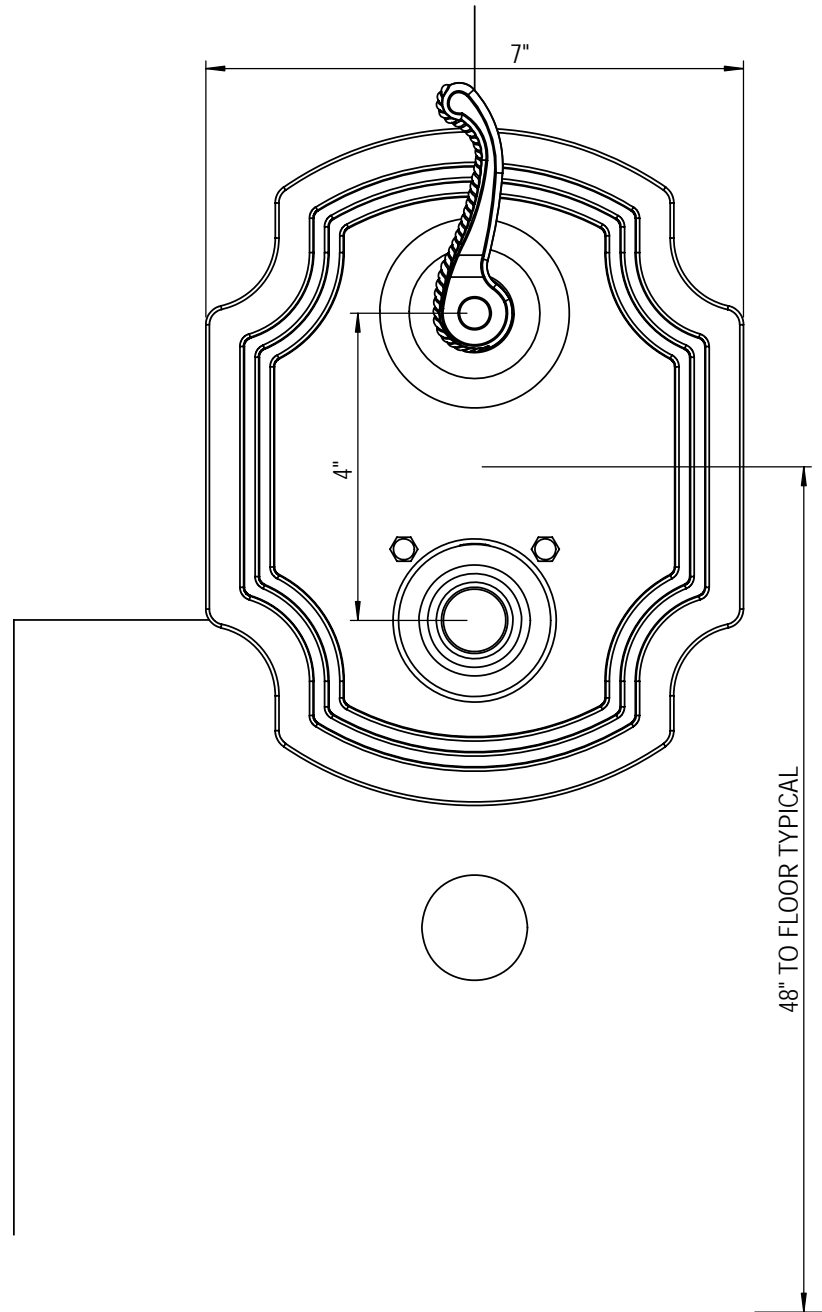

3/4" Temperature Control with Shut-Off Control Valve 4PRBETL

TEL: 905-851-6781
FAX: 905-851-8031
TOLL FREE: 800-461-5901

the RUBINET FAUCET COMPANY

www.rubinet.com

1/2" Temperature Control with Shut-Off Control Valve 4QRBETL