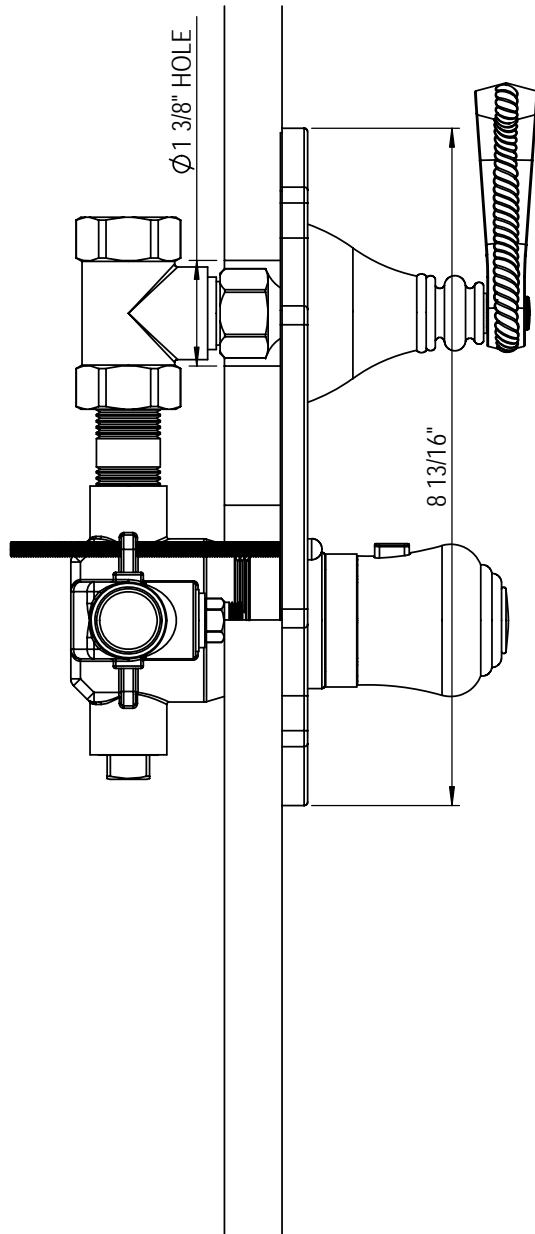

3/4" Temperature Control with Shut-Off Control Valve 4PRBETL

TEL: 905-851-6781
FAX: 905-851-8031
TOLL FREE: 800-461-5901

the RUBINET FAUCET COMPANY

www.rubinet.com

1/2" Temperature Control with Shut-Off Control Valve 4QRBETL