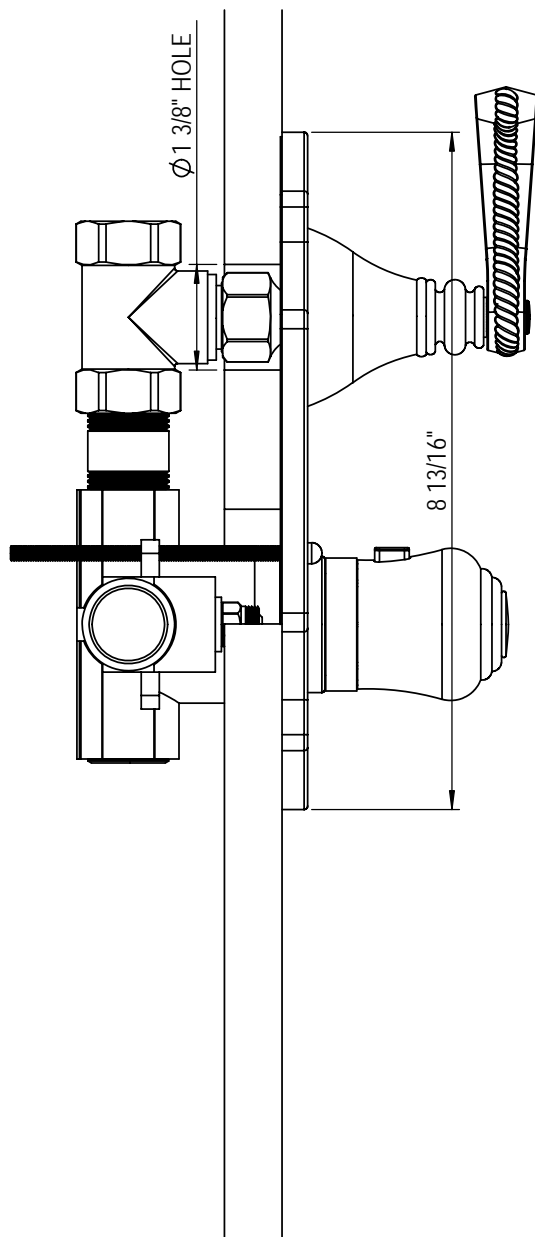

3/4" Temperature Control with Shut-Off Control Valve 4PRBETL

TEL: 905-851-6781
FAX: 905-851-8031
TOLL FREE: 800-461-5901

the RUBINET FAUCET COMPANY

www.rubinet.com

1/2" Temperature Control with Shut-Off Control Valve 4QRBETL