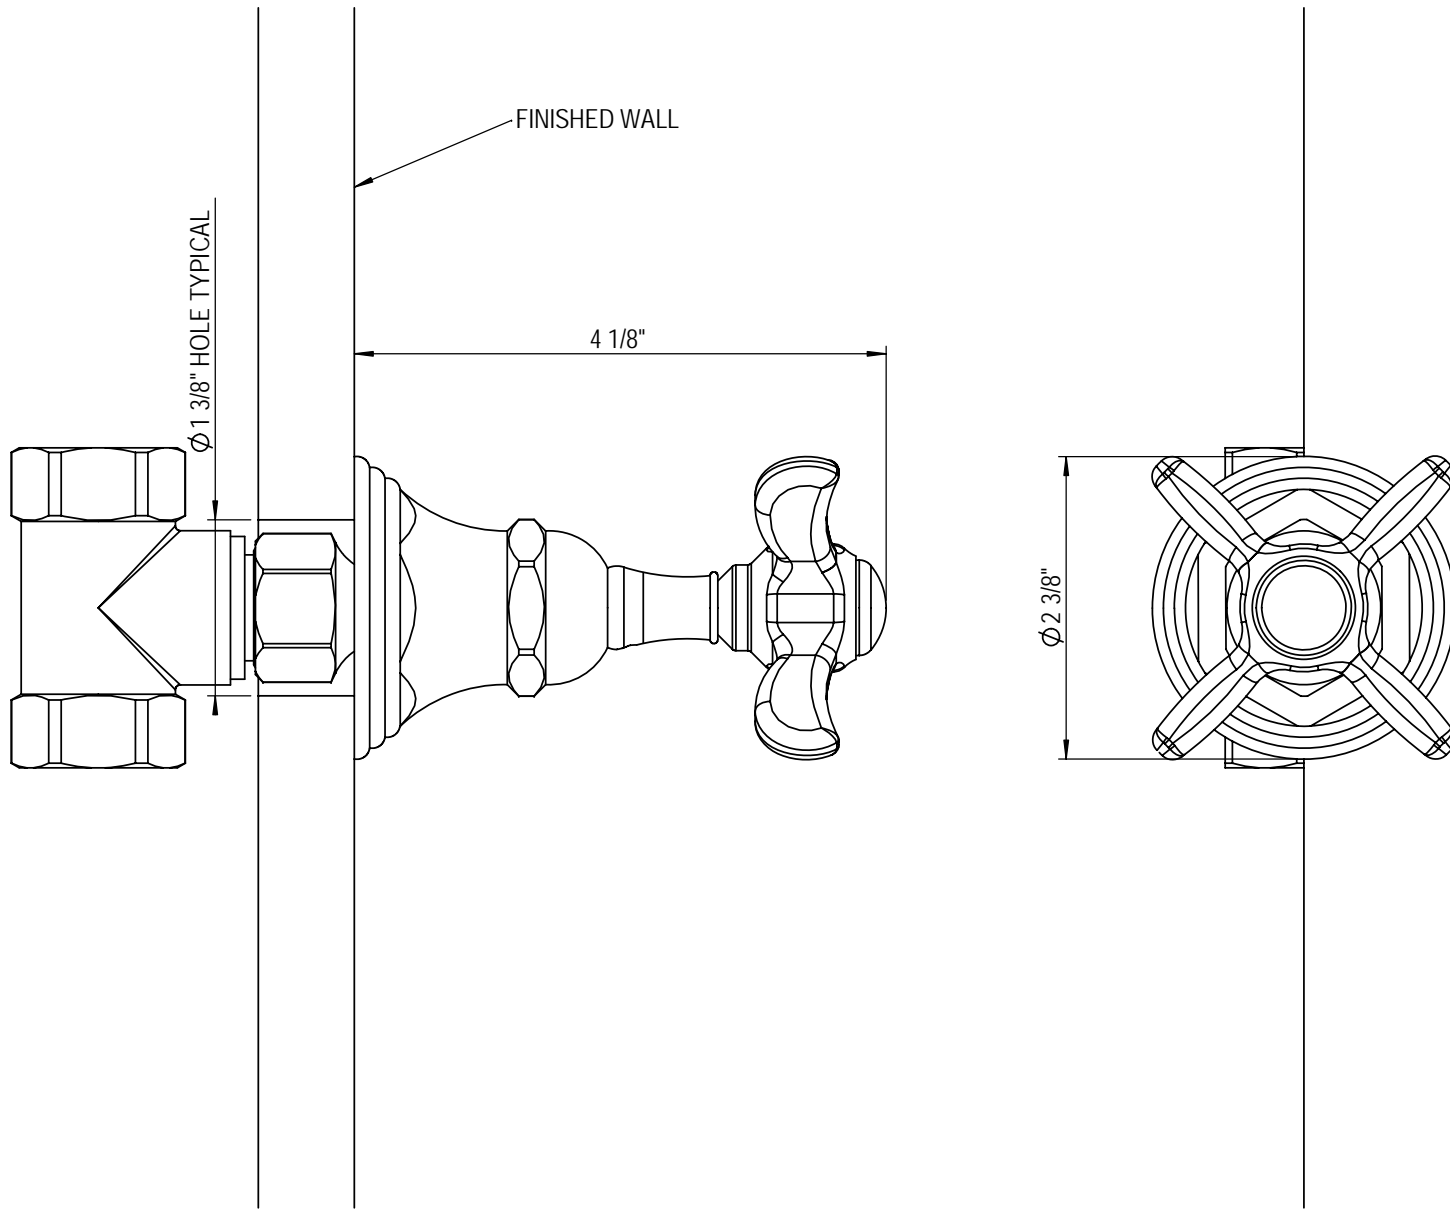

# 3/4" Shut-Off Volume Control Valve 4ERBRVC

TEL: 905-851-6781  
FAX: 905-851-8031  
TOLL FREE: 800-461-5901

the RUBINET FAUCET COMPANY

[www.rubinet.com](http://www.rubinet.com)

# 1/2" Shut-Off Volume Control Valve 4KRBRVC

TEL: 905-851-6781  
FAX: 905-851-8031  
TOLL FREE: 800-461-5901

the RUBINET FAUCET COMPANY

[www.rubinet.com](http://www.rubinet.com)