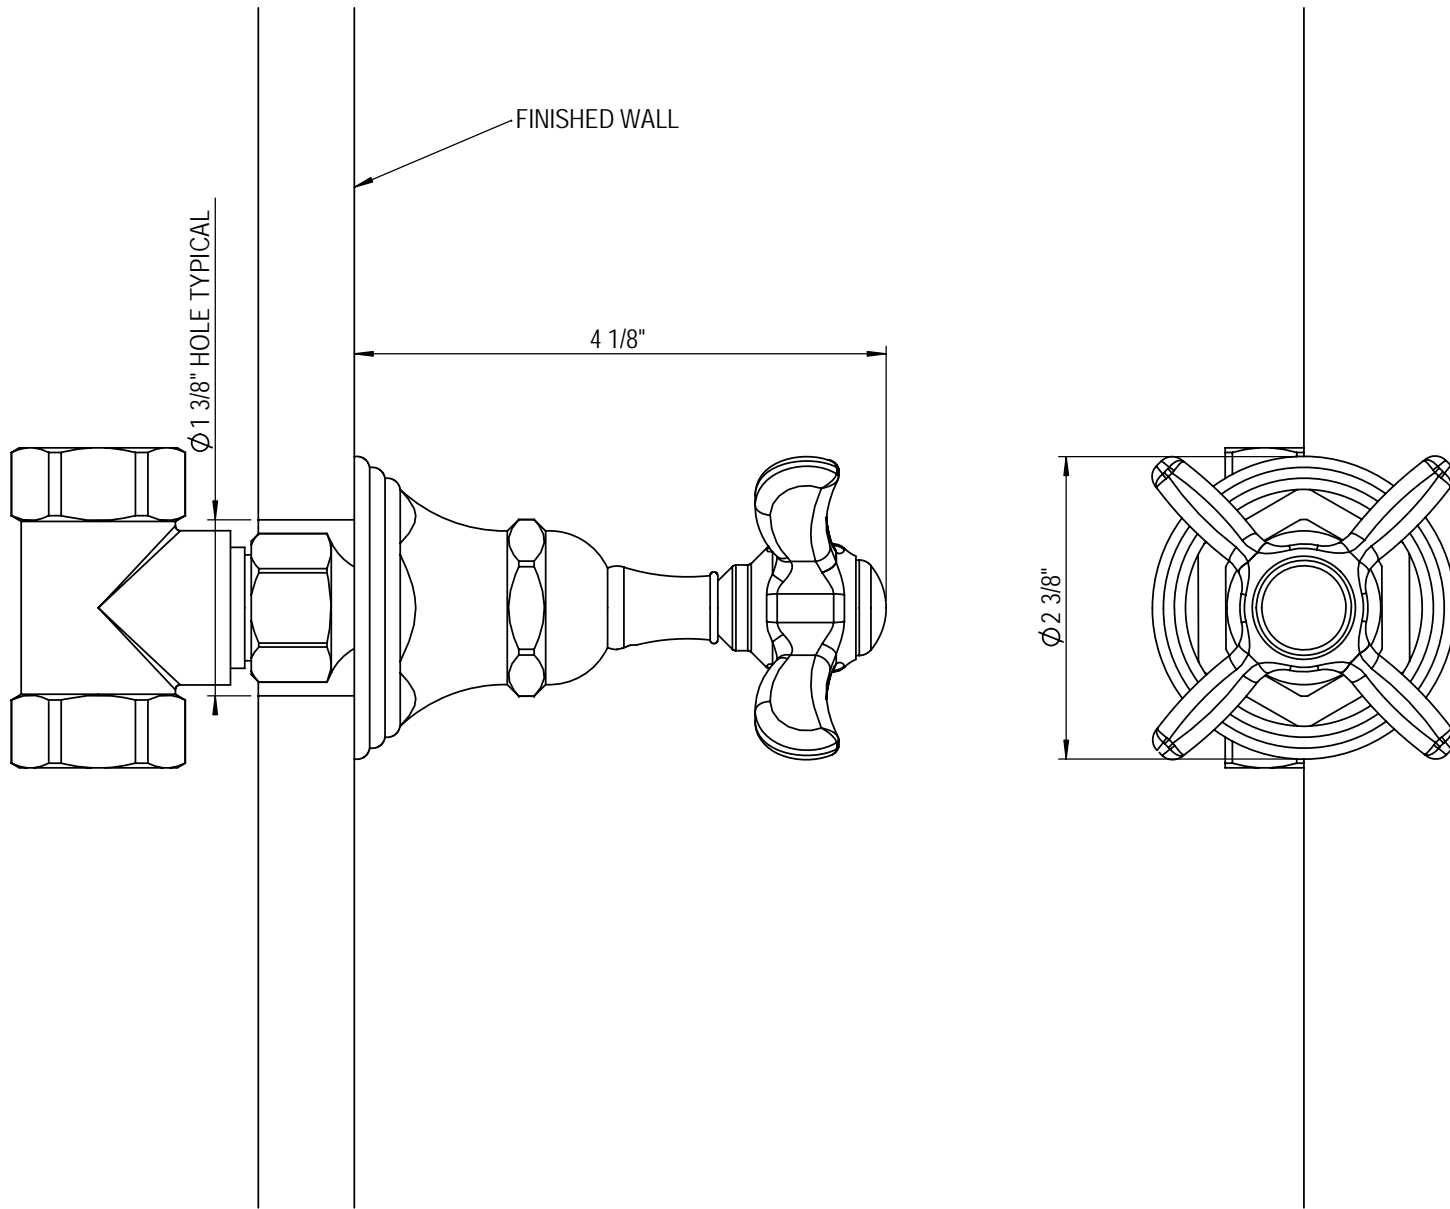

# 3/4" Shut-Off Volume Control Valve 4ERBRVC

TEL: 905-851-6781  
FAX: 905-851-8031  
TOLL FREE: 800-461-5901

the RUBINET FAUCET COMPANY

[www.rubinet.com](http://www.rubinet.com)

# 1/2" Shut-Off Volume Control Valve 4KRBRVC

TEL: 905-851-6781  
FAX: 905-851-8031  
TOLL FREE: 800-461-5901

the RUBINET FAUCET COMPANY

[www.rubinet.com](http://www.rubinet.com)