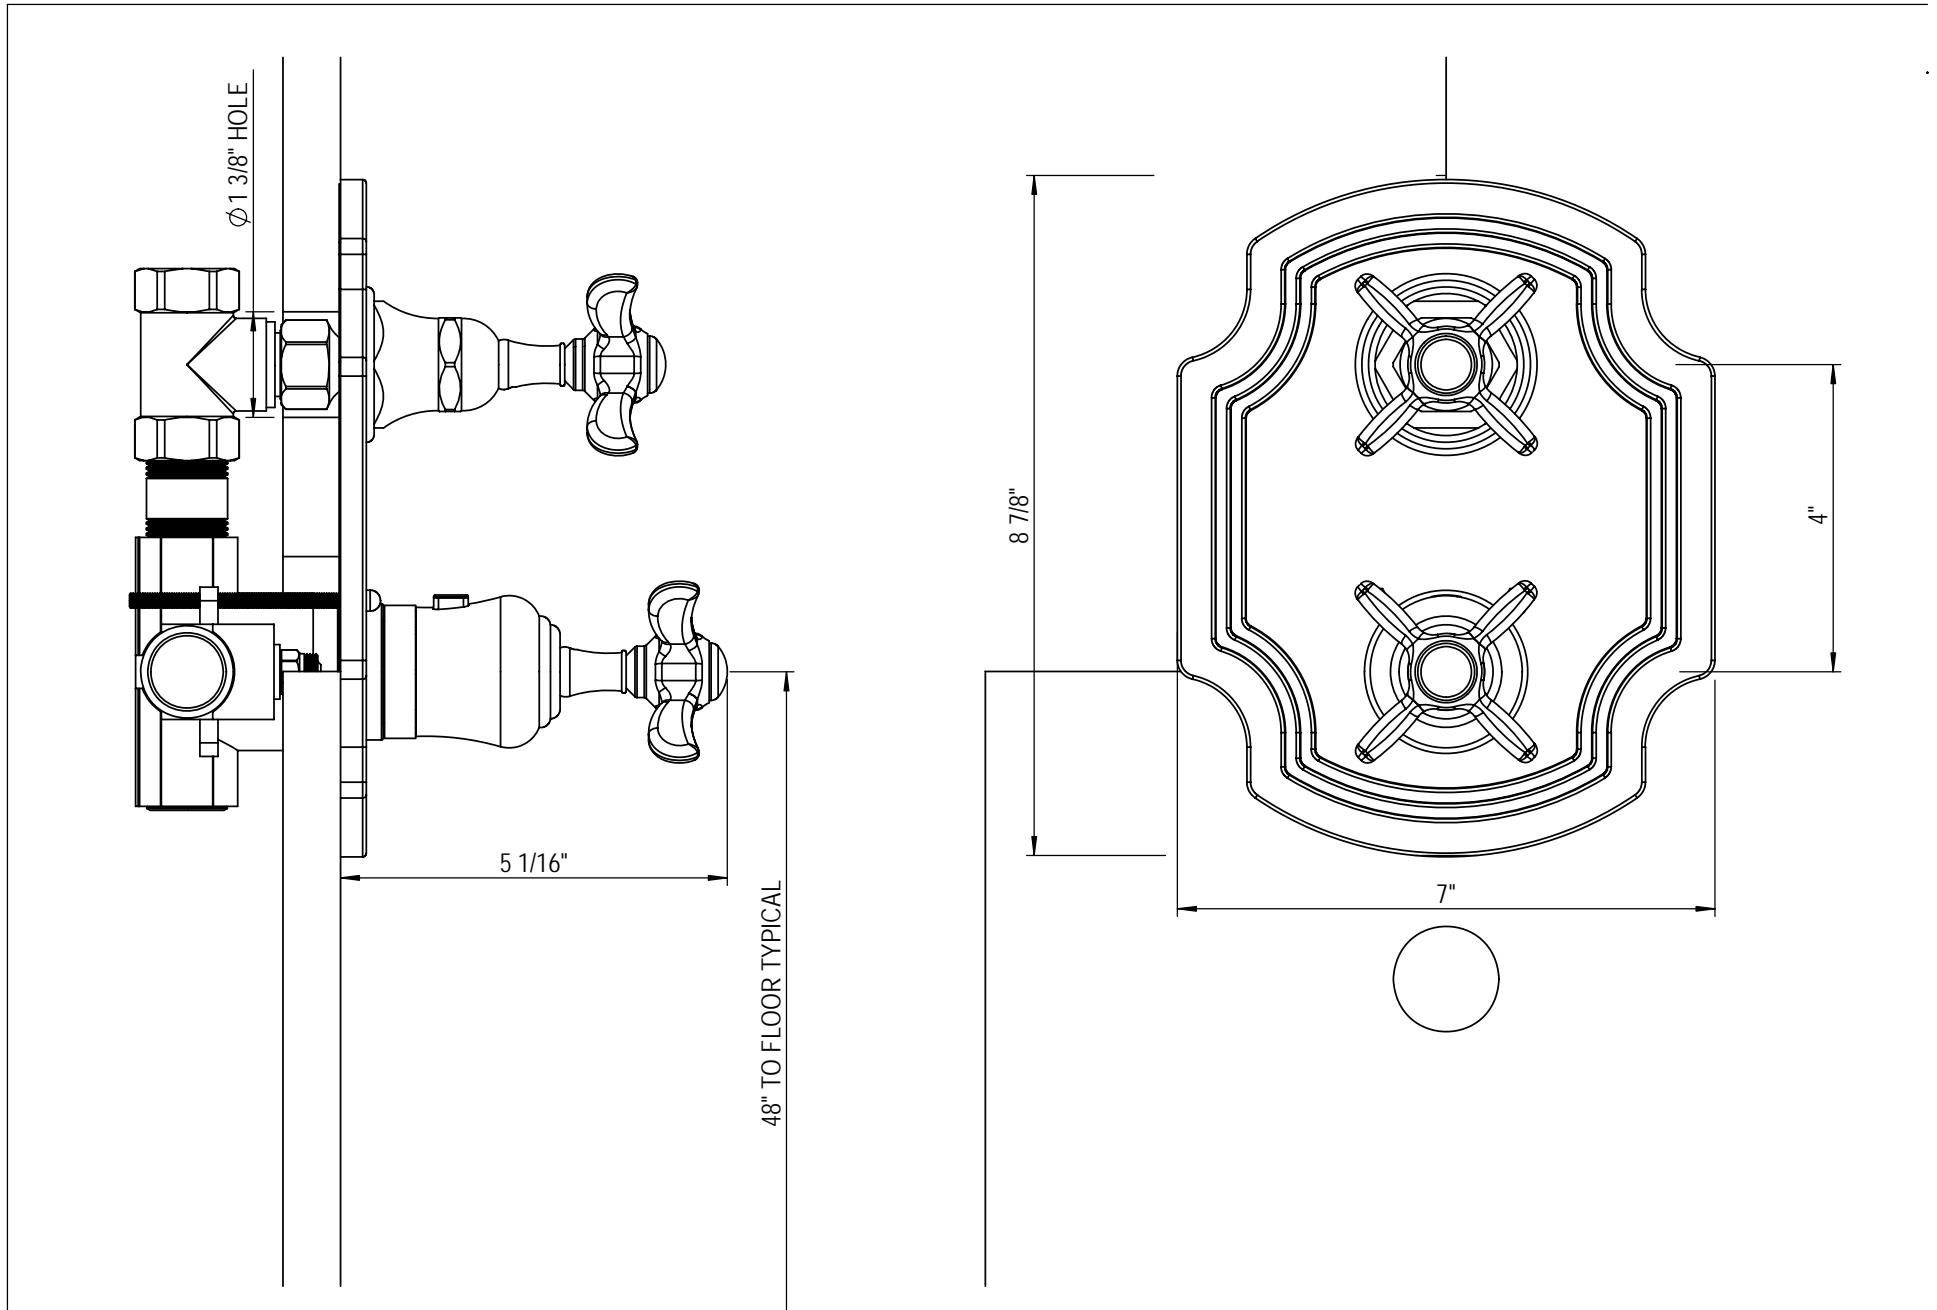

3/4" Temperature Control Valve & Shut-Off Control Valve 4PRBRVC

TEL: 905-851-6781
FAX: 905-851-8031
TOLL FREE: 800-461-5901

the RUBINET FAUCET COMPANY

www.rubinet.com

1/2" Temperature Control Valve & Shut-Off Control Valve 4QRBRVC