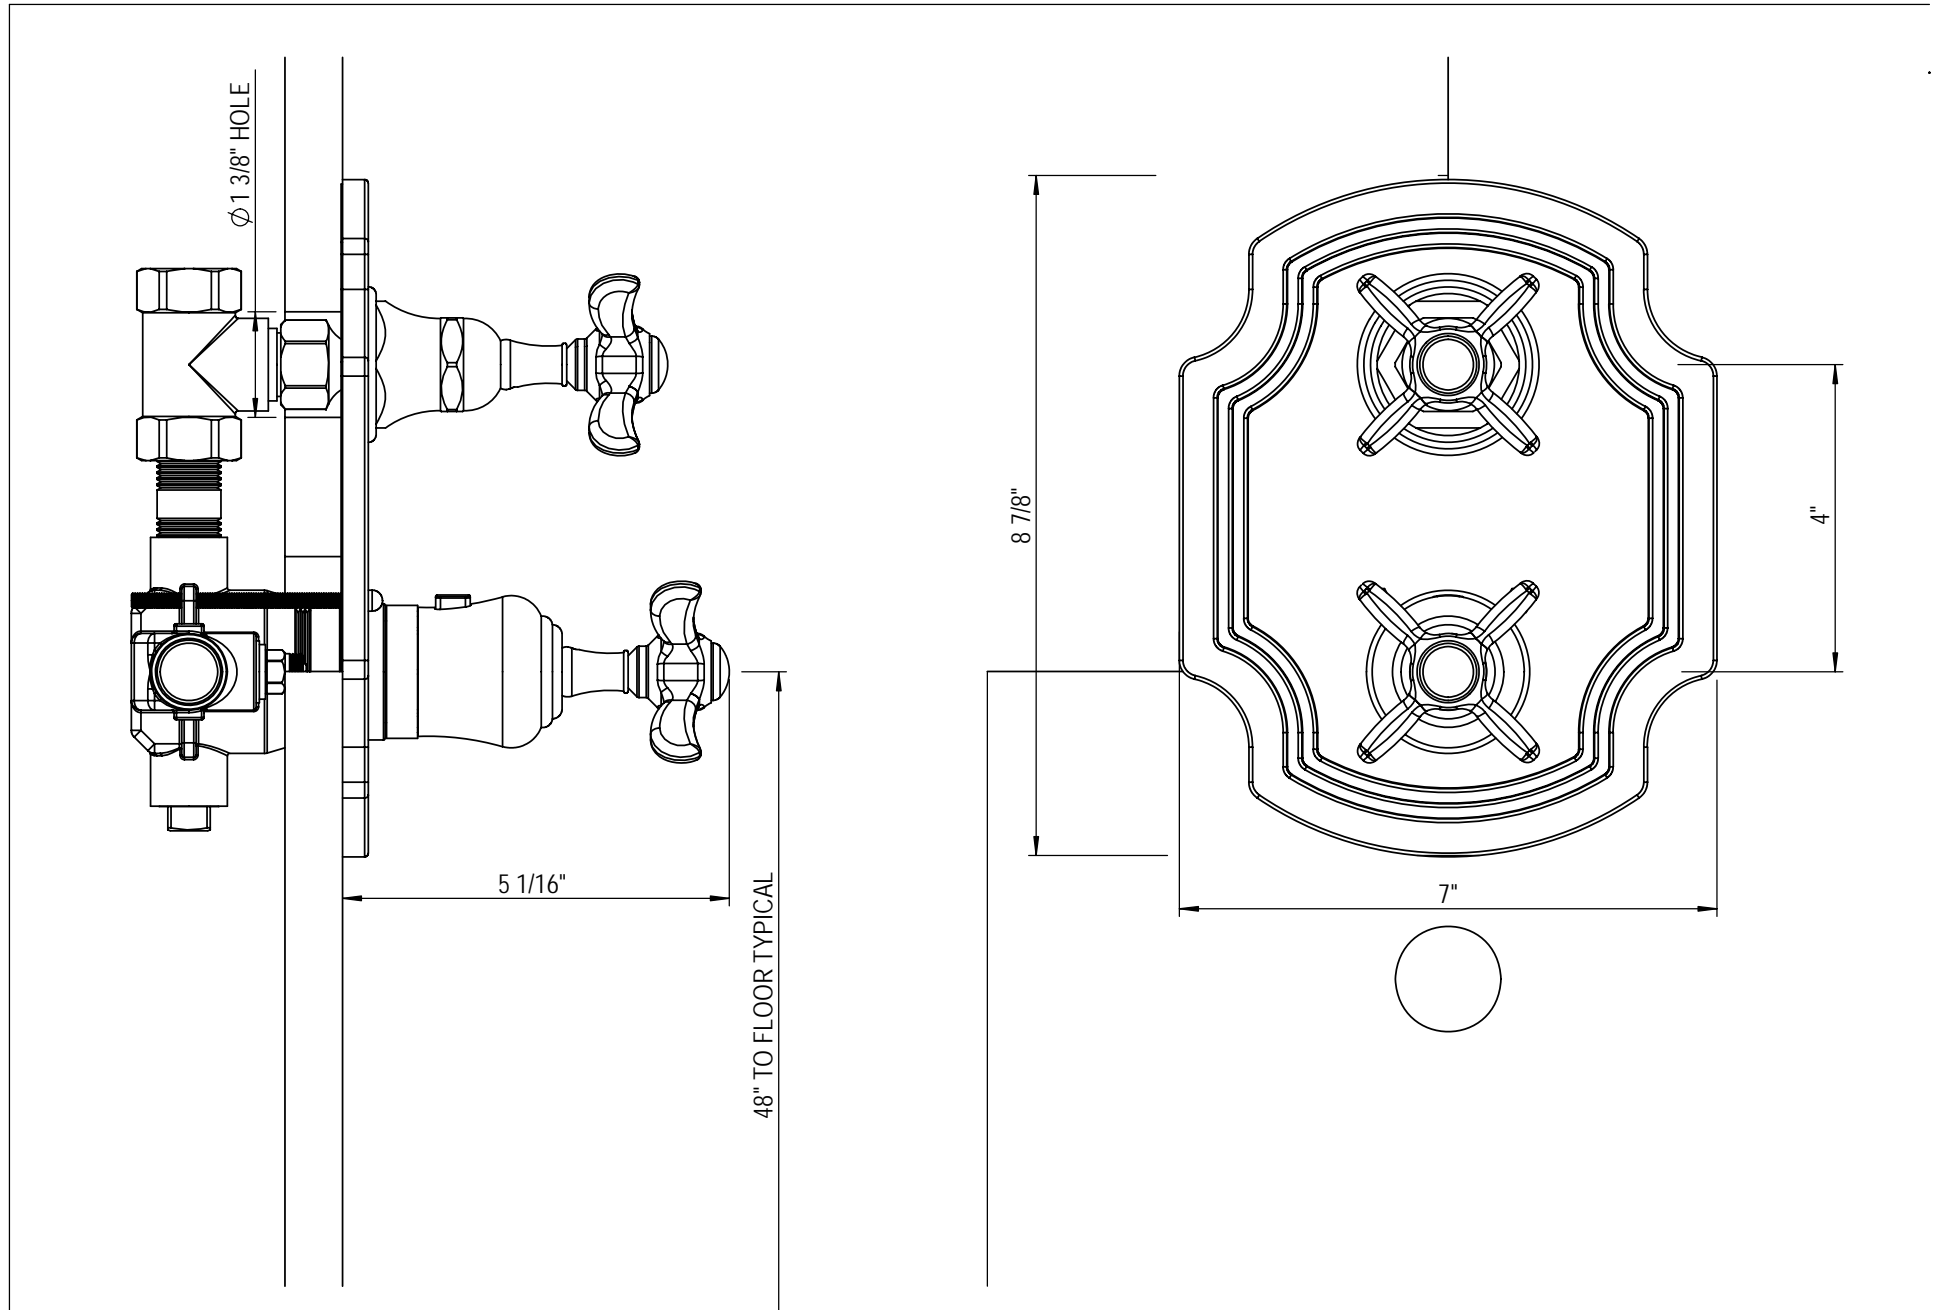

3/4" Temperature Control Valve & Shut-Off Control Valve 4PRBRVC

TEL: 905-851-6781
FAX: 905-851-8031
TOLL FREE: 800-461-5901

the RUBINET FAUCET COMPANY

www.rubinet.com

1/2" Temperature Control Valve & Shut-Off Control Valve 4QRBRVC