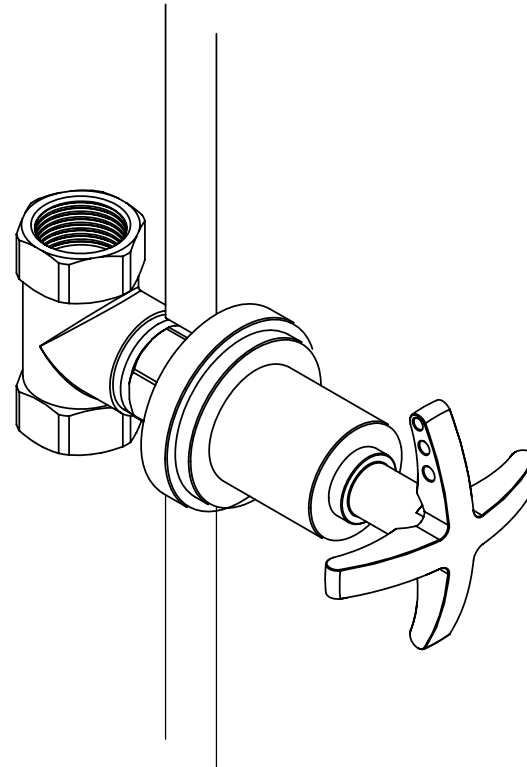

3/4" Shut-Off Control Valve 4ERBLAC

TEL: 905-851-6781
FAX: 905-851-8031
TOLL FREE: 800-461-5901

the RUBINET FAUCET COMPANY

www.rubinet.com

1/2" Shut-Off Control Valve 4KRBLAC

TEL: 905-851-6781
FAX: 905-851-8031
TOLL FREE: 800-461-5901