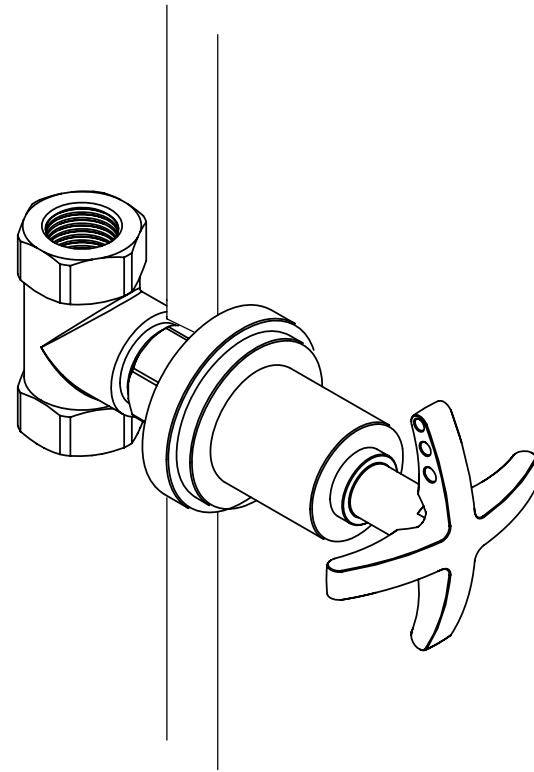

3/4" Shut-Off Control Valve 4ERBLAC

TEL: 905-851-6781
FAX: 905-851-8031
TOLL FREE: 800-461-5901

the RUBINET FAUCET COMPANY

www.rubinet.com

1/2" Shut-Off Control Valve 4KRBLAC

TEL: 905-851-6781
FAX: 905-851-8031
TOLL FREE: 800-461-5901