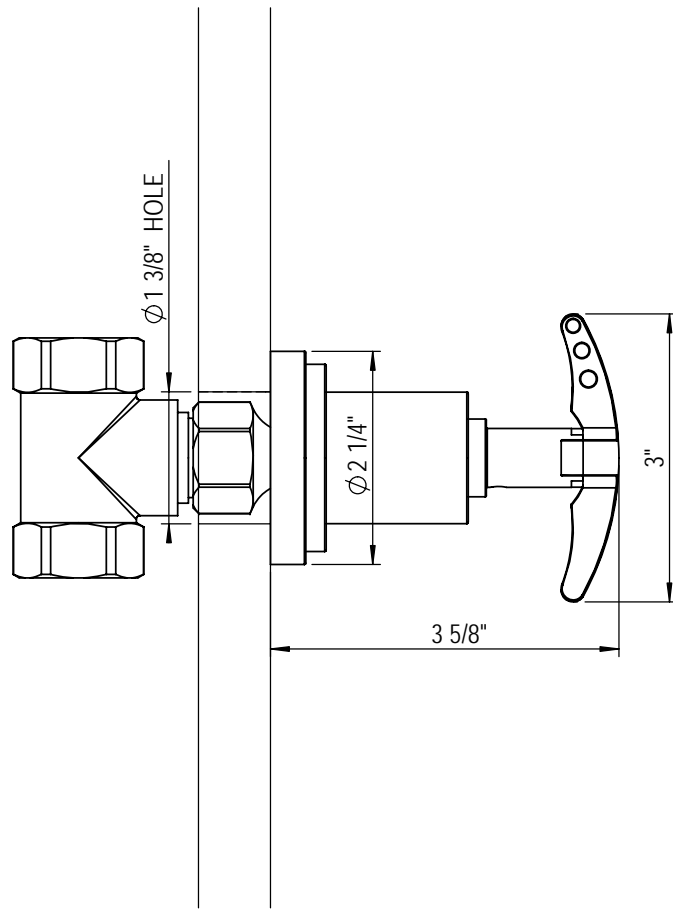

3/4" Shut-Off Control Valve 4ERBLAC

TEL: 905-851-6781
FAX: 905-851-8031
TOLL FREE: 800-461-5901

the RUBINET FAUCET COMPANY

www.rubinet.com

1/2" Shut-Off Control Valve 4KRBLAC

TEL: 905-851-6781
FAX: 905-851-8031
TOLL FREE: 800-461-5901