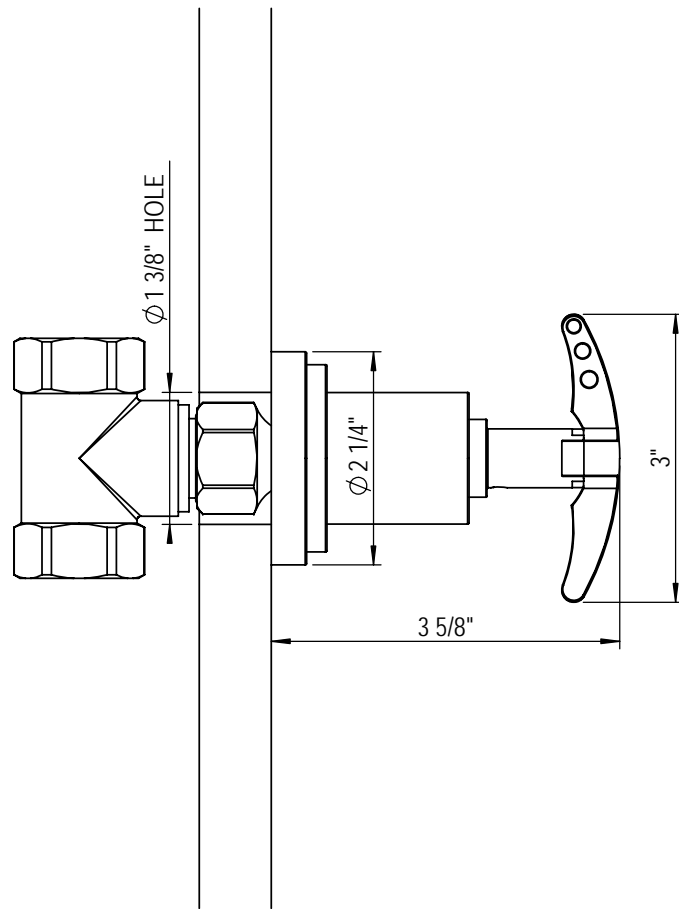

3/4" Shut-Off Control Valve 4ERBLAC

TEL: 905-851-6781
FAX: 905-851-8031
TOLL FREE: 800-461-5901

the RUBINET FAUCET COMPANY

www.rubinet.com

1/2" Shut-Off Control Valve 4KRBLAC

TEL: 905-851-6781
FAX: 905-851-8031
TOLL FREE: 800-461-5901