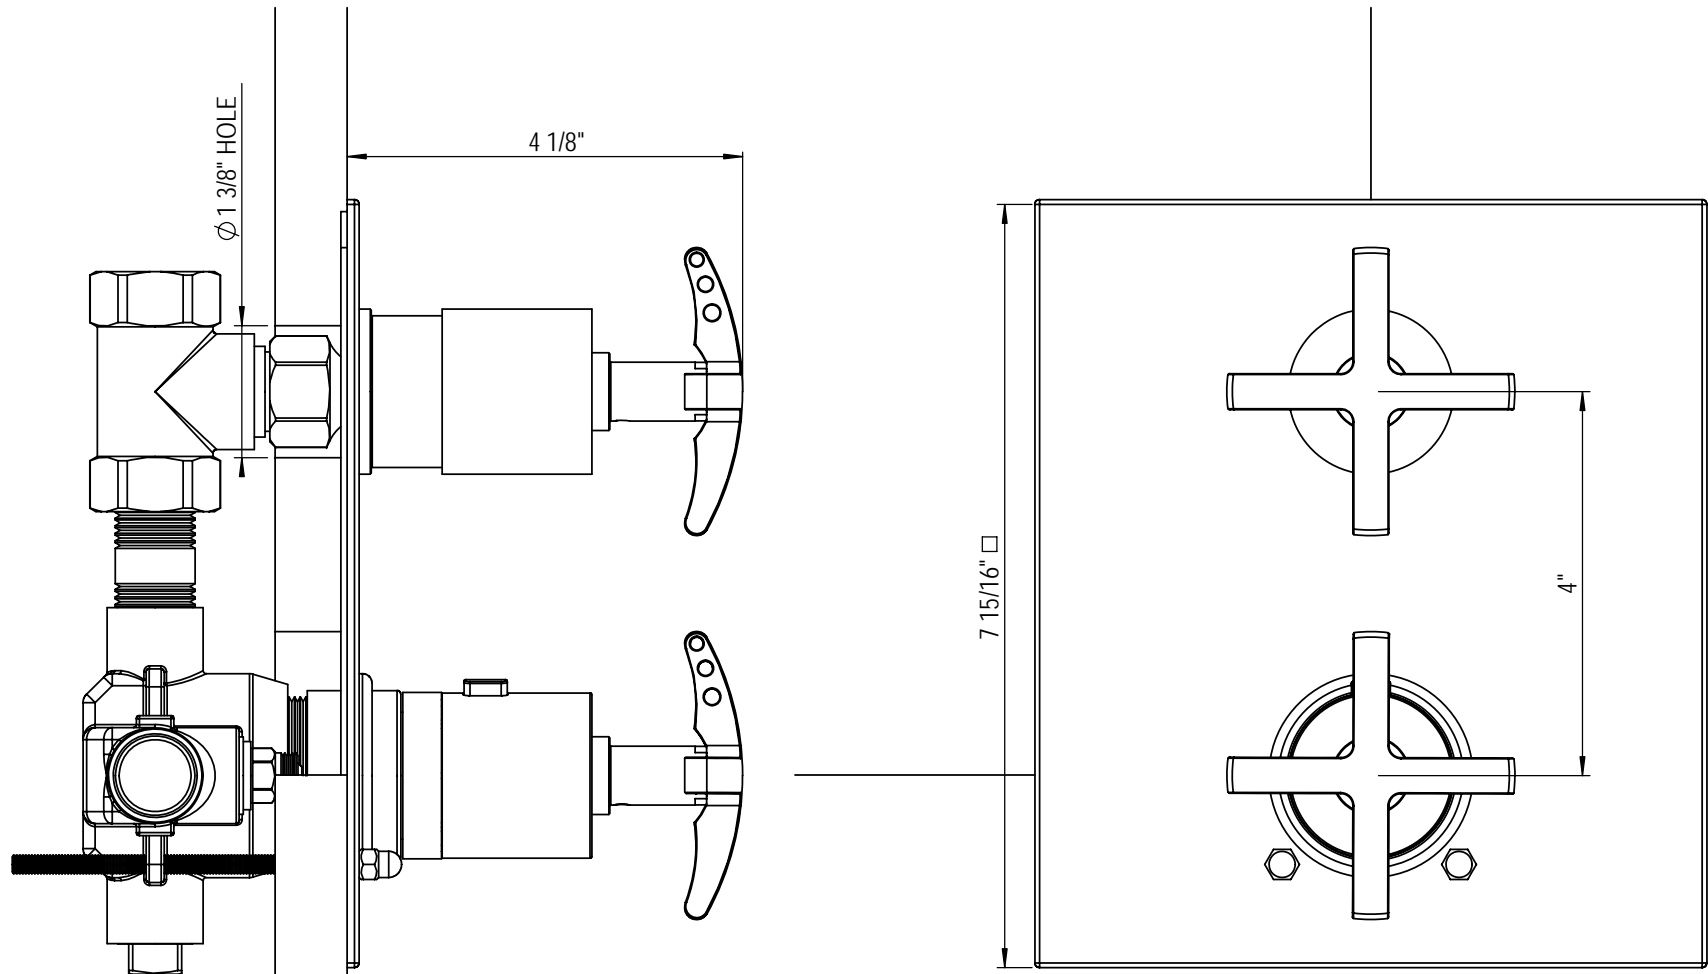

3/4" Temperature Control Valve & Shut-Off Control Valve 4PRBLAC

TEL: 905-851-6781
FAX: 905-851-8031
TOLL FREE: 800-461-5901

the RUBINET FAUCET COMPANY

www.rubinet.com

1/2" Temperature Control Valve & Shut-Off Control Valve 4QRBLAC