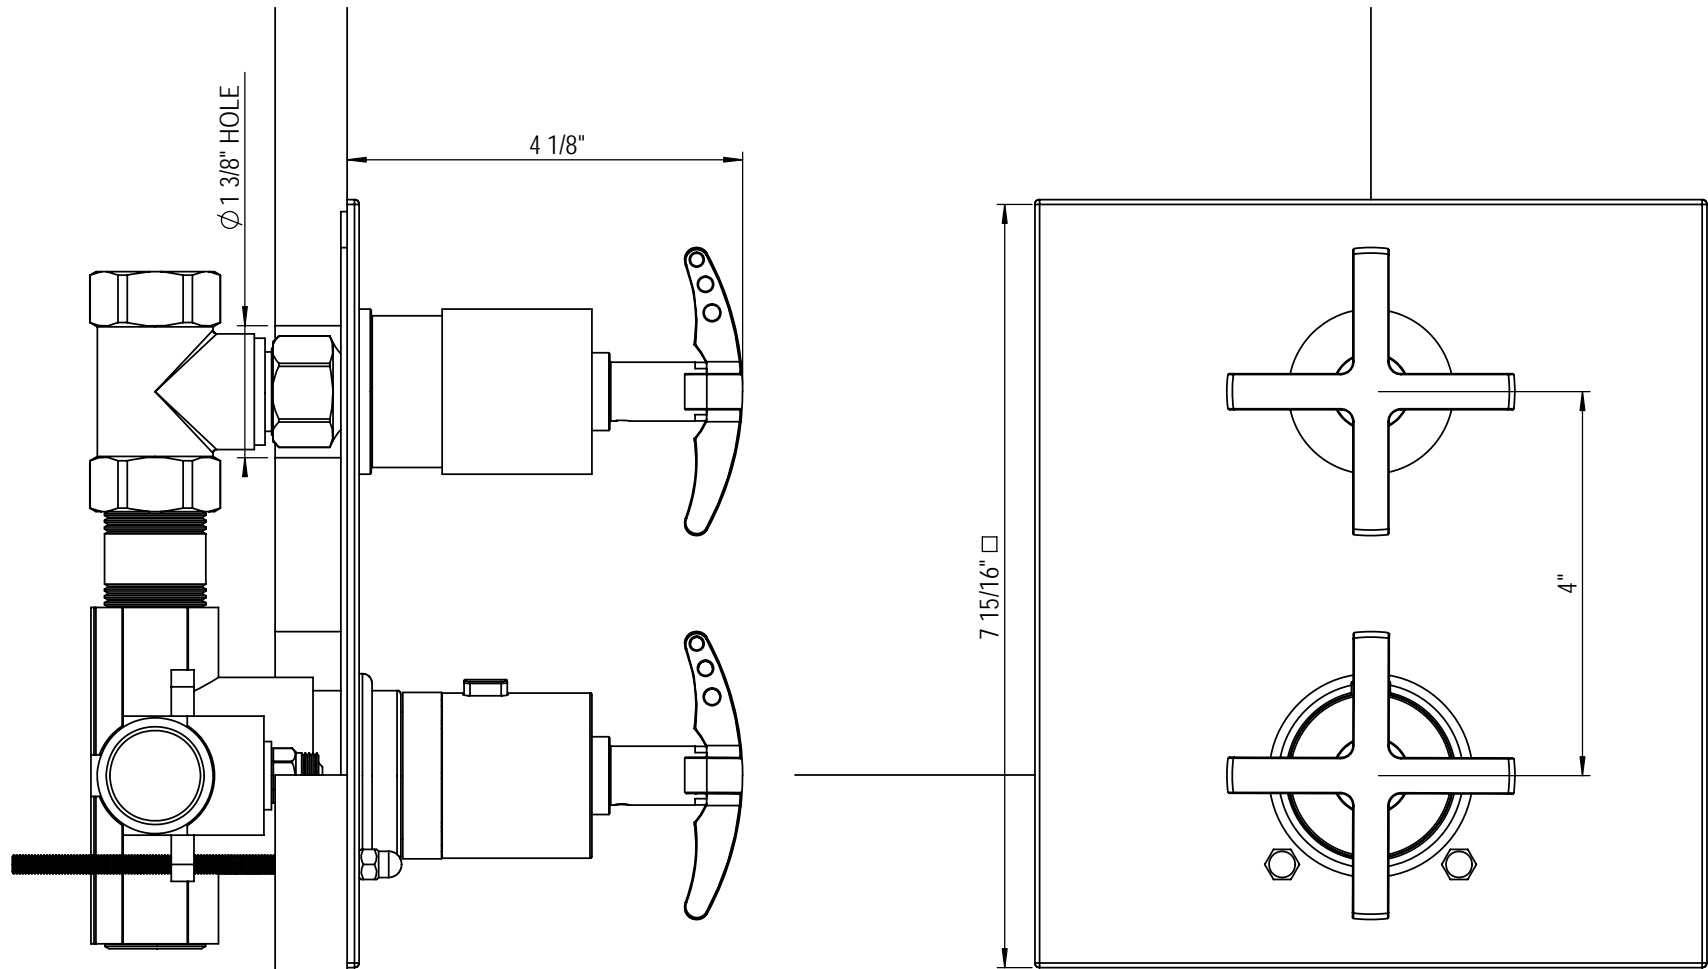

3/4" Temperature Control Valve & Shut-Off Control Valve 4PRBLAC

TEL: 905-851-6781
FAX: 905-851-8031
TOLL FREE: 800-461-5901

the RUBINET FAUCET COMPANY

www.rubinet.com

1/2" Temperature Control Valve & Shut-Off Control Valve 4QRBLAC