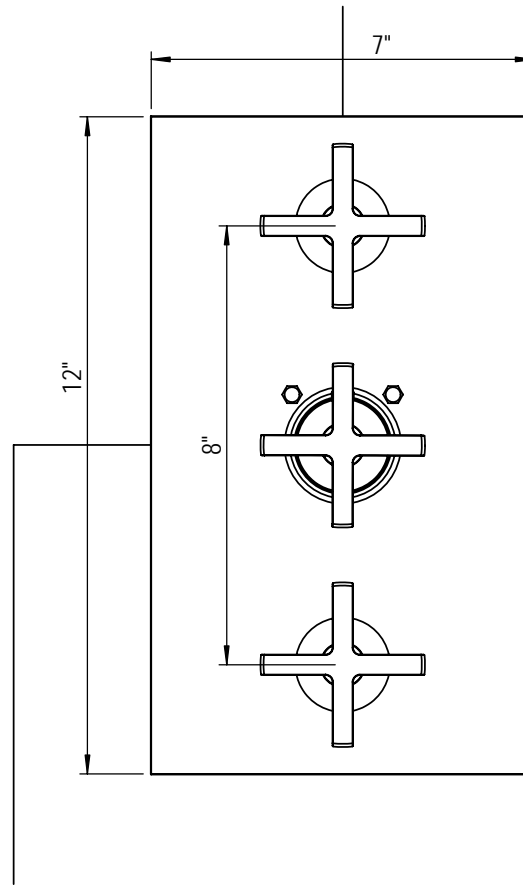

3/4" Temperature Control Valve & Two Shut-Off Control Valves 4RRBLAC

TEL: 905-851-6781
FAX: 905-851-8031
TOLL FREE: 800-461-5901

the RUBINET FAUCET COMPANY

www.rubinet.com

1/2" Temperature Control Valve & Two Shut-Off Control Valves 4SRBLAC