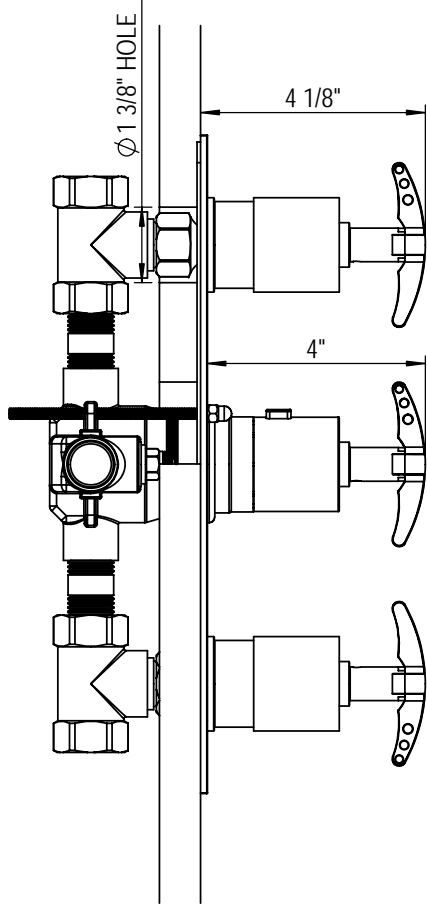

3/4" Temperature Control Valve & Two Shut-Off Control Valves 4RRBLAC

TEL: 905-851-6781
FAX: 905-851-8031
TOLL FREE: 800-461-5901

the RUBINET FAUCET COMPANY

www.rubinet.com

1/2" Temperature Control Valve & Two Shut-Off Control Valves 4SRBLAC