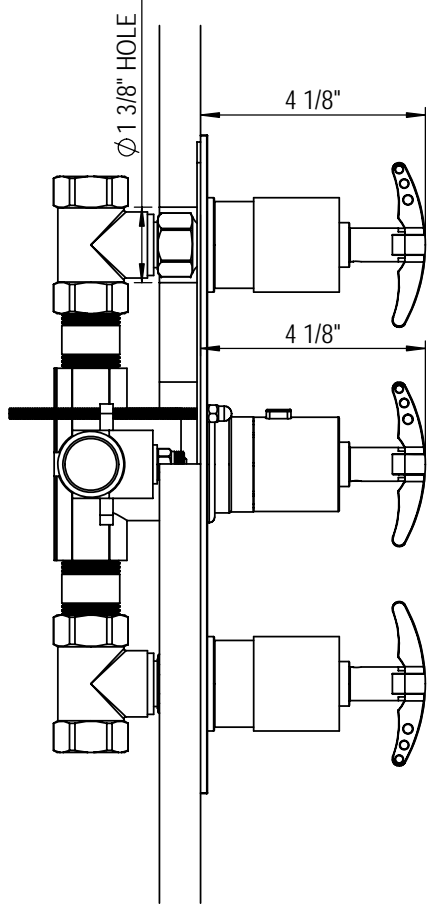

3/4" Temperature Control Valve & Two Shut-Off Control Valves 4RRBLAC

TEL: 905-851-6781
FAX: 905-851-8031
TOLL FREE: 800-461-5901

the RUBINET FAUCET COMPANY

www.rubinet.com

1/2" Temperature Control Valve & Two Shut-Off Control Valves 4SRBLAC