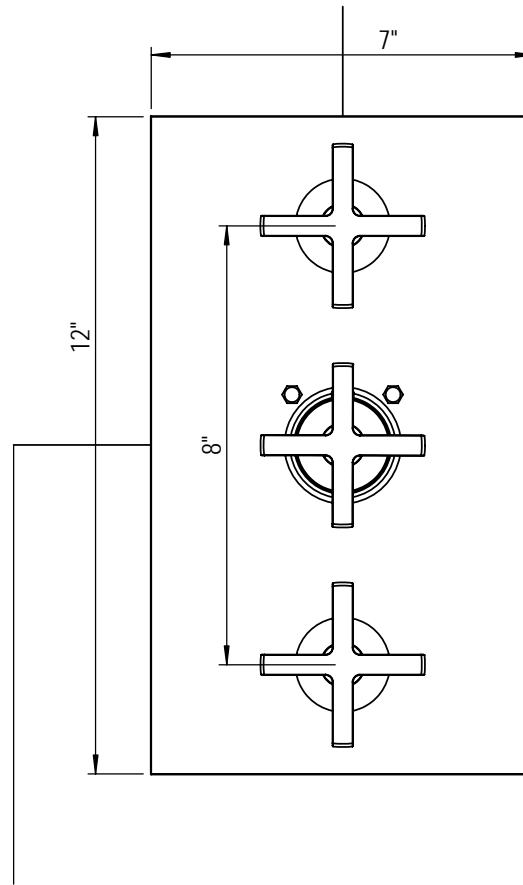

3/4" Temperature Control Valve & Two Shut-Off Control Valves 4RRBLAC

TEL: 905-851-6781
FAX: 905-851-8031
TOLL FREE: 800-461-5901

the RUBINET FAUCET COMPANY

www.rubinet.com

1/2" Temperature Control Valve & Two Shut-Off Control Valves 4SRBLAC