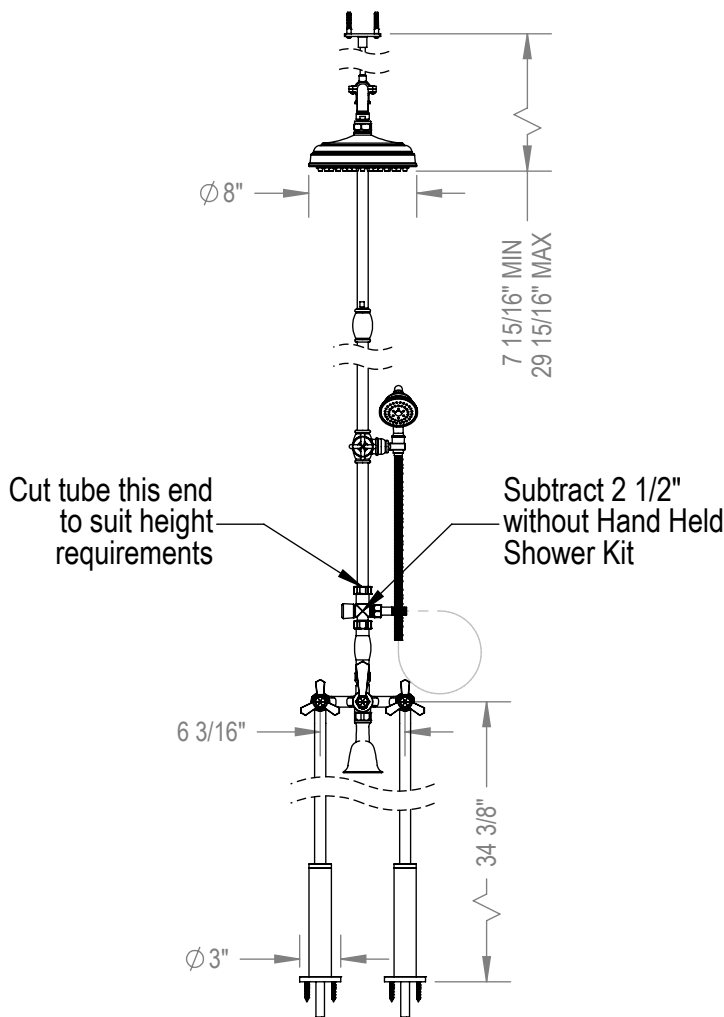

Features

- Brass construction with choice of 18 finishes
- Quarter-turn ceramic disk mechanisms
- 8" Shower Head with Jets
- Optional Hand Held Shower Kit
- Tub filler delivers 15gpm @ 40 psi

Order Matrix

HEXIS

Floor Mount Tub & Shower w/ Optional Hand Held Shower  
Model: 2FRBHXC XX-XX

Critical Dimensions

TEL: 905-851-6781  
FAX: 905-851-8031  
TOLL FREE: 800-461-5901

THE **Rubinet** FAUCET COMPANY

www.rubinet.com