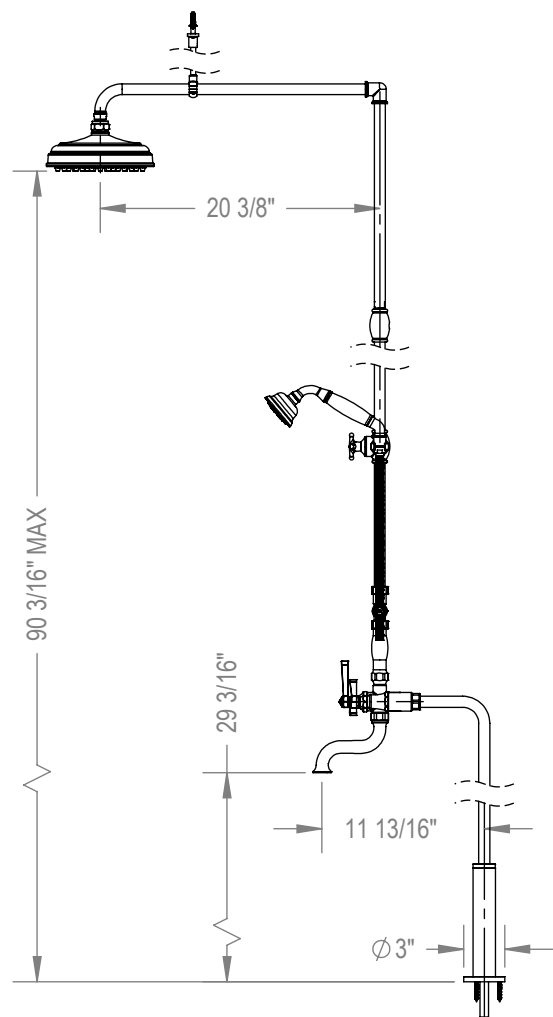

Features

- Brass construction with choice of 18 finishes
- Quarter-turn ceramic disk mechanisms
- 8" Shower Head with Jets
- Optional Hand Held Shower Kit
- Tub filler delivers 15gpm @ 40 psi

Order Matrix

Model	Main/Accent Finish
2FRBHXC	AB - Antique Brass
	AC - Antique Copper
	BB - Bright Brass
	CH - Chrome
	GD - Gold
	OB - Oil Rubbed Bronze
	PN - Polished Nickel
	SB - Satin Brass
	SC - Satin Chrome
	SN - Satin Nickel
	TB - Tuscan Brass
	AQ - Aqua
	BK - Black
	MB - Matte Black
	MW - Matte White
	NC - Natural Cream
	RD - Red
	WH - White

HEXIS

Floor Mount Tub & Shower w/ Optional Hand Held Shower  
Model: 2FRBHXC XX-XX

Critical Dimensions

TEL: 905-851-6781  
FAX: 905-851-8031  
TOLL FREE: 800-461-5901

THE **Rubinet** FAUCET COMPANY

www.rubinet.com