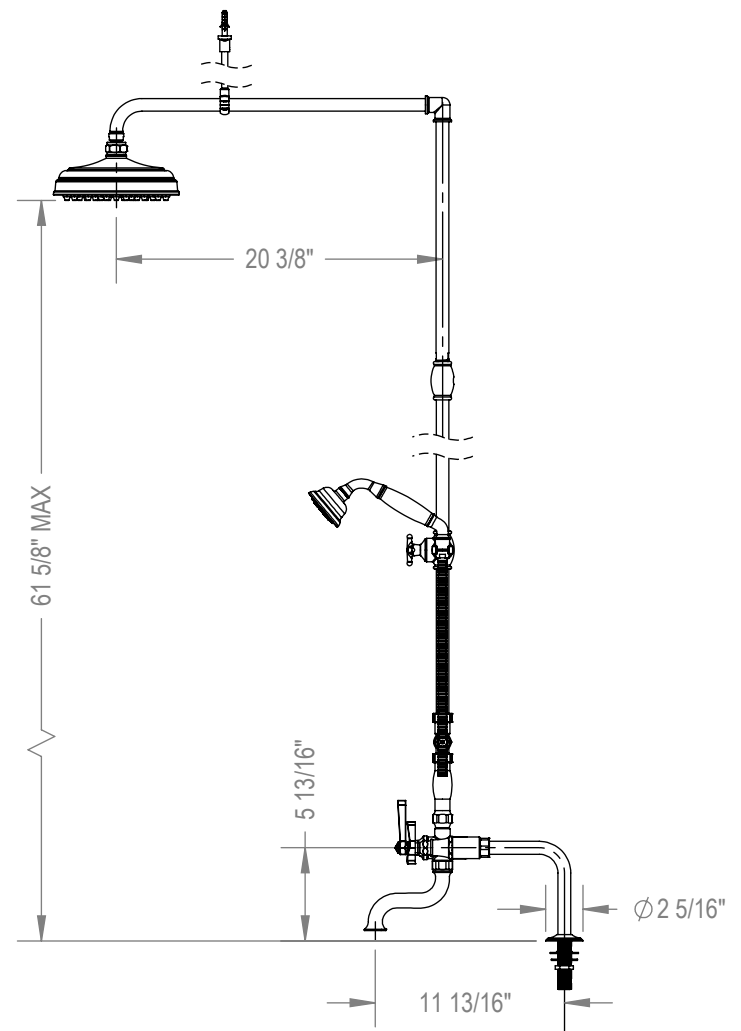

Features

- Brass construction with choice of 18 finishes
- Quarter-turn ceramic disk mechanisms
- 8" Shower Head with Jets
- Optional Hand Held Shower Kit
- Tub filler delivers 15gpm @ 40 psi

Order Matrix

Model	Main/Accent Finish
2DRBHXC	AB - Antique Brass
	AC - Antique Copper
	BB - Bright Brass
	CH - Chrome
	GD - Gold
	OB - Oil Rubbed Bronze
	PN - Polished Nickel
	SB - Satin Brass
	SC - Satin Chrome
	SN - Satin Nickel
	TB - Tuscan Brass
	AQ - Aqua
	BK - Black
	MB - Matte Black
	MW - Matte White
	NC - Natural Cream
	RD - Red
	WH - White

HEXIS

Deck Mount Tub & Shower with Optional Hand Held Shower  
Model: 2DRBHXC XX-XX

Critical Dimensions

TEL: 905-851-6781  
 FAX: 905-851-8031  
 TOLL FREE: 800-461-5901

THE **Rubinet** FAUCET COMPANY

www.rubinet.com