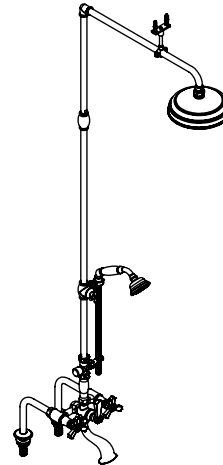

Features

- Brass construction with choice of 18 finishes
- Quarter-turn ceramic disk mechanisms
- 8" Shower Head with Jets
- Optional Hand Held Shower Kit
- Tub filler delivers 15gpm @ 40 psi

Order Matrix

Model	Main/Accent Finish
2DRBHXC	AB - Antique Brass
	AC - Antique Copper
	BB - Bright Brass
	CH - Chrome
	GD - Gold
	OB - Oil Rubbed Bronze
	PN - Polished Nickel
	SB - Satin Brass
	SC - Satin Chrome
	SN - Satin Nickel
	TB - Tuscan Brass
	AQ - Aqua
	BK - Black
	MB - Matte Black
	MW - Matte White
	NC - Natural Cream
	RD - Red
	WH - White

HEXIS

Deck Mount Tub & Shower with Optional Hand Held Shower  
Model: 2DRBHXC XX-XX

Critical Dimensions

TEL: 905-851-6781  
 FAX: 905-851-8031  
 TOLL FREE: 800-461-5901

THE **Rubinet** FAUCET COMPANY

www.rubinet.com