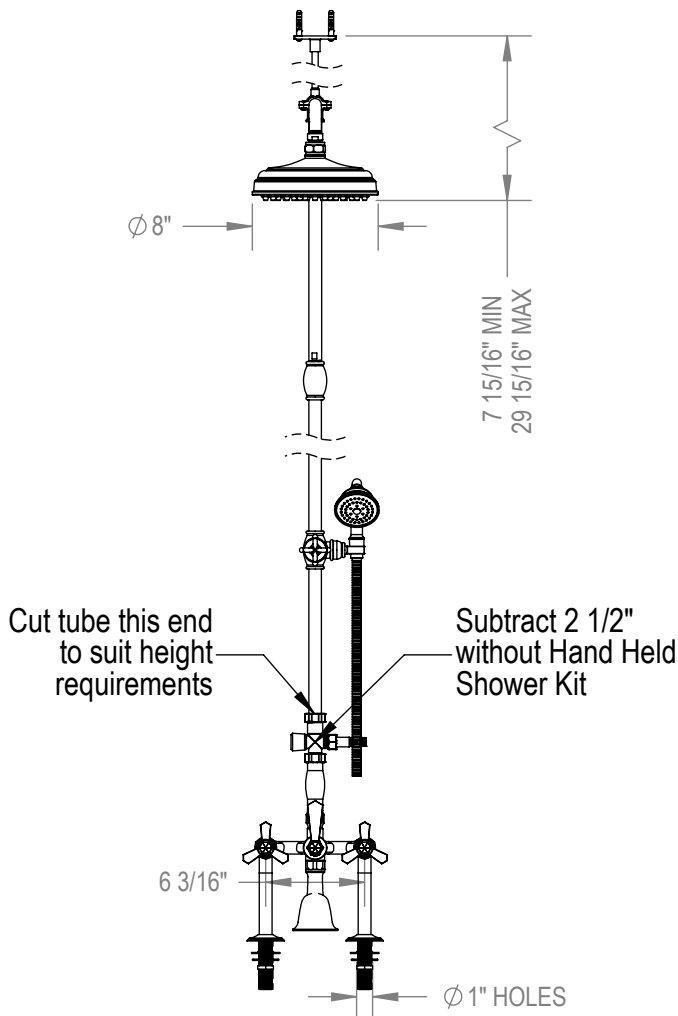

Features

- Brass construction with choice of 18 finishes
- Quarter-turn ceramic disk mechanisms
- 8" Shower Head with Jets
- Optional Hand Held Shower Kit
- Tub filler delivers 15gpm @ 40 psi

Order Matrix

Model	Main/Accent Finish
2DRBHXC	AB - Antique Brass
	AC - Antique Copper
	BB - Bright Brass
	CH - Chrome
	GD - Gold
	OB - Oil Rubbed Bronze
	PN - Polished Nickel
	SB - Satin Brass
	SC - Satin Chrome
	SN - Satin Nickel
	TB - Tuscan Brass
	AQ - Aqua
	BK - Black
	MB - Matte Black
	MW - Matte White
	NC - Natural Cream
	RD - Red
	WH - White

HEXIS

Deck Mount Tub & Shower with Optional Hand Held Shower  
Model: 2DRBHXC XX-XX

Critical Dimensions

TEL: 905-851-6781  
 FAX: 905-851-8031  
 TOLL FREE: 800-461-5901

THE **Rubinet** FAUCET COMPANY

www.rubinet.com