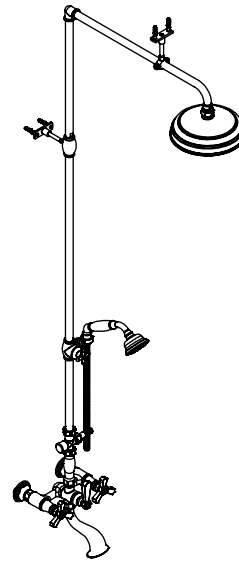

Features

- Brass construction with choice of 18 finishes
- Quarter-turn ceramic disk mechanisms
- 8" Shower Head with Jets
- Optional Hand Held Shower Kit
- Tub filler delivers 15gpm @ 40 psi

Order Matrix

Model	Main/Accent Finish
2WRBHXC	AB - Antique Brass
	AC - Antique Copper
	BB - Bright Brass
	CH - Chrome
	GD - Gold
	OB - Oil Rubbed Bronze
	PN - Polished Nickel
	SB - Satin Brass
	SC - Satin Chrome
	SN - Satin Nickel
	TB - Tuscan Brass
	AQ - Aqua
	BK - Black
	MB - Matte Black
	MW - Matte White
	NC - Natural Cream
	RD - Red
	WH - White

HEXIS

Wall Mount Tub & Shower with Optional Hand Held Shower  
Model: 2WRBHXC XX-XX

Critical Dimensions

TEL: 905-851-6781  
FAX: 905-851-8031  
TOLL FREE: 800-461-5901