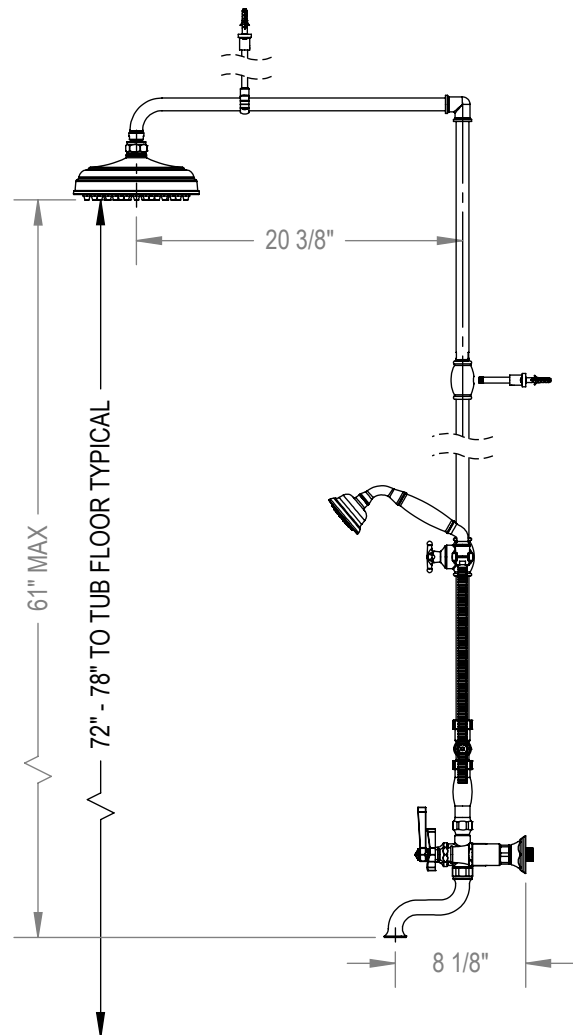

Features

- Brass construction with choice of 18 finishes
- Quarter-turn ceramic disk mechanisms
- 8" Shower Head with Jets
- Optional Hand Held Shower Kit
- Tub filler delivers 15gpm @ 40 psi

Order Matrix

Model	Main/Accent Finish
2WRBHXC	AB - Antique Brass
	AC - Antique Copper
	BB - Bright Brass
	CH - Chrome
	GD - Gold
	OB - Oil Rubbed Bronze
	PN - Polished Nickel
	SB - Satin Brass
	SC - Satin Chrome
	SN - Satin Nickel
	TB - Tuscan Brass
	AQ - Aqua
	BK - Black
	MB - Matte Black
	MW - Matte White
	NC - Natural Cream
	RD - Red
	WH - White

HEXIS

Wall Mount Tub & Shower with Optional Hand Held Shower  
Model: 2WRBHXC XX-XX

Critical Dimensions

TEL: 905-851-6781  
FAX: 905-851-8031  
TOLL FREE: 800-461-5901