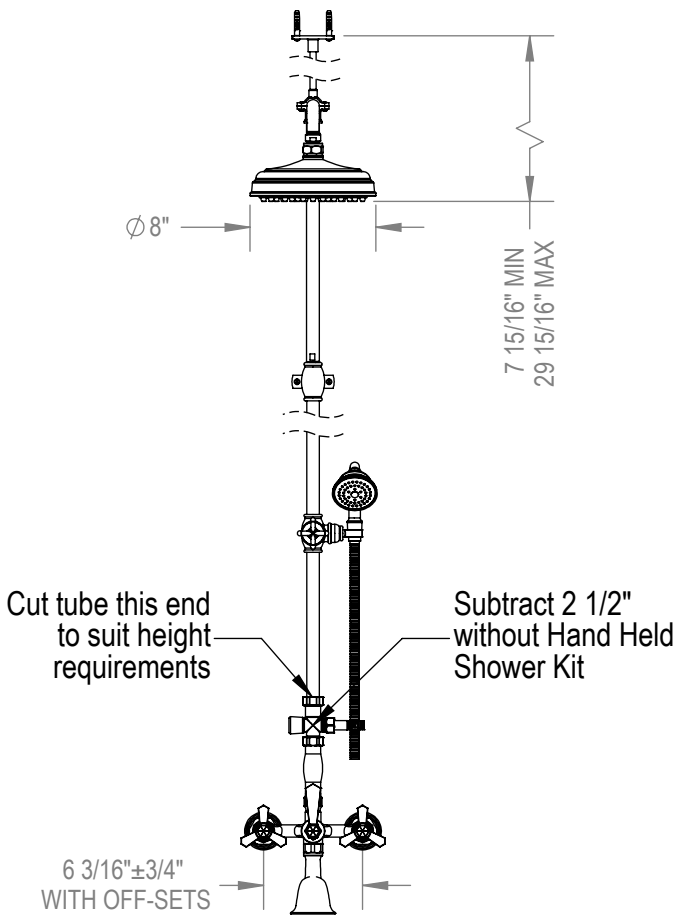

Features

- Brass construction with choice of 18 finishes
- Quarter-turn ceramic disk mechanisms
- 8" Shower Head with Jets
- Optional Hand Held Shower Kit
- Tub filler delivers 15gpm @ 40 psi

Order Matrix

Model	Main/Accent Finish
2WRBHXC	AB - Antique Brass
	AC - Antique Copper
	BB - Bright Brass
	CH - Chrome
	GD - Gold
	OB - Oil Rubbed Bronze
	PN - Polished Nickel
	SB - Satin Brass
	SC - Satin Chrome
	SN - Satin Nickel
	TB - Tuscan Brass
	AQ - Aqua
	BK - Black
	MB - Matte Black
	MW - Matte White
	NC - Natural Cream
	RD - Red
	WH - White

HEXIS

Wall Mount Tub & Shower with Optional Hand Held Shower  
Model: 2WRBHXC XX-XX

Critical Dimensions

TEL: 905-851-6781  
FAX: 905-851-8031  
TOLL FREE: 800-461-5901