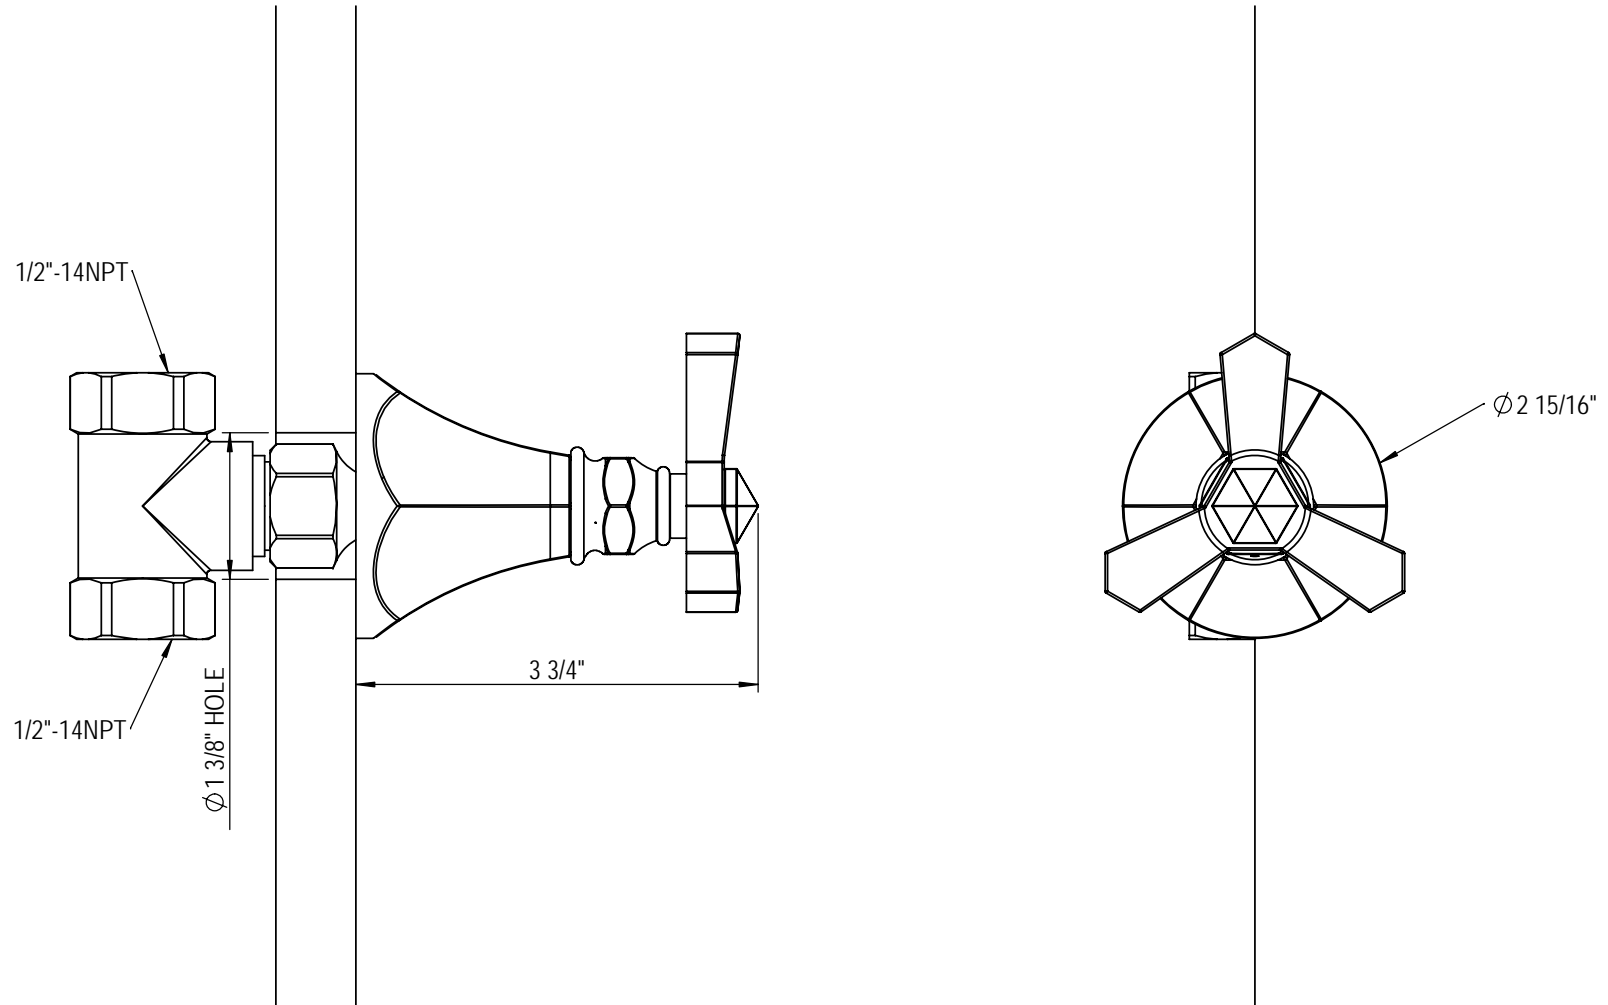

# 3/4" Shut-Off Volume Control Valve 4ERBHXC

TEL: 905-851-6781  
FAX: 905-851-8031  
TOLL FREE: 800-461-5901

the RUBINET FAUCET COMPANY

[www.rubinet.com](http://www.rubinet.com)

# 1/2" Shut-Off Volume Control Valve 4KRBHXC

TEL: 905-851-6781  
FAX: 905-851-8031  
TOLL FREE: 800-461-5901

the RUBINET FAUCET COMPANY

[www.rubinet.com](http://www.rubinet.com)