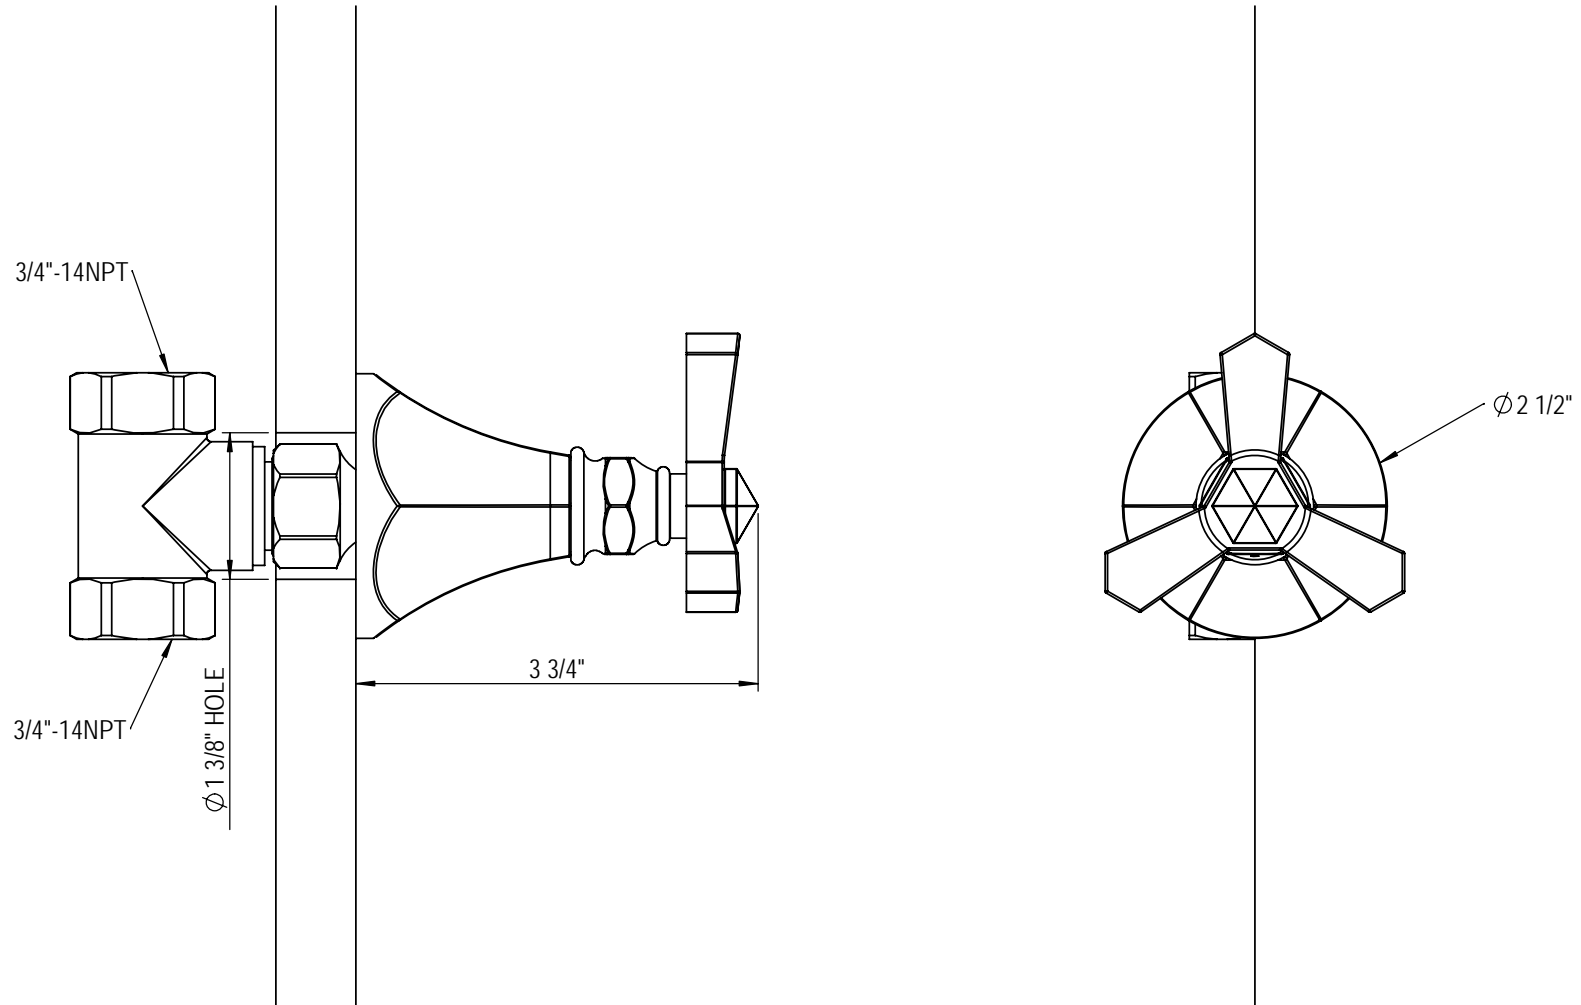

# 3/4" Shut-Off Volume Control Valve 4ERBHXC

TEL: 905-851-6781  
FAX: 905-851-8031  
TOLL FREE: 800-461-5901

the RUBINET FAUCET COMPANY

[www.rubinet.com](http://www.rubinet.com)

# 1/2" Shut-Off Volume Control Valve 4KRBHXC

TEL: 905-851-6781  
FAX: 905-851-8031  
TOLL FREE: 800-461-5901

the RUBINET FAUCET COMPANY

[www.rubinet.com](http://www.rubinet.com)