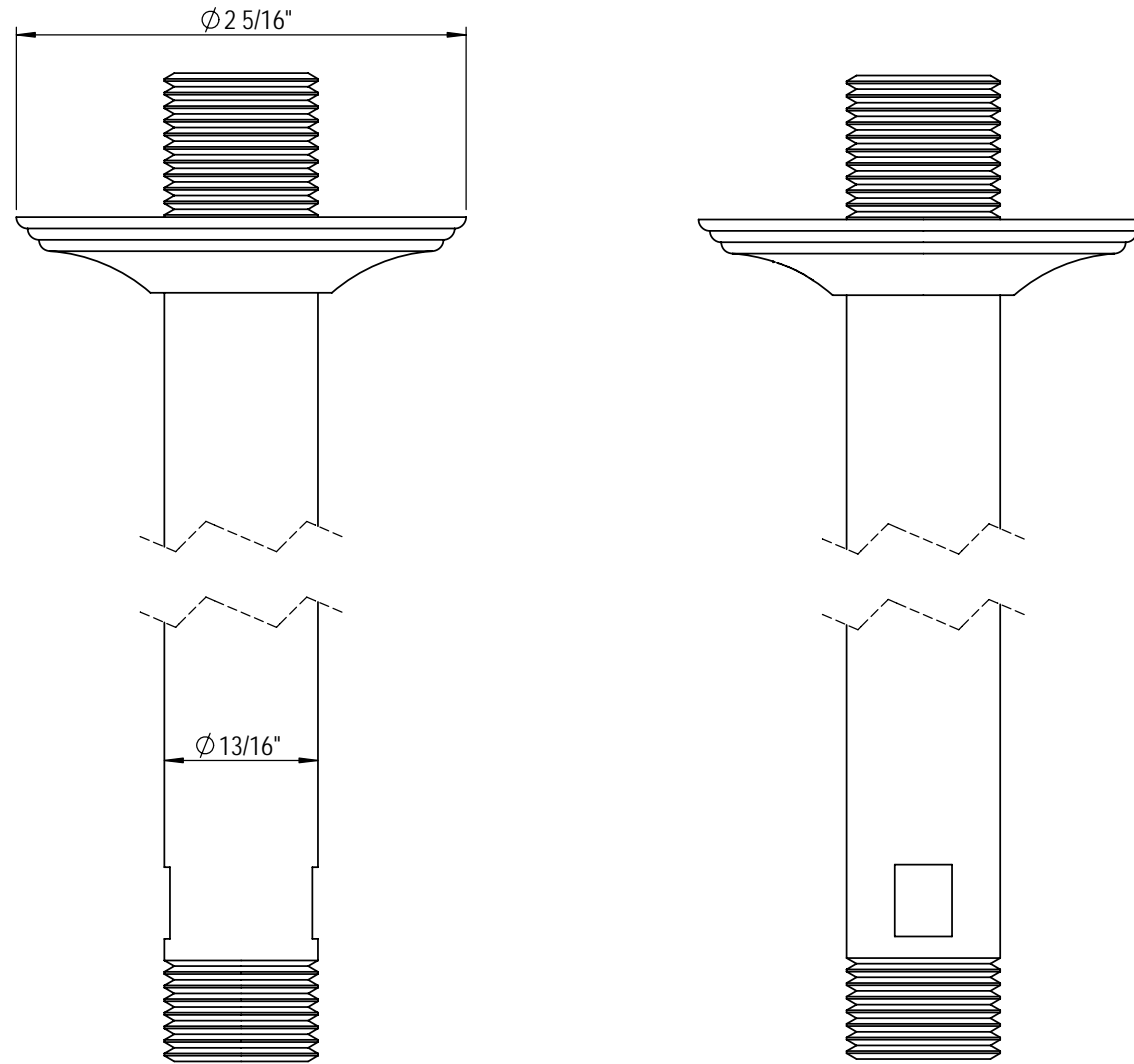

# 8" Shower Arm & Flange Assembly for Ceiling Mount 9YSHWSA4A

TEL: 905-851-6781  
FAX: 905-851-8031  
TOLL FREE: 800-461-5901

the RUBINET FAUCET COMPANY

[www.rubinet.com](http://www.rubinet.com)