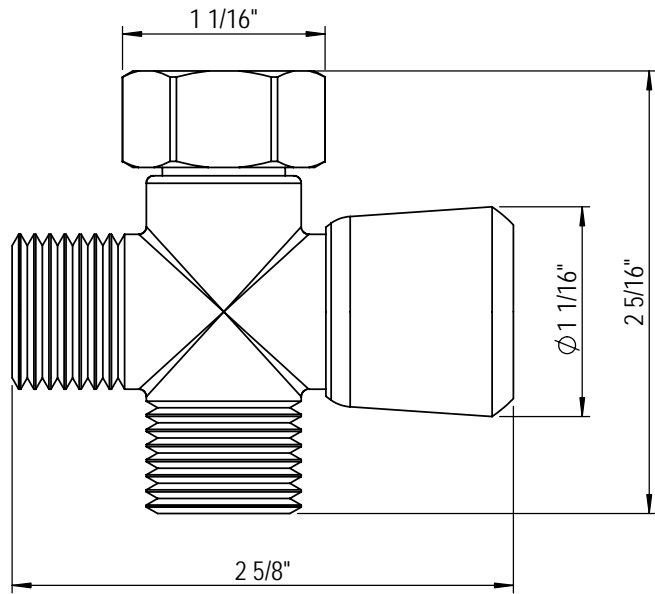

Transfer Valve 9YVLVTV1A

TEL: 905-851-6781
FAX: 905-851-8031
TOLL FREE: 800-461-5901

the RUBINET FAUCET COMPANY

www.rubinet.com