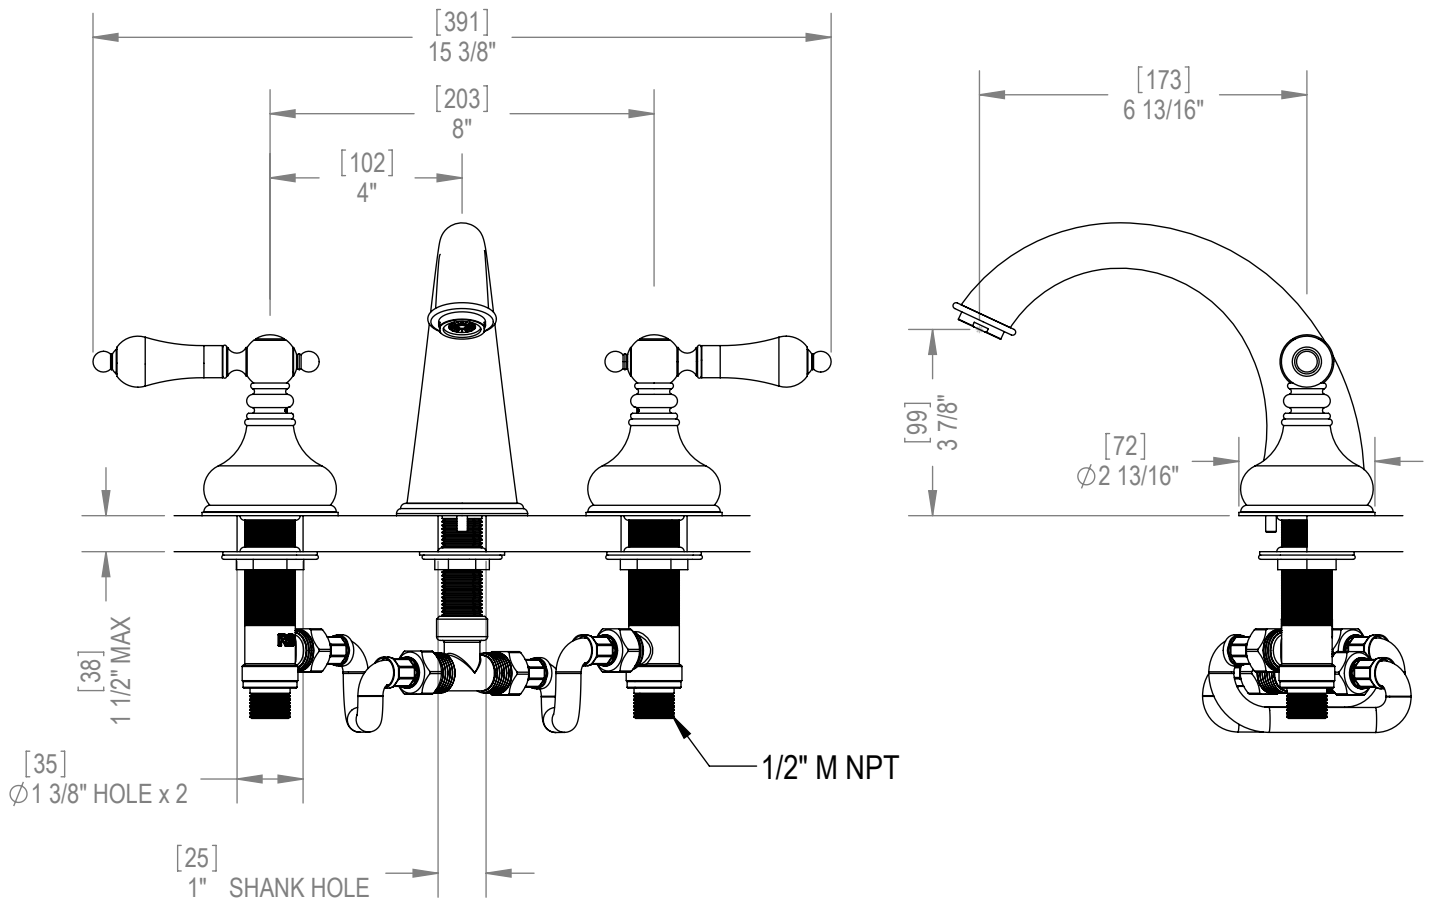

Features

- Brass construction with choice of 18 finishes
- Two Lever handles
- Quarter-turn, ceramic disc cartridges, 3/4" Valves
- Flexible Stainless Steel supply hoses for easy installation
- Flow rate: 12 gpm @ 40 psi
15 gpm @ 60 psi

ROMANESQUE

Roman Tub Filler 3/4" Valves
Model: 5ARBRJL XX-XX

Critical Dimensions

TEL: 905-851-6781
FAX: 905-851-8031
TOLL FREE: 800-461-5901

THE **Rubinet** FAUCET COMPANY

www.rubinet.com

Features

- Brass construction with choice of 18 finishes
- Two Lever handles
- Quarter-turn, ceramic disc cartridges, 1/2" Valves
- Flexible Stainless Steel supply hoses for easy installation
- Flow rate: 9.5 gpm @ 40 psi
11.5 gpm @ 60 psi

ROMANESQUE

Roman Tub Filler 1/2" Valves
Model: 5ERBRJL XX-XX

Critical Dimensions