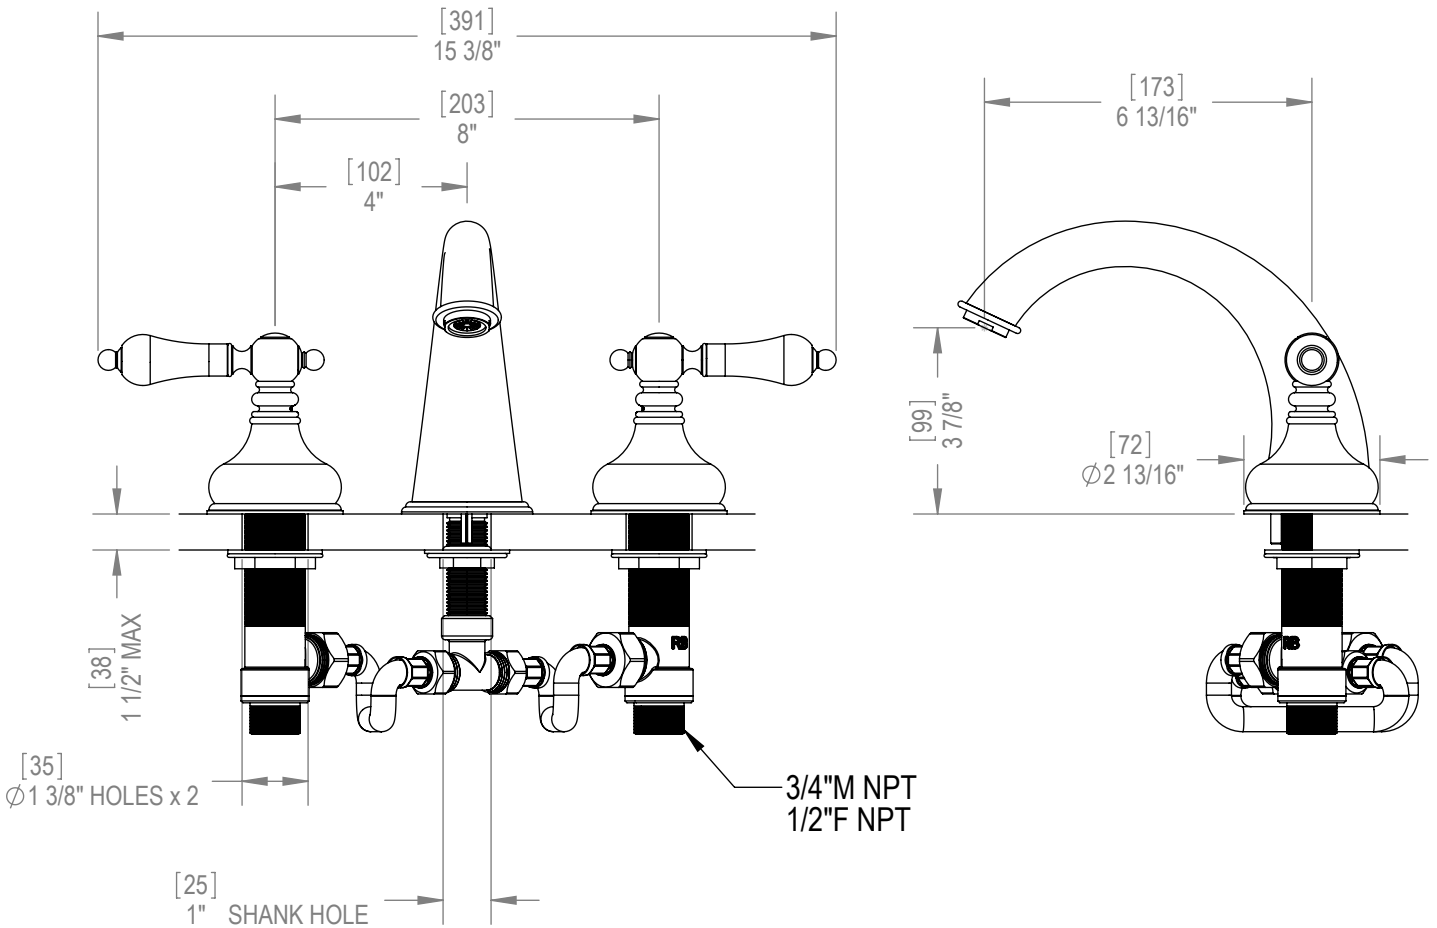

Features

- Brass construction with choice of 18 finishes
- Two Lever handles
- Quarter-turn, ceramic disc cartridges, 3/4" Valves
- Flexible Stainless Steel supply hoses for easy installation
- Flow rate: 12 gpm @ 40 psi
15 gpm @ 60 psi

ROMANESQUE

Roman Tub Filler 3/4" Valves
Model: 5ARBRJL XX-XX

Critical Dimensions

TEL: 905-851-6781
FAX: 905-851-8031
TOLL FREE: 800-461-5901

THE **Rubinet** FAUCET COMPANY

www.rubinet.com

Features

- Brass construction with choice of 18 finishes
- Two Lever handles
- Quarter-turn, ceramic disc cartridges, 1/2" Valves
- Flexible Stainless Steel supply hoses for easy installation
- Flow rate: 9.5 gpm @ 40 psi
11.5 gpm @ 60 psi

ROMANESQUE

Roman Tub Filler 1/2" Valves
Model: 5ERBRJL XX-XX

Critical Dimensions