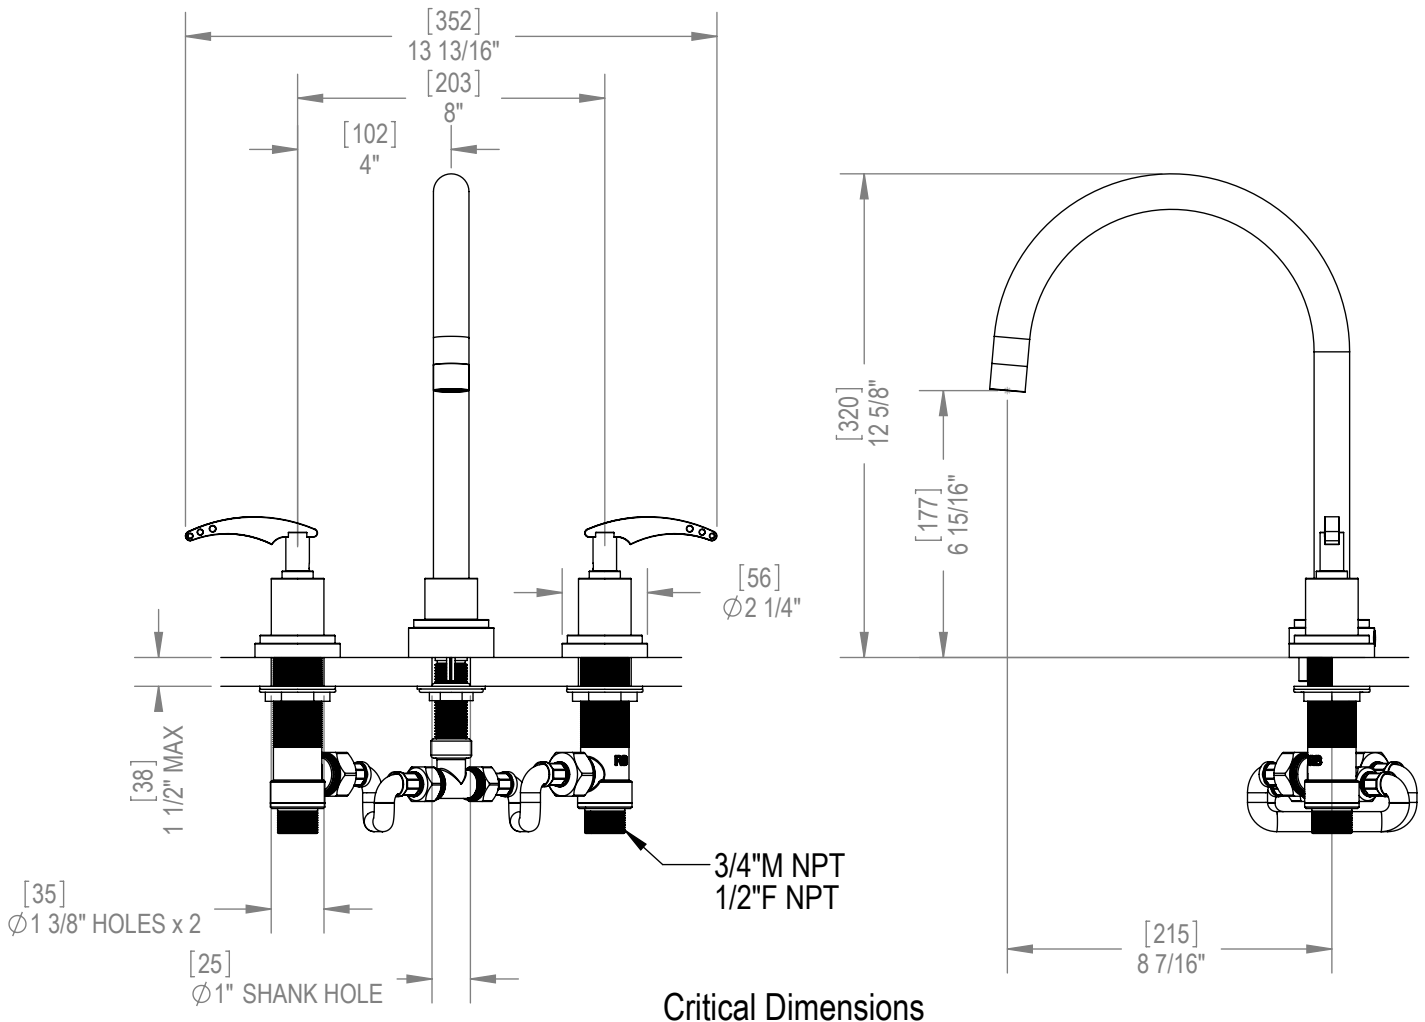

Features

- Brass construction with choice of 18 finishes
- Two Lever handles
- Quarter-turn, ceramic disc cartridges, 3/4" Valves
- Flexible Stainless Steel supply hoses for easy installation
- Flow rate: 12 gpm @ 40 psi
15 gpm @ 60 psi

LaSalle
Roman Tub Filler 3/4" Valves
Model: 5ARBLAL XX-XX

Critical Dimensions

TEL: 905-851-6781
FAX: 905-851-8031
TOLL FREE: 800-461-5901

THE **Rubinet** FAUCET COMPANY

www.rubinet.com

Features

- Brass construction with choice of 18 finishes
- Two Lever handles
- Quarter-turn, ceramic disc cartridges, 1/2" Valves
- Flexible Stainless Steel supply hoses for easy installation
- Flow rate: 9.5 gpm @ 40 psi
11 gpm @ 60 psi

LaSalle
Roman Tub Filler 1/2" Valves
Model: 5ERBLAL XX-XX