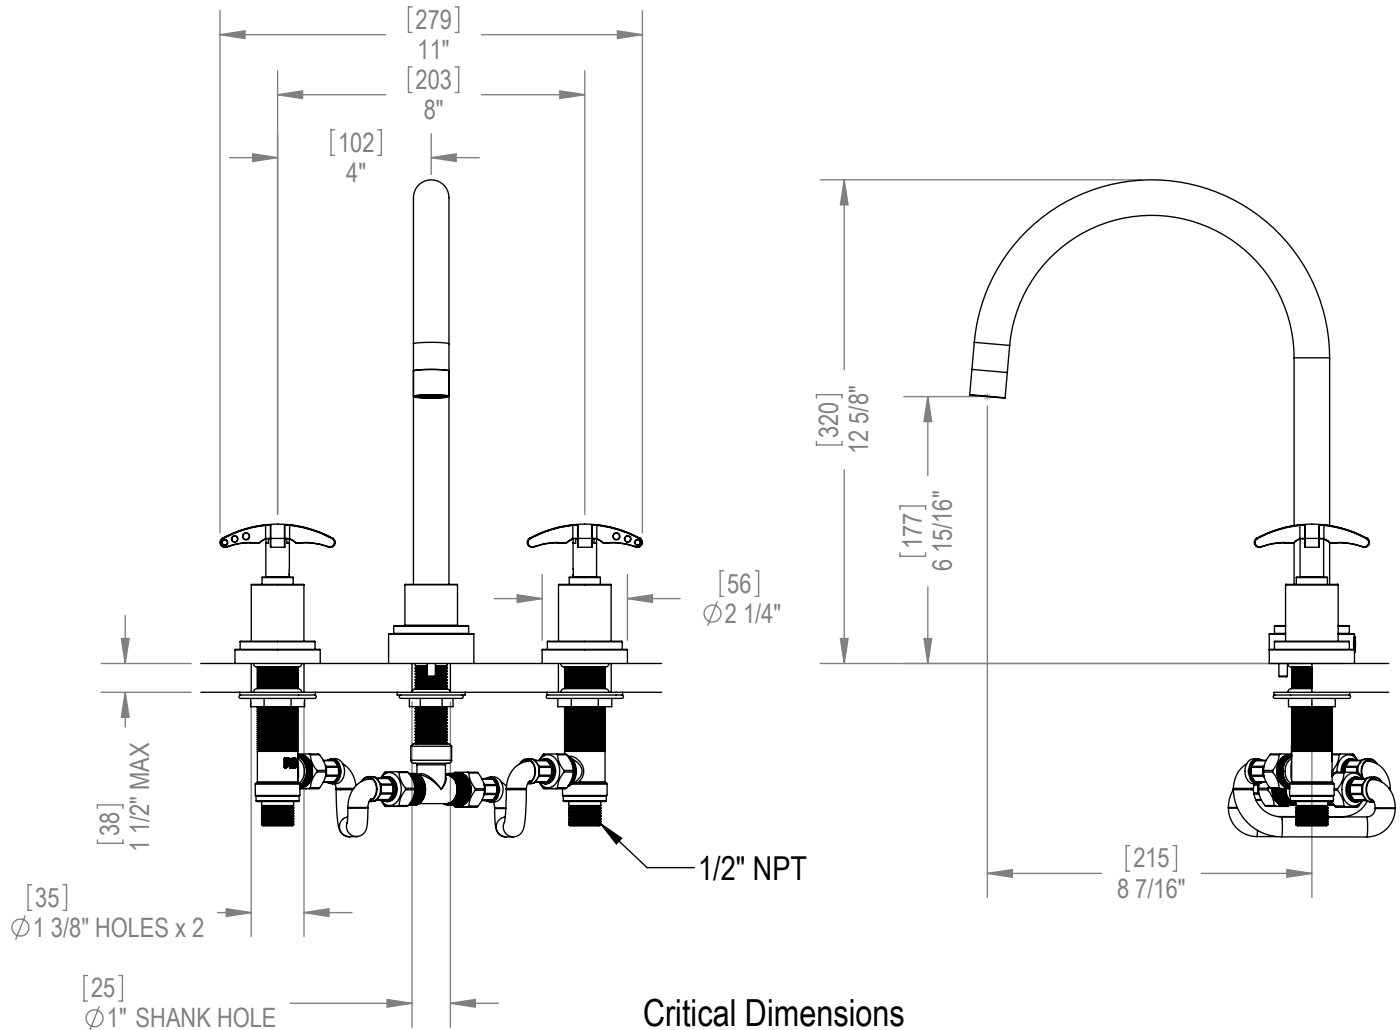

TEL: 905-851-6781
FAX: 905-851-8031
TOLL FREE: 800-461-5901

THE **Rubinet** FAUCET COMPANY

www.rubinet.com