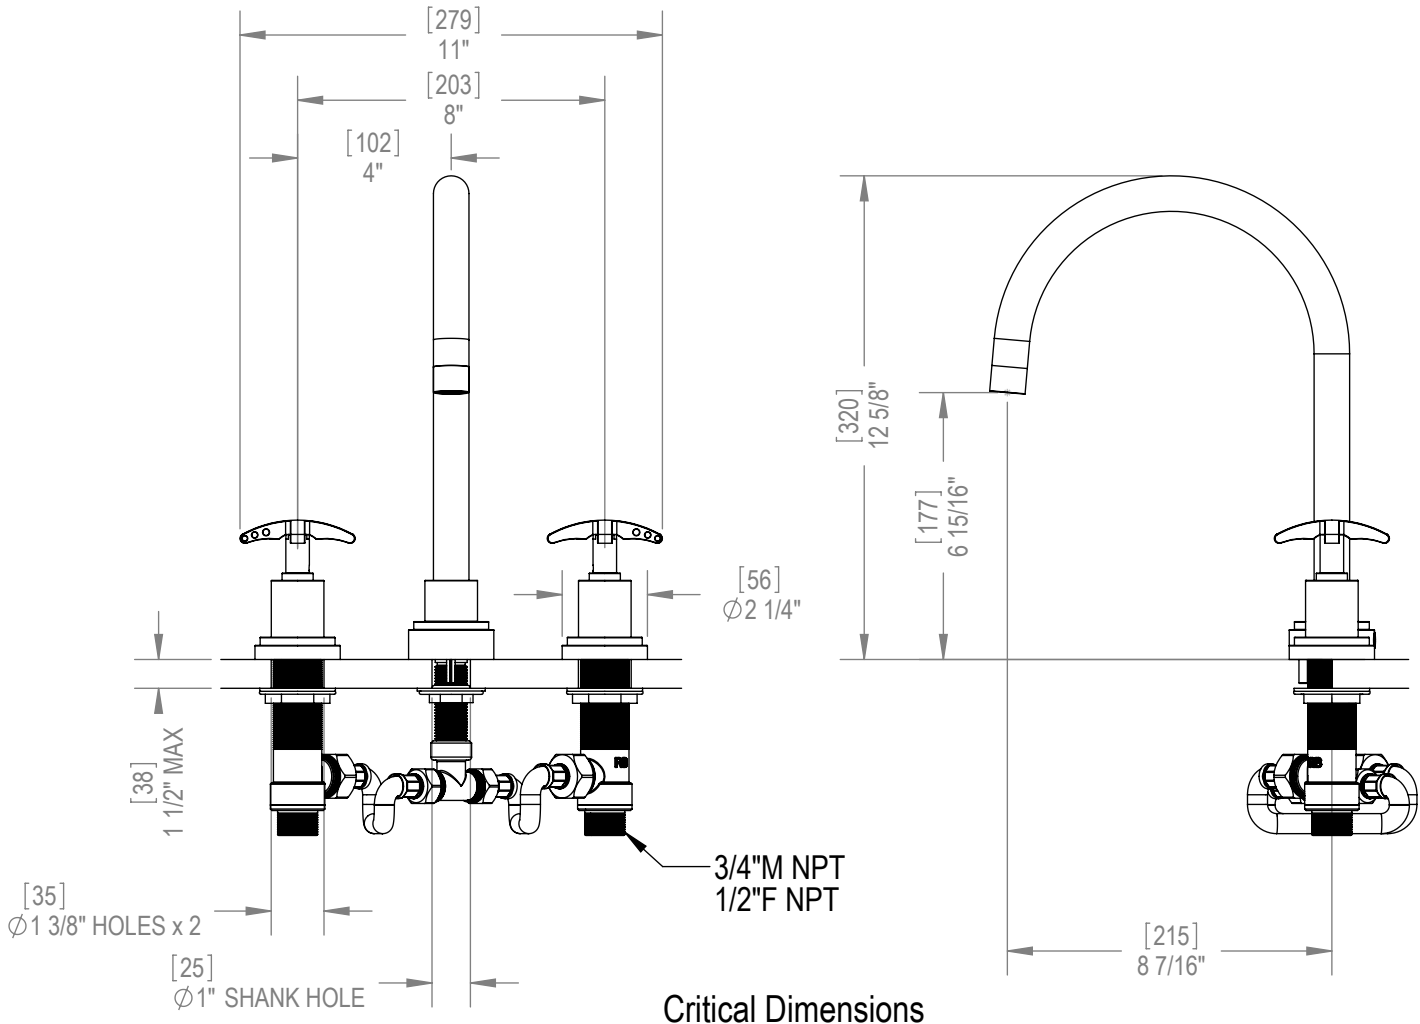

Features

- Brass construction with choice of 18 finishes
- Two Cross handles
- Quarter-turn, ceramic disc cartridges, 3/4" Valves
- Flexible Stainless Steel supply hoses for easy installation
- Flow rate: 12 gpm @ 40 psi
15 gpm @ 60 psi

LaSalle
Roman Tub Filler 3/4" Valves
Model: 5ARBLAC XX-XX

TEL: 905-851-6781
FAX: 905-851-8031
TOLL FREE: 800-461-5901

THE **Rubinet** FAUCET COMPANY

www.rubinet.com

Features

- Brass construction with choice of 18 finishes
- Two Cross handles
- Quarter-turn, ceramic disc cartridges, 1/2" Valves
- Flexible Stainless Steel supply hoses for easy installation
- Flow rate: 9.5 gpm @ 40 psi
11 gpm @ 60 psi

LaSalle
Roman Tub Filler 1/2" Valves
Model: 5ERBLAC XX-XX

TEL: 905-851-6781
FAX: 905-851-8031
TOLL FREE: 800-461-5901

THE **Rubinet** FAUCET COMPANY

www.rubinet.com