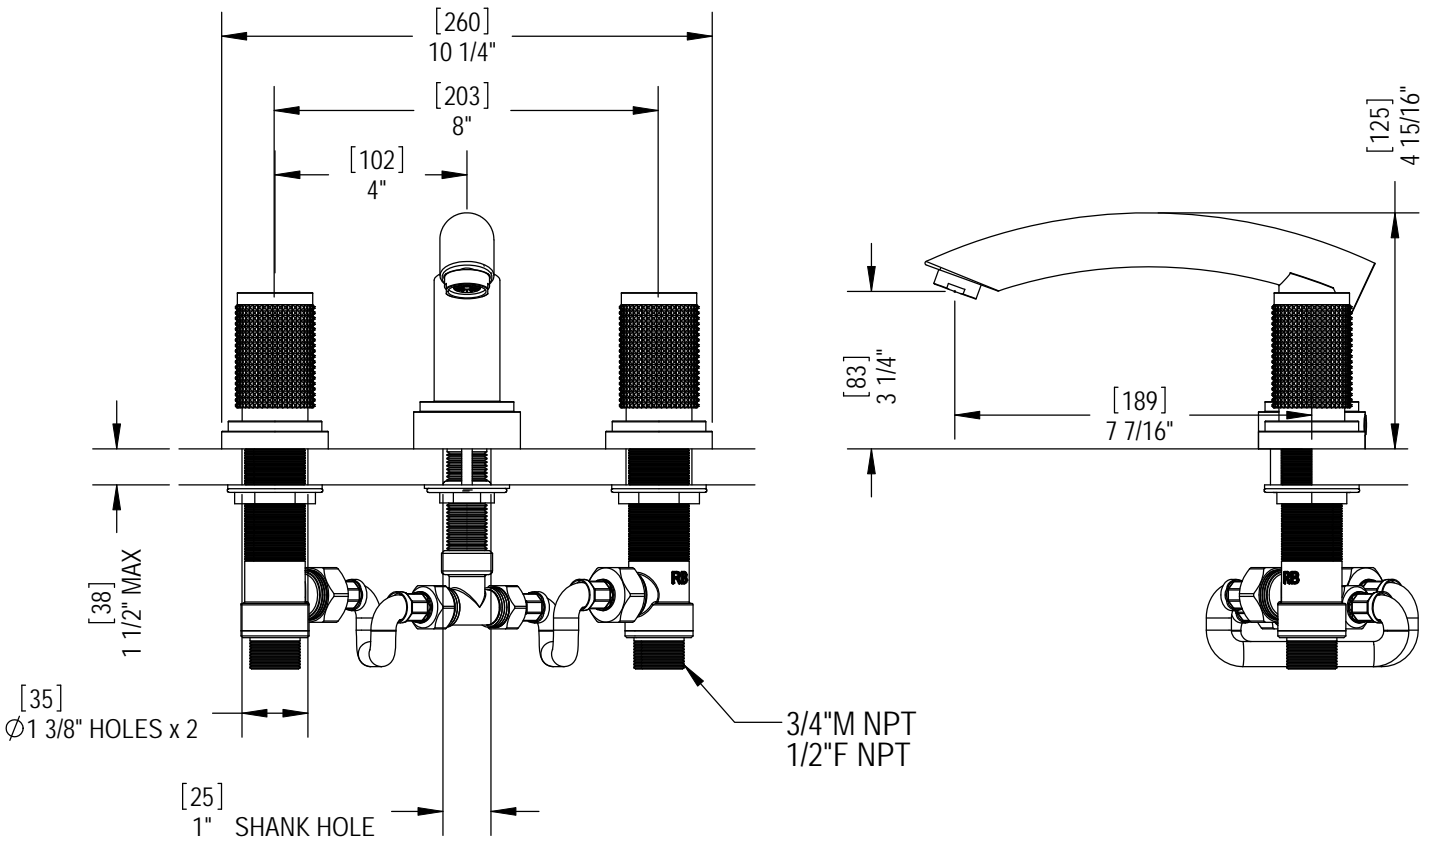

Features

- Brass construction with choice of 18 finishes
- Two Round handles
- Quarter-turn, ceramic disc cartridges, 3/4" Valves
- Flexible Stainless Steel supply hoses for easy installation
- Flow rate: 12 gpm @ 40 psi
15 gpm @ 60 psi

H20

Roman Tub Filler 3/4" Valves
Model: 5ARBHOR XX-XX

Critical Dimensions

Features

- Brass construction with choice of 18 finishes
- Two Round handles
- Quarter-turn, ceramic disc cartridges, 1/2" Valves
- Flexible Stainless Steel supply hoses for easy installation
- Flow rate: 9.5 gpm @ 40 psi
11.5 gpm @ 60 psi

H2O

Roman Tub Filler 1/2" Valves
Model: 5ERBHOR-XX-XX

Critical Dimensions