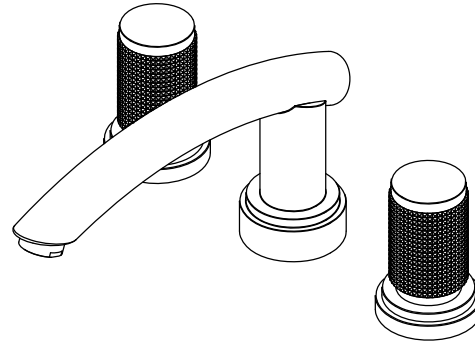

Features

- Brass construction with choice of 18 finishes
- Two Round handles
- Quarter-turn, ceramic disc cartridges, 3/4" Valves
- Flexible Stainless Steel supply hoses for easy installation
- Flow rate: 12 gpm @ 40 psi
15 gpm @ 60 psi

H20

Roman Tub Filler 3/4" Valves
Model: 5ARBHOR XX-XX

Critical Dimensions

Features

- Brass construction with choice of 18 finishes
- Two Round handles
- Quarter-turn, ceramic disc cartridges, 1/2" Valves
- Flexible Stainless Steel supply hoses for easy installation
- Flow rate: 9.5 gpm @ 40 psi
11.5 gpm @ 60 psi

H2O

Roman Tub Filler 1/2" Valves
Model: 5ERBHOR-XX-XX

Critical Dimensions