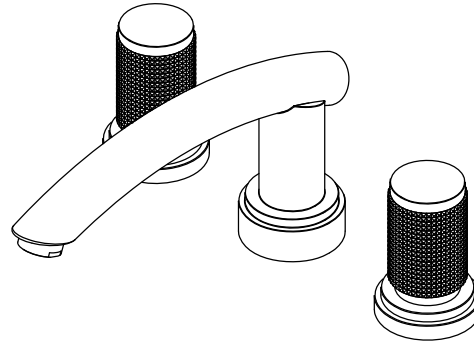

Features

- Brass construction with choice of 18 finishes
- Two Round handles
- Quarter-turn, ceramic disc cartridges, 3/4" Valves
- Flexible Stainless Steel supply hoses for easy installation
- Flow rate: 12 gpm @ 40 psi
15 gpm @ 60 psi

H20

Roman Tub Filler 3/4" Valves
Model: 5ARBHOR XX-XX

Critical Dimensions

Features

- Brass construction with choice of 18 finishes
- Two Round handles
- Quarter-turn, ceramic disc cartridges, 1/2" Valves
- Flexible Stainless Steel supply hoses for easy installation
- Flow rate: 9.5 gpm @ 40 psi
11.5 gpm @ 60 psi

H2O

Roman Tub Filler 1/2" Valves
Model: 5ERBHOR-XX-XX

Critical Dimensions