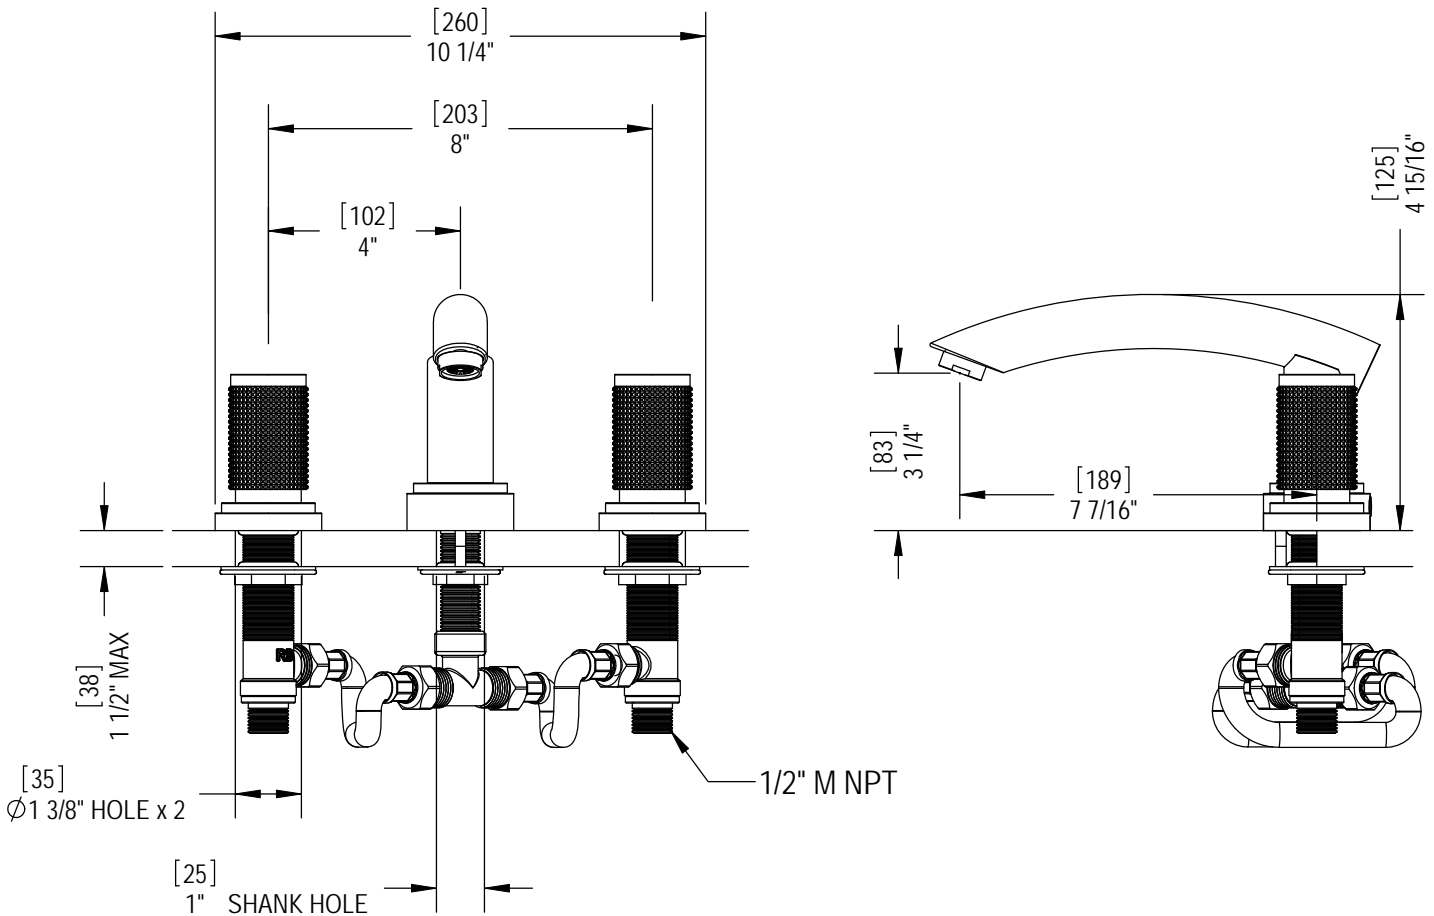

Features

- Brass construction with choice of 18 finishes
- Two Round handles
- Quarter-turn, ceramic disc cartridges, 3/4" Valves
- Flexible Stainless Steel supply hoses for easy installation
- Flow rate: 12 gpm @ 40 psi
15 gpm @ 60 psi

H20

Roman Tub Filler 3/4" Valves
Model: 5ARBHOR XX-XX

Critical Dimensions

Features

- Brass construction with choice of 18 finishes
- Two Round handles
- Quarter-turn, ceramic disc cartridges, 1/2" Valves
- Flexible Stainless Steel supply hoses for easy installation
- Flow rate: 9.5 gpm @ 40 psi
11.5 gpm @ 60 psi

H2O

Roman Tub Filler 1/2" Valves
Model: 5ERBHOR-XX-XX

Critical Dimensions