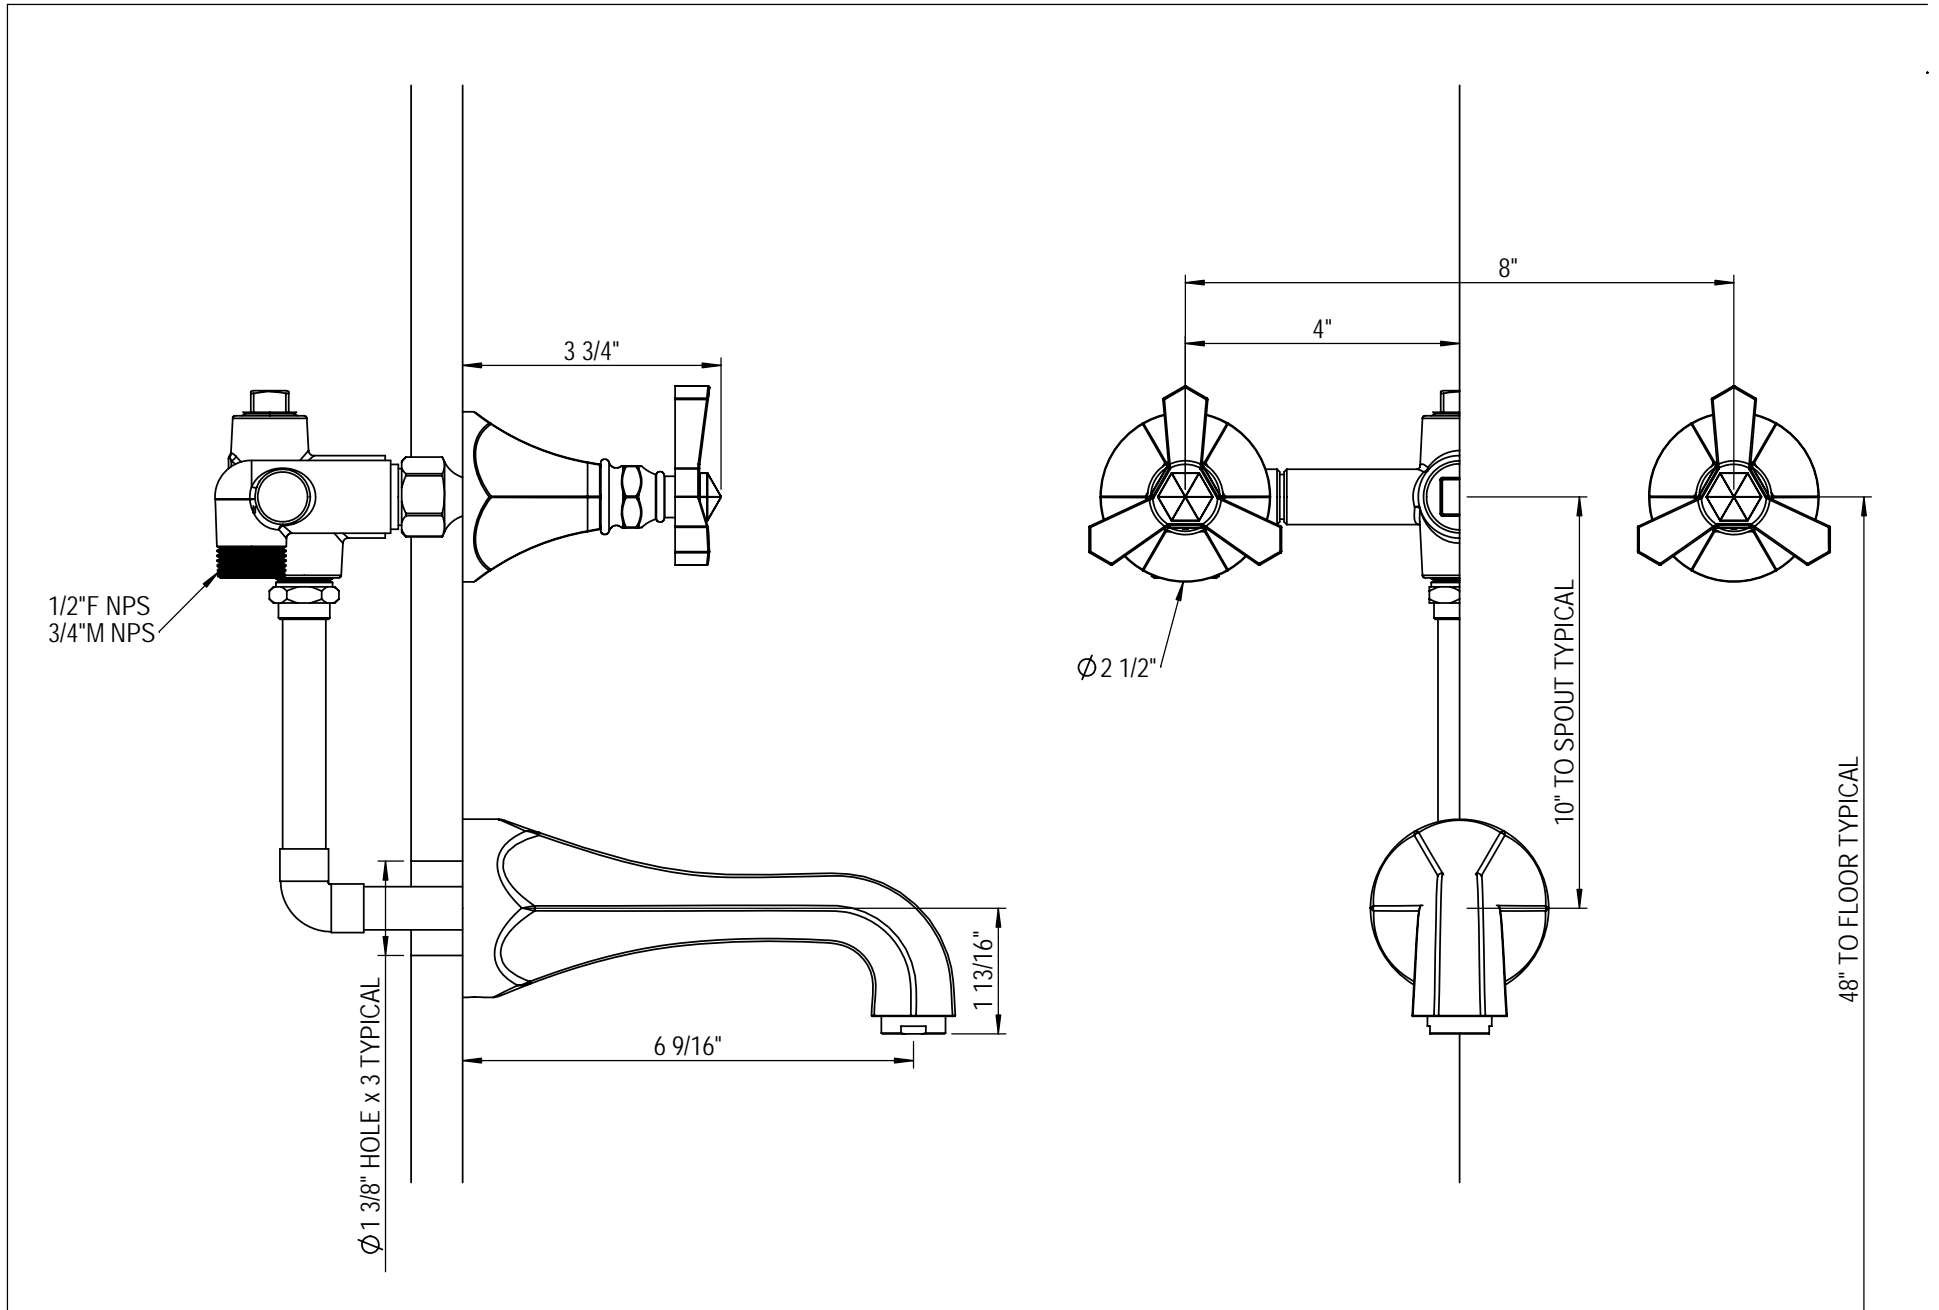

Two Valve Tub Filler 3ARBHXC

TEL: 905-851-6781
FAX: 905-851-8031
TOLL FREE: 800-461-5901

the RUBINET FAUCET COMPANY

www.rubinet.com