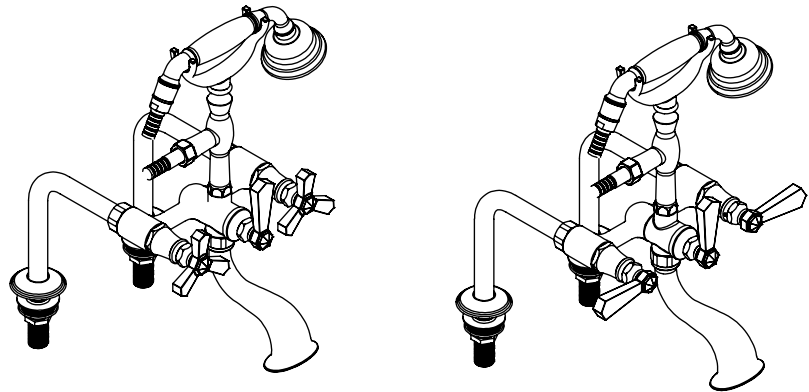

Features

- Brass construction with choice of 21 finishes
- Quarter Turn adjustable, ceramic disc cartridges
- Two Cross or Lever handles
- Hand Held Shower with 60" Hose
- Built-in double check valve

Order Matrix

Model	Main/Accent Finish
3DRBHXC or L	AB - Antique Brass
	ABM - Antique Brass Matt
	AC - Antique Copper
	ACM - Antique Copper Matt
	BB - Bright Brass
	CH - Chrome
	GD - Gold
	OB - Oil Rubbed Bronze
	PN - Polished Nickel
	SB - Satin Brass
	SC - Satin Chrome
	SN - Satin Nickel
	TB - Tuscan Brass
	AQ - Aqua
	BD - Bordeaux
	BK - Black
	MB - Matte Black
	MW - Matte White
	NC - Natural Cream
	RD - Red
	WH - White

HEXIS

Deck Mount Tub Filler with Hand Held Shower
Model: 3DRBHXC or L XX-XX

Critical Dimensions

TEL: 905-851-6781
FAX: 905-851-8031
TOLL FREE: 800-461-5901

THE **Rubinet** FAUCET COMPANY

www.rubinet.com