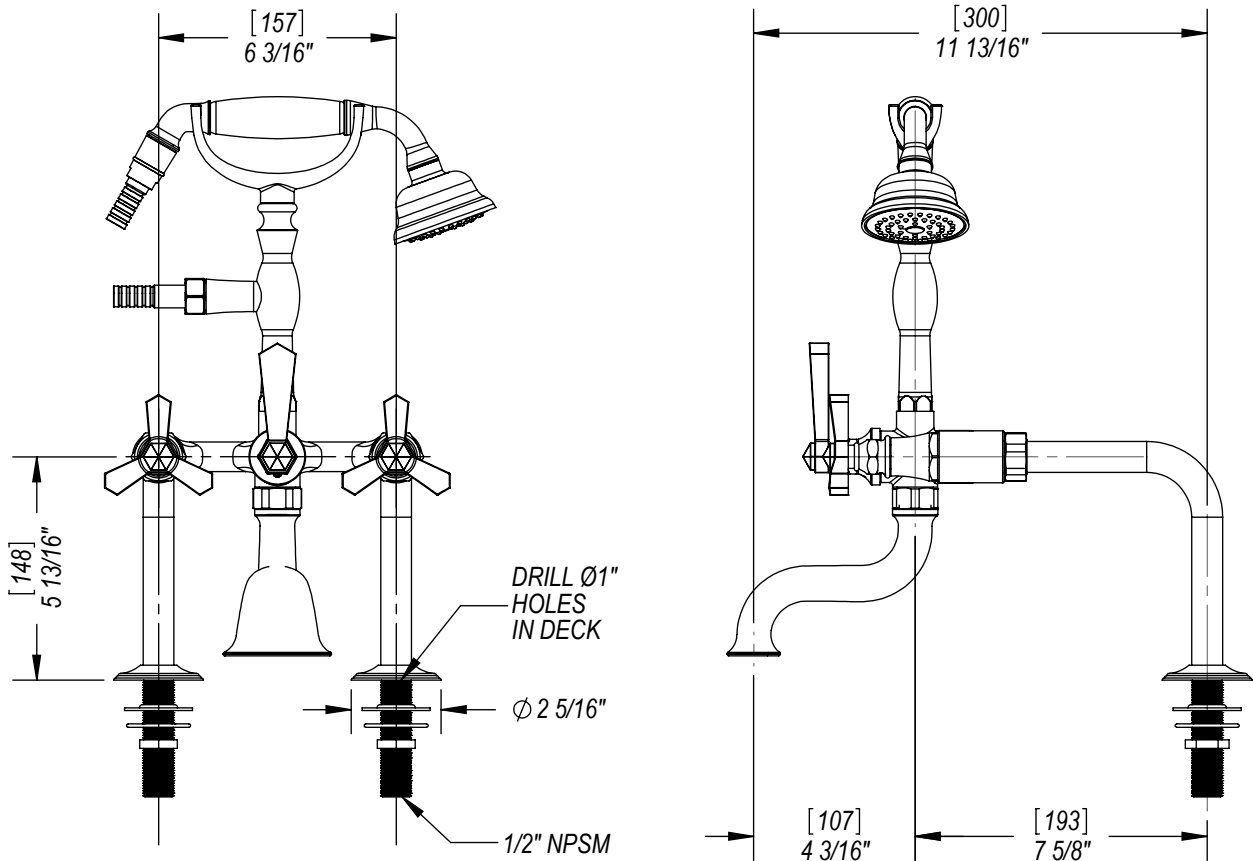

Features

- Brass construction with choice of 21 finishes
- Quarter Turn adjustable, ceramic disc cartridges
- Two Cross or Lever handles
- Hand Held Shower with 60" Hose
- Built-in double check valve

Order Matrix

Model	Main/Accent Finish
3DRBHXC or L	AB - Antique Brass
	ABM - Antique Brass Matt
	AC - Antique Copper
	ACM - Antique Copper Matt
	BB - Bright Brass
	CH - Chrome
	GD - Gold
	OB - Oil Rubbed Bronze
	PN - Polished Nickel
	SB - Satin Brass
	SC - Satin Chrome
	SN - Satin Nickel
	TB - Tuscan Brass
	AQ - Aqua
	BD - Bordeaux
	BK - Black
	MB - Matte Black
	MW - Matte White
	NC - Natural Cream
	RD - Red
	WH - White

HEXIS

Deck Mount Tub Filler with Hand Held Shower
Model: 3DRBHXC or L XX-XX

Critical Dimensions

TEL: 905-851-6781
FAX: 905-851-8031
TOLL FREE: 800-461-5901

THE **Rubinet** FAUCET COMPANY

www.rubinet.com