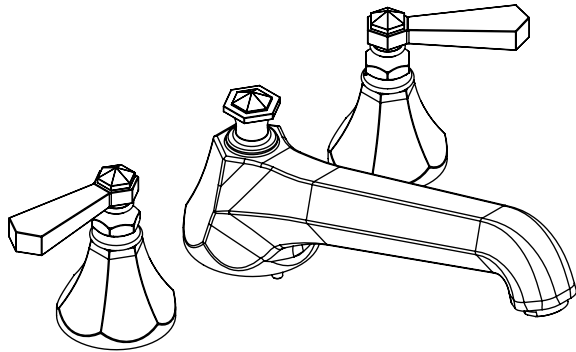

Features

- Brass construction with choice of 18 finishes
- Two Lever handles
- Quarter-turn, ceramic disc cartridges, 3/4" Valves
- Flexible Stainless Steel supply hoses for easy installation
- Flow rate: 12 gpm @ 40 psi
15 gpm @ 60 psi

HEXIS

Roman Tub Filler 3/4" Valves
Model: 5ARBHXL XX-XX

Critical Dimensions

TEL: 905-851-6781
FAX: 905-851-8031
TOLL FREE: 800-461-5901

THE **Rubinet** FAUCET COMPANY

www.rubinet.com

Features

- Brass construction with choice of 18 finishes
- Two Lever handles
- Quarter-turn, ceramic disc cartridges, 1/2" Valves
- Flexible Stainless Steel supply hoses for easy installation
- Flow rate: 9.5 gpm @ 40 psi
11.5 gpm @ 60 psi