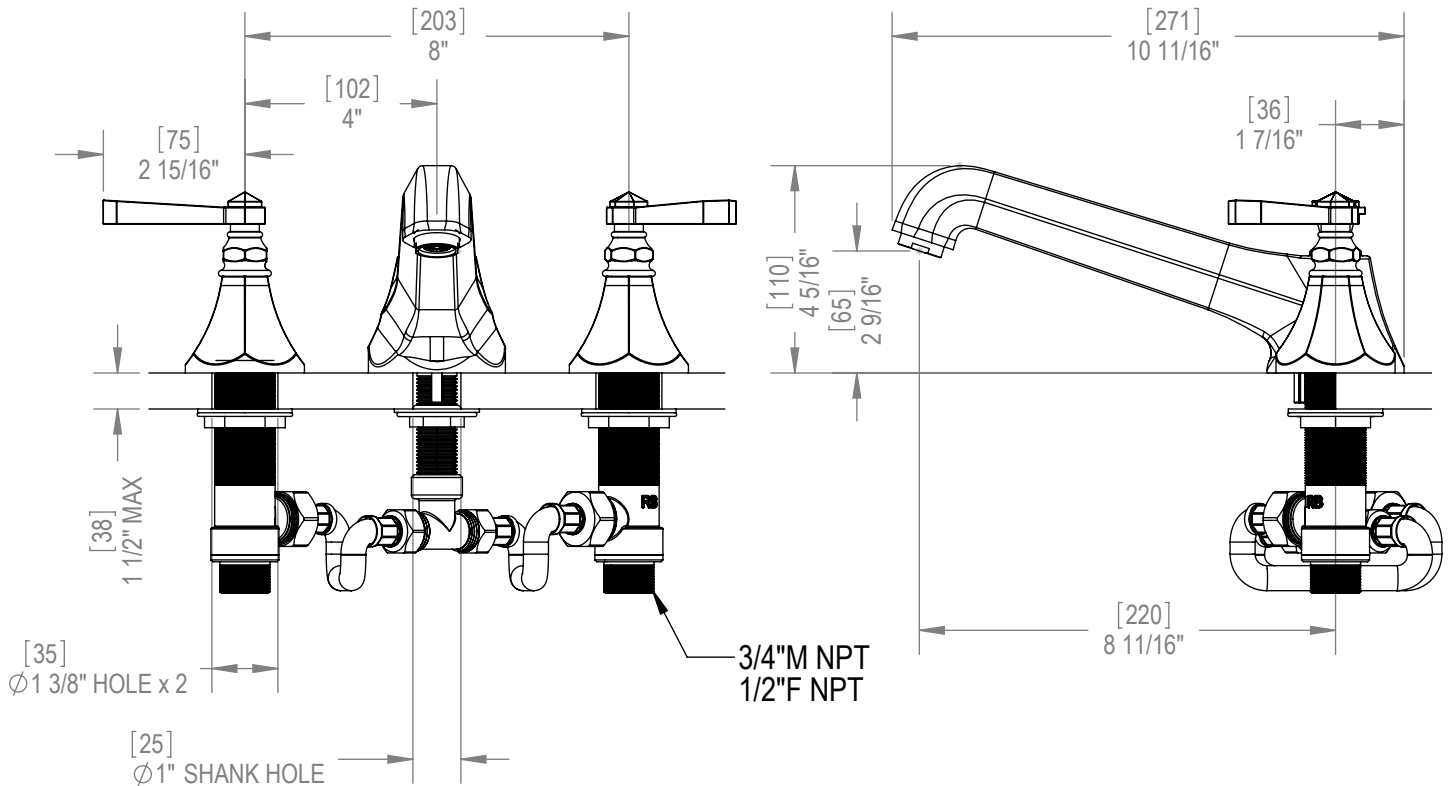

Features

- Brass construction with choice of 18 finishes
- Two Lever handles
- Quarter-turn, ceramic disc cartridges, 3/4" Valves
- Flexible Stainless Steel supply hoses for easy installation
- Flow rate: 12 gpm @ 40 psi
15 gpm @ 60 psi

HEXIS

Roman Tub Filler 3/4" Valves
Model: 5ARBHXL XX-XX

Critical Dimensions

TEL: 905-851-6781
FAX: 905-851-8031
TOLL FREE: 800-461-5901

THE **Rubinet** FAUCET COMPANY

www.rubinet.com

Features

- Brass construction with choice of 18 finishes
- Two Lever handles
- Quarter-turn, ceramic disc cartridges, 1/2" Valves
- Flexible Stainless Steel supply hoses for easy installation
- Flow rate: 9.5 gpm @ 40 psi
11.5 gpm @ 60 psi

HEXIS

Roman Tub Filler 1/2" Valves
Model: 5ERBHXL XX-XX

Critical Dimensions

TEL: 905-851-6781
FAX: 905-851-8031
TOLL FREE: 800-461-5901

THE **Rubinet** FAUCET COMPANY

www.rubinet.com