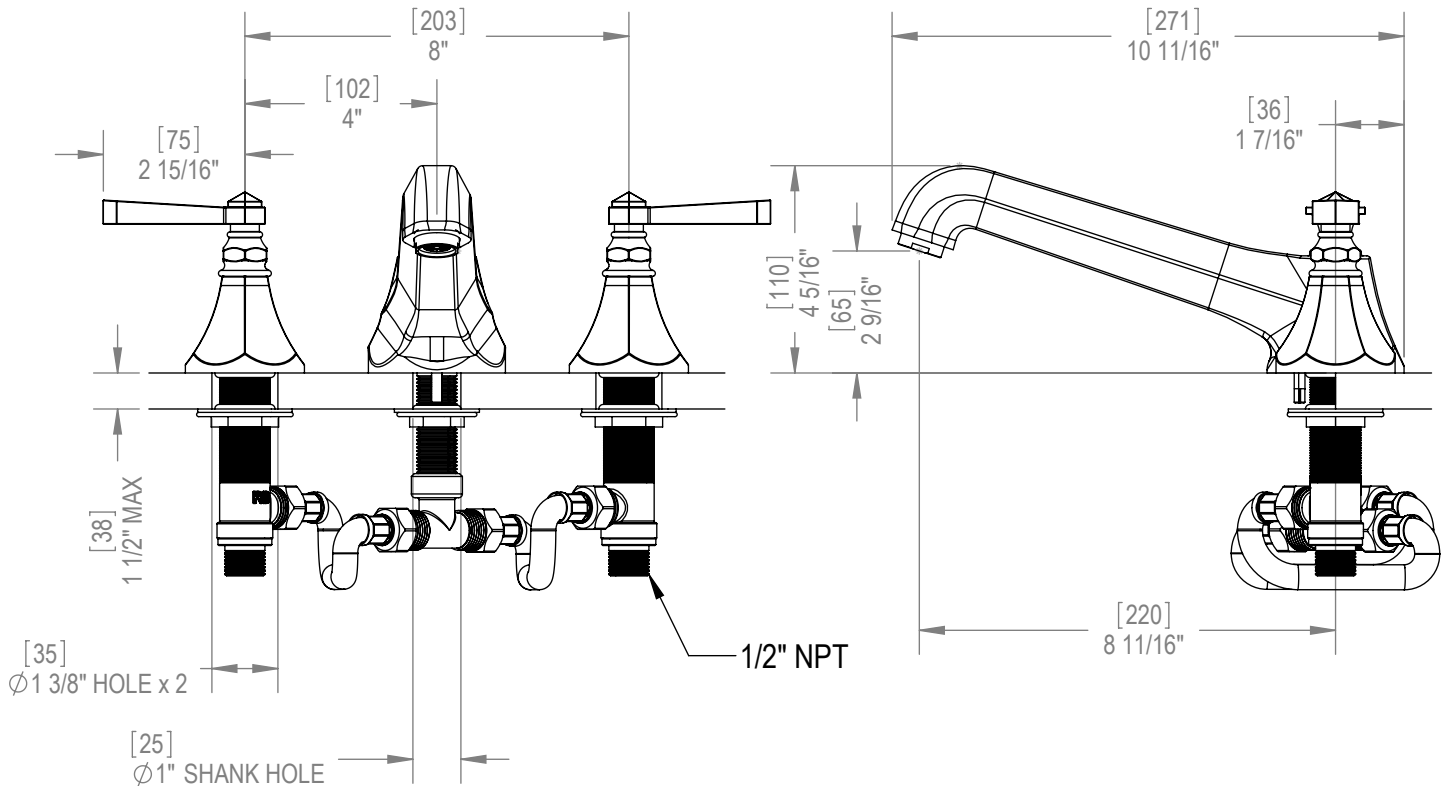

Features

- Brass construction with choice of 18 finishes
- Two Lever handles
- Quarter-turn, ceramic disc cartridges, 3/4" Valves
- Flexible Stainless Steel supply hoses for easy installation
- Flow rate: 12 gpm @ 40 psi
15 gpm @ 60 psi

HEXIS

Roman Tub Filler 3/4" Valves
Model: 5ARBHXL XX-XX

Critical Dimensions

TEL: 905-851-6781
FAX: 905-851-8031
TOLL FREE: 800-461-5901

THE **Rubinet** FAUCET COMPANY

www.rubinet.com

Features

- Brass construction with choice of 18 finishes
- Two Lever handles
- Quarter-turn, ceramic disc cartridges, 1/2" Valves
- Flexible Stainless Steel supply hoses for easy installation
- Flow rate: 9.5 gpm @ 40 psi
11.5 gpm @ 60 psi

HEXIS

Roman Tub Filler 1/2" Valves
Model: 5ERBHXL XX-XX

Critical Dimensions

TEL: 905-851-6781
FAX: 905-851-8031
TOLL FREE: 800-461-5901

THE **Rubinet** FAUCET COMPANY

www.rubinet.com