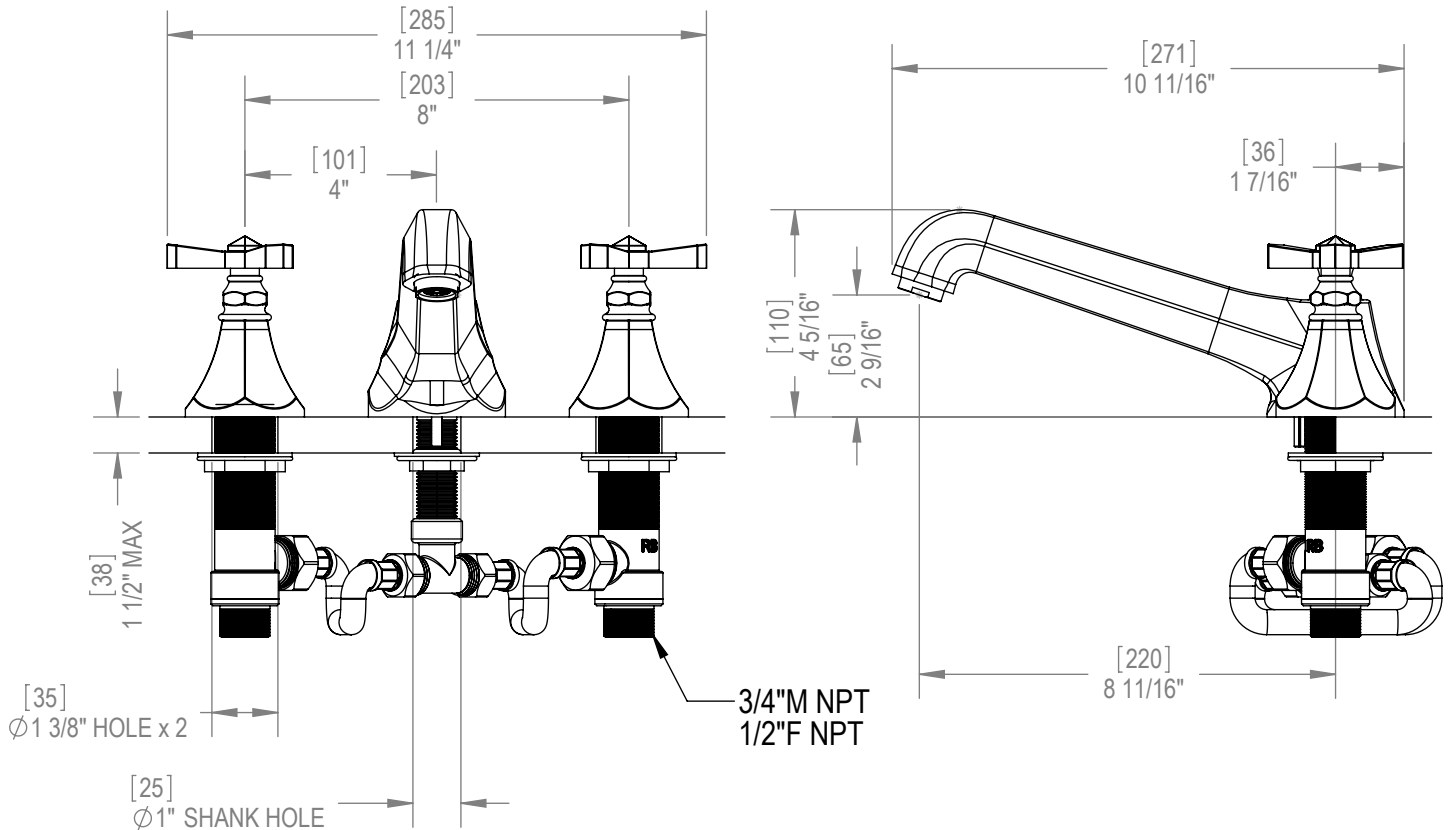

Features

- Brass construction with choice of 18 finishes
- Two Cross handles
- Quarter-turn, ceramic disc cartridges, 3/4" Valves
- Flexible Stainless Steel supply hoses for easy installation
- Flow rate: 12 gpm @ 40 psi
15 gpm @ 60 psi

HEXIS

Roman Tub Filler 3/4" Valves
Model: 5ARBHXC XX-XX

Critical Dimensions

TEL: 905-851-6781
FAX: 905-851-8031
TOLL FREE: 800-461-5901

THE **Rubinet** FAUCET COMPANY

www.rubinet.com

Features

- Brass construction with choice of 18 finishes
- Two Cross handles
- Quarter-turn, ceramic disc cartridges, 1/2" Valves
- Flexible Stainless Steel supply hoses for easy installation
- Flow rate: 9.5 gpm @ 40 psi
11.5 gpm @ 60 psi

HEXIS

Roman Tub Filler 1/2" Valves
Model: 5ERBHXC XX-XX

Critical Dimensions