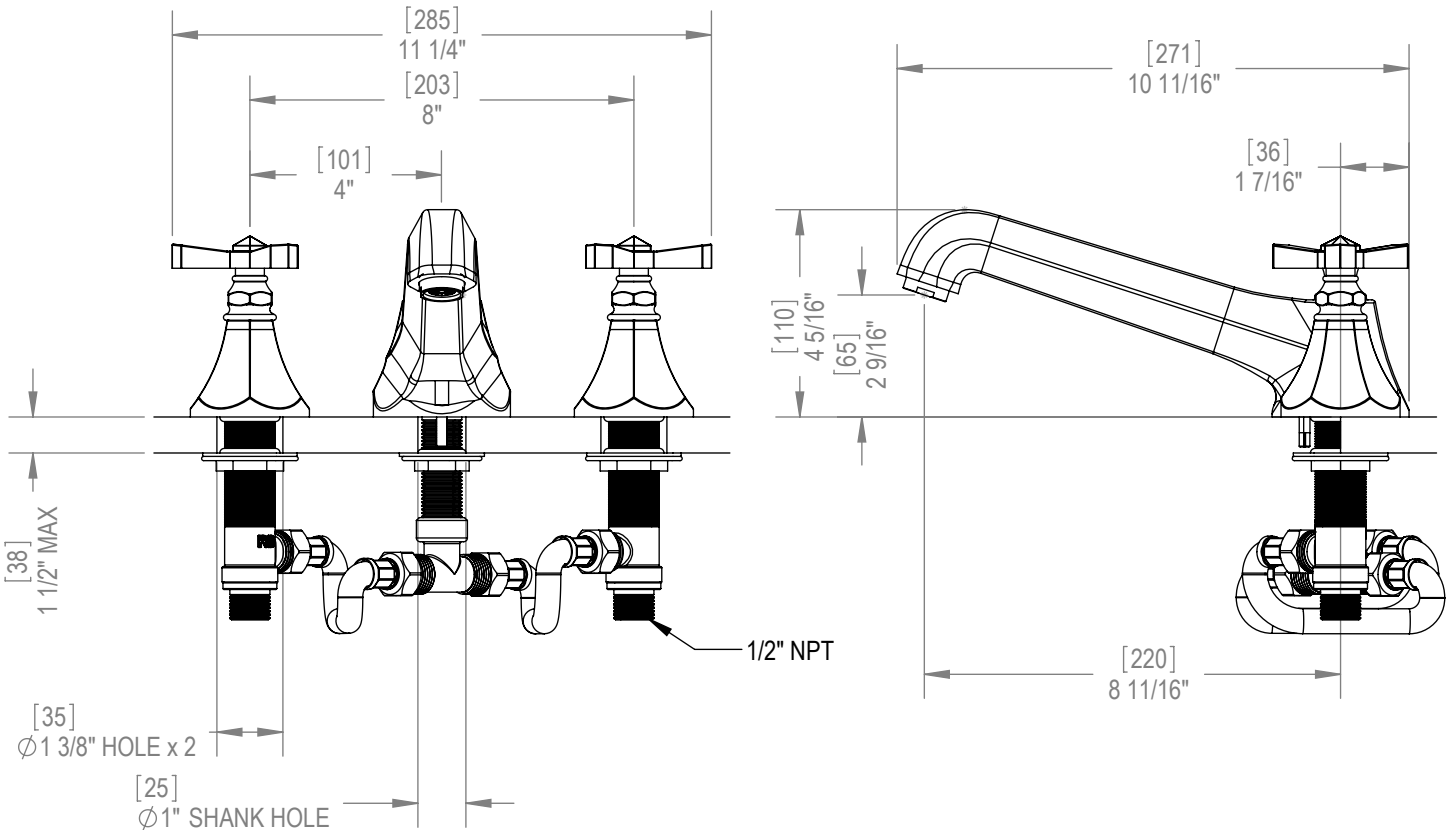

Features

- Brass construction with choice of 18 finishes
- Two Cross handles
- Quarter-turn, ceramic disc cartridges, 3/4" Valves
- Flexible Stainless Steel supply hoses for easy installation
- Flow rate: 12 gpm @ 40 psi
15 gpm @ 60 psi

HEXIS

Roman Tub Filler 3/4" Valves
Model: 5ARBHXC XX-XX

Critical Dimensions

TEL: 905-851-6781
FAX: 905-851-8031
TOLL FREE: 800-461-5901

THE **Rubinet** FAUCET COMPANY

www.rubinet.com

Features

- Brass construction with choice of 18 finishes
- Two Cross handles
- Quarter-turn, ceramic disc cartridges, 1/2" Valves
- Flexible Stainless Steel supply hoses for easy installation
- Flow rate: 9.5 gpm @ 40 psi
11.5 gpm @ 60 psi

HEXIS

Roman Tub Filler 1/2" Valves
Model: 5ERBHXC XX-XX

Critical Dimensions