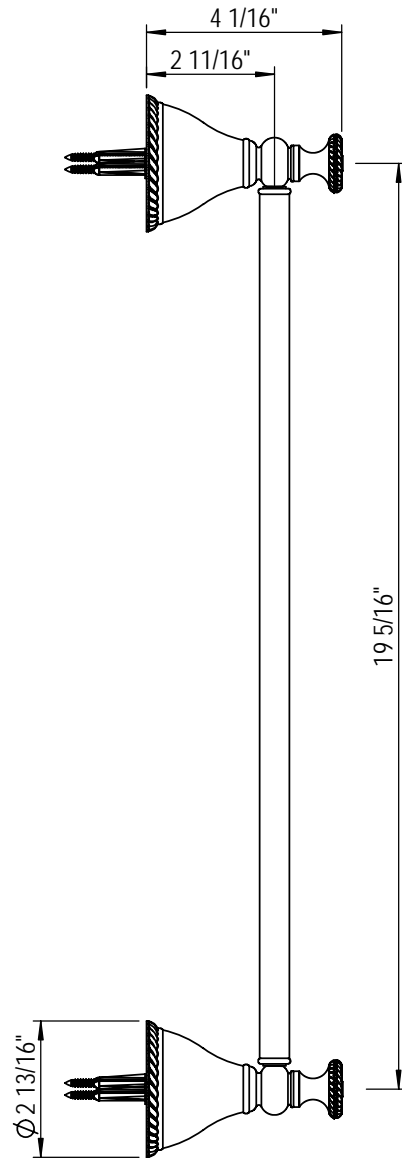

# 18" Towel Bar 7ARBET0

TEL: 905-851-6781  
FAX: 905-851-8031  
TOLL FREE: 800-461-5901

the RUBINET FAUCET COMPANY

[www.rubinet.com](http://www.rubinet.com)

# 24" Towel Bar 7BRBET0

TEL: 905-851-6781  
FAX: 905-851-8031  
TOLL FREE: 800-461-5901

the RUBINET FAUCET COMPANY

[www.rubinet.com](http://www.rubinet.com)