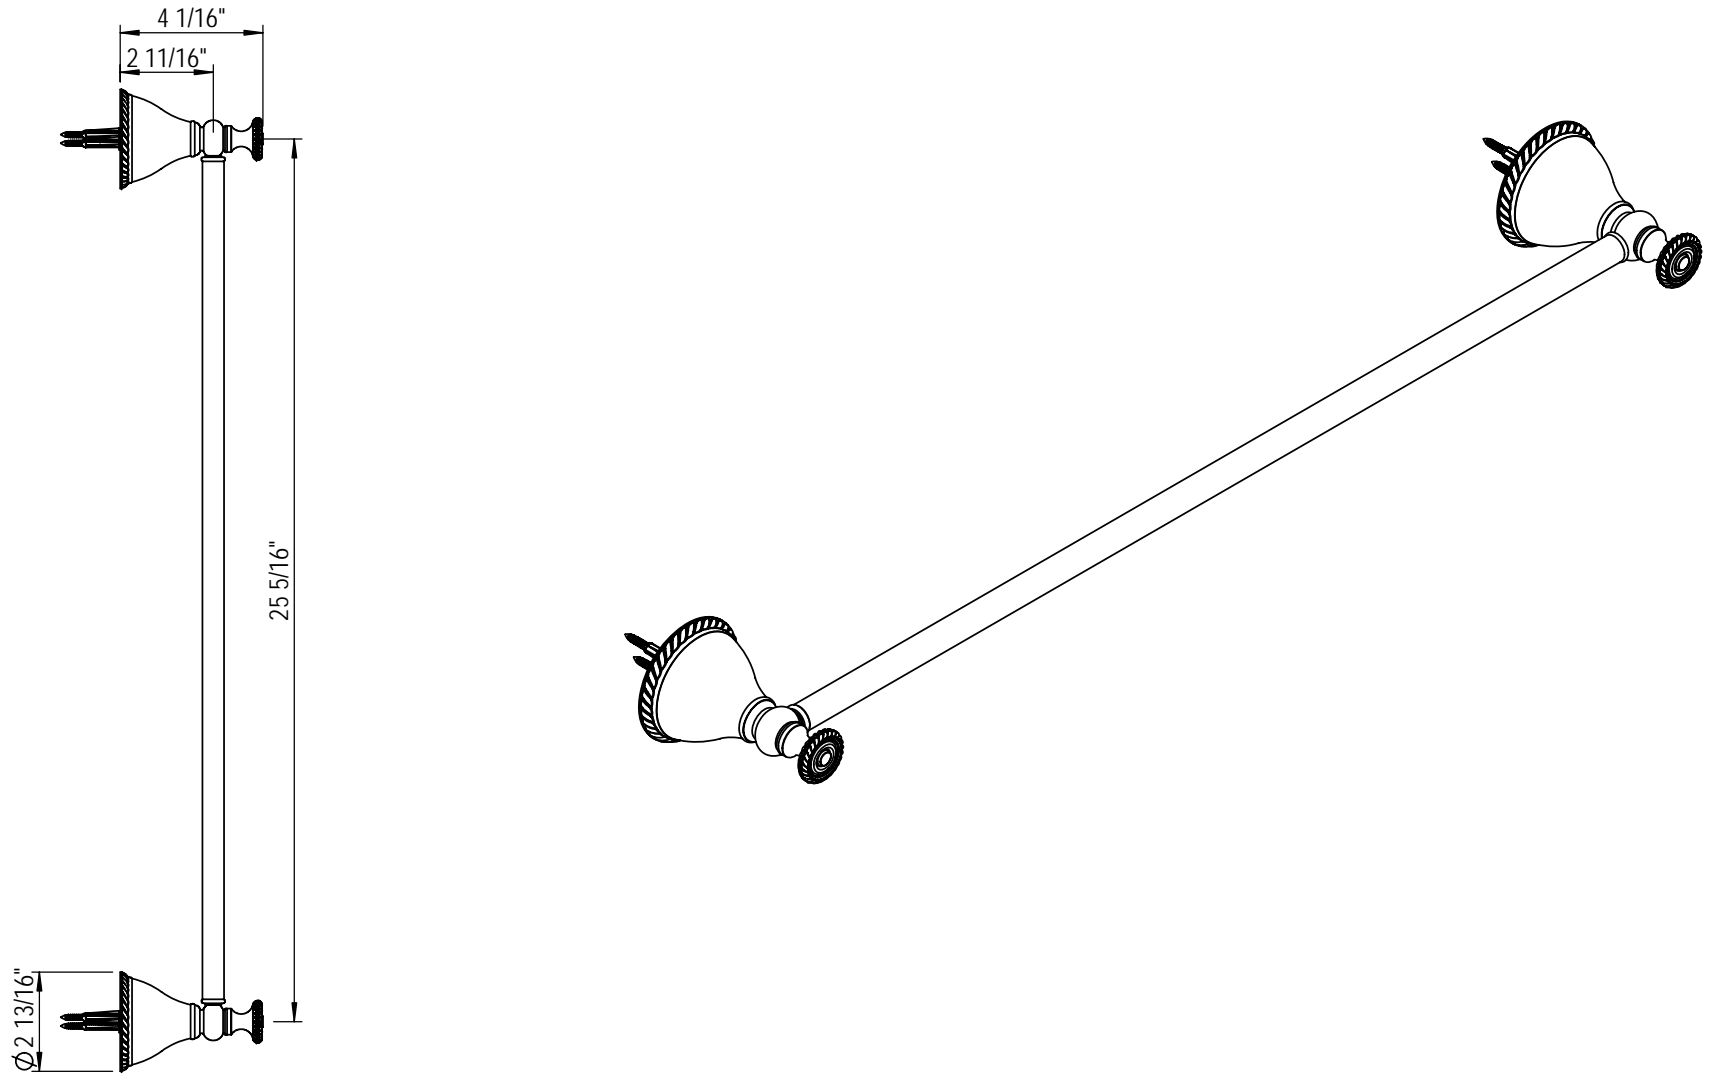

# 18" Towel Bar 7ARBET0

TEL: 905-851-6781  
FAX: 905-851-8031  
TOLL FREE: 800-461-5901

the RUBINET FAUCET COMPANY

[www.rubinet.com](http://www.rubinet.com)

# 24" Towel Bar 7BRBET0

TEL: 905-851-6781  
FAX: 905-851-8031  
TOLL FREE: 800-461-5901

the RUBINET FAUCET COMPANY

[www.rubinet.com](http://www.rubinet.com)

# 30" Towel Bar 7CRBET0

TEL: 905-851-6781  
FAX: 905-851-8031  
TOLL FREE: 800-461-5901

the RUBINET FAUCET COMPANY

[www.rubinet.com](http://www.rubinet.com)