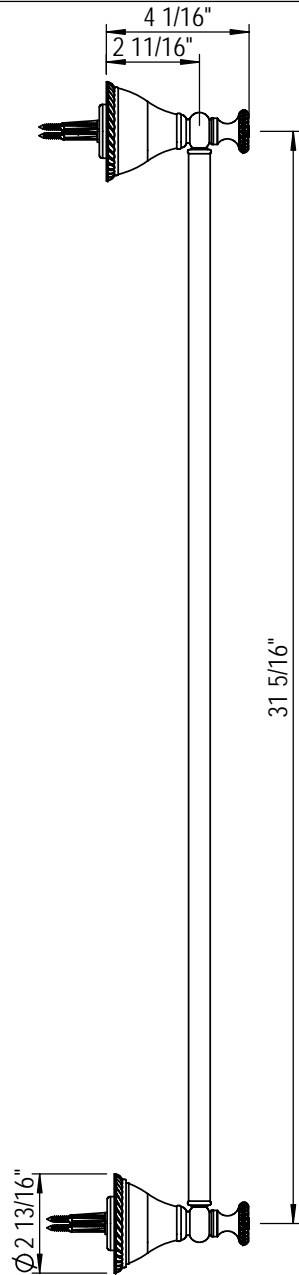

30" Towel Bar 7CRBET0

TEL: 905-851-6781
FAX: 905-851-8031
TOLL FREE: 800-461-5901

the RUBINET FAUCET COMPANY

www.rubinet.com