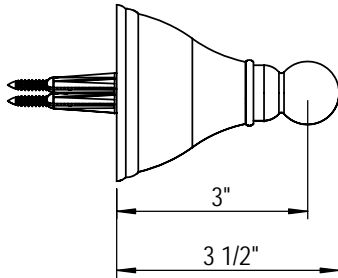

30" Towel Bar 7CRBFM0

TEL: 905-851-6781
FAX: 905-851-8031
TOLL FREE: 800-461-5901

the RUBINET FAUCET COMPANY

www.rubinet.com