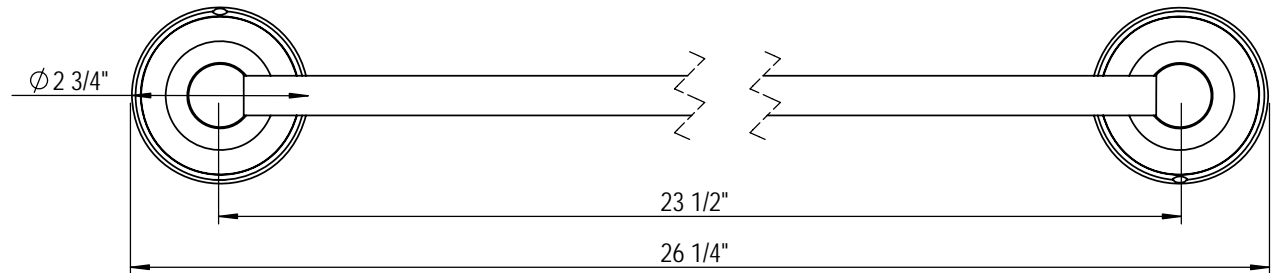

# 24" Towel Bar 7BRBFM0

TEL: 905-851-6781  
FAX: 905-851-8031  
TOLL FREE: 800-461-5901

the RUBINET FAUCET COMPANY

[www.rubinet.com](http://www.rubinet.com)