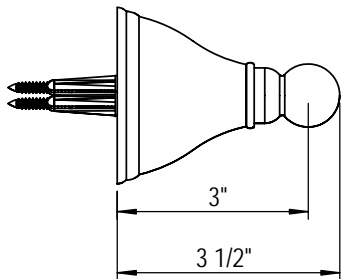

24" Towel Bar 7BRBFM0

TEL: 905-851-6781
FAX: 905-851-8031
TOLL FREE: 800-461-5901

the RUBINET FAUCET COMPANY

www.rubinet.com