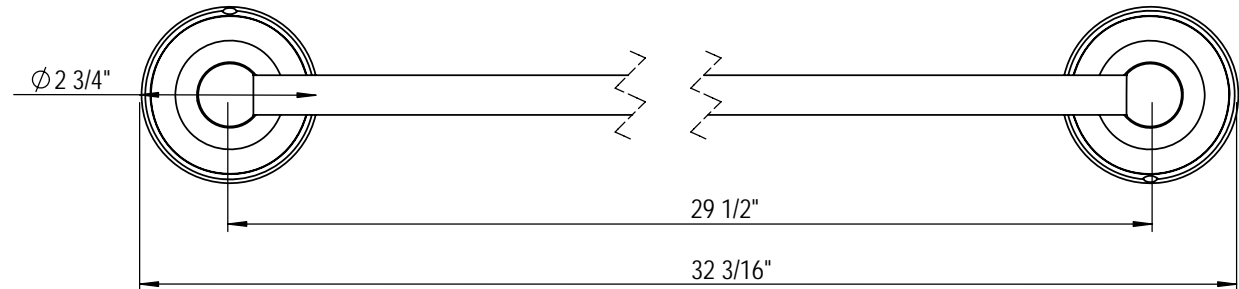

30" Towel Bar 7CRBFM0

TEL: 905-851-6781
FAX: 905-851-8031
TOLL FREE: 800-461-5901

the RUBINET FAUCET COMPANY

www.rubinet.com