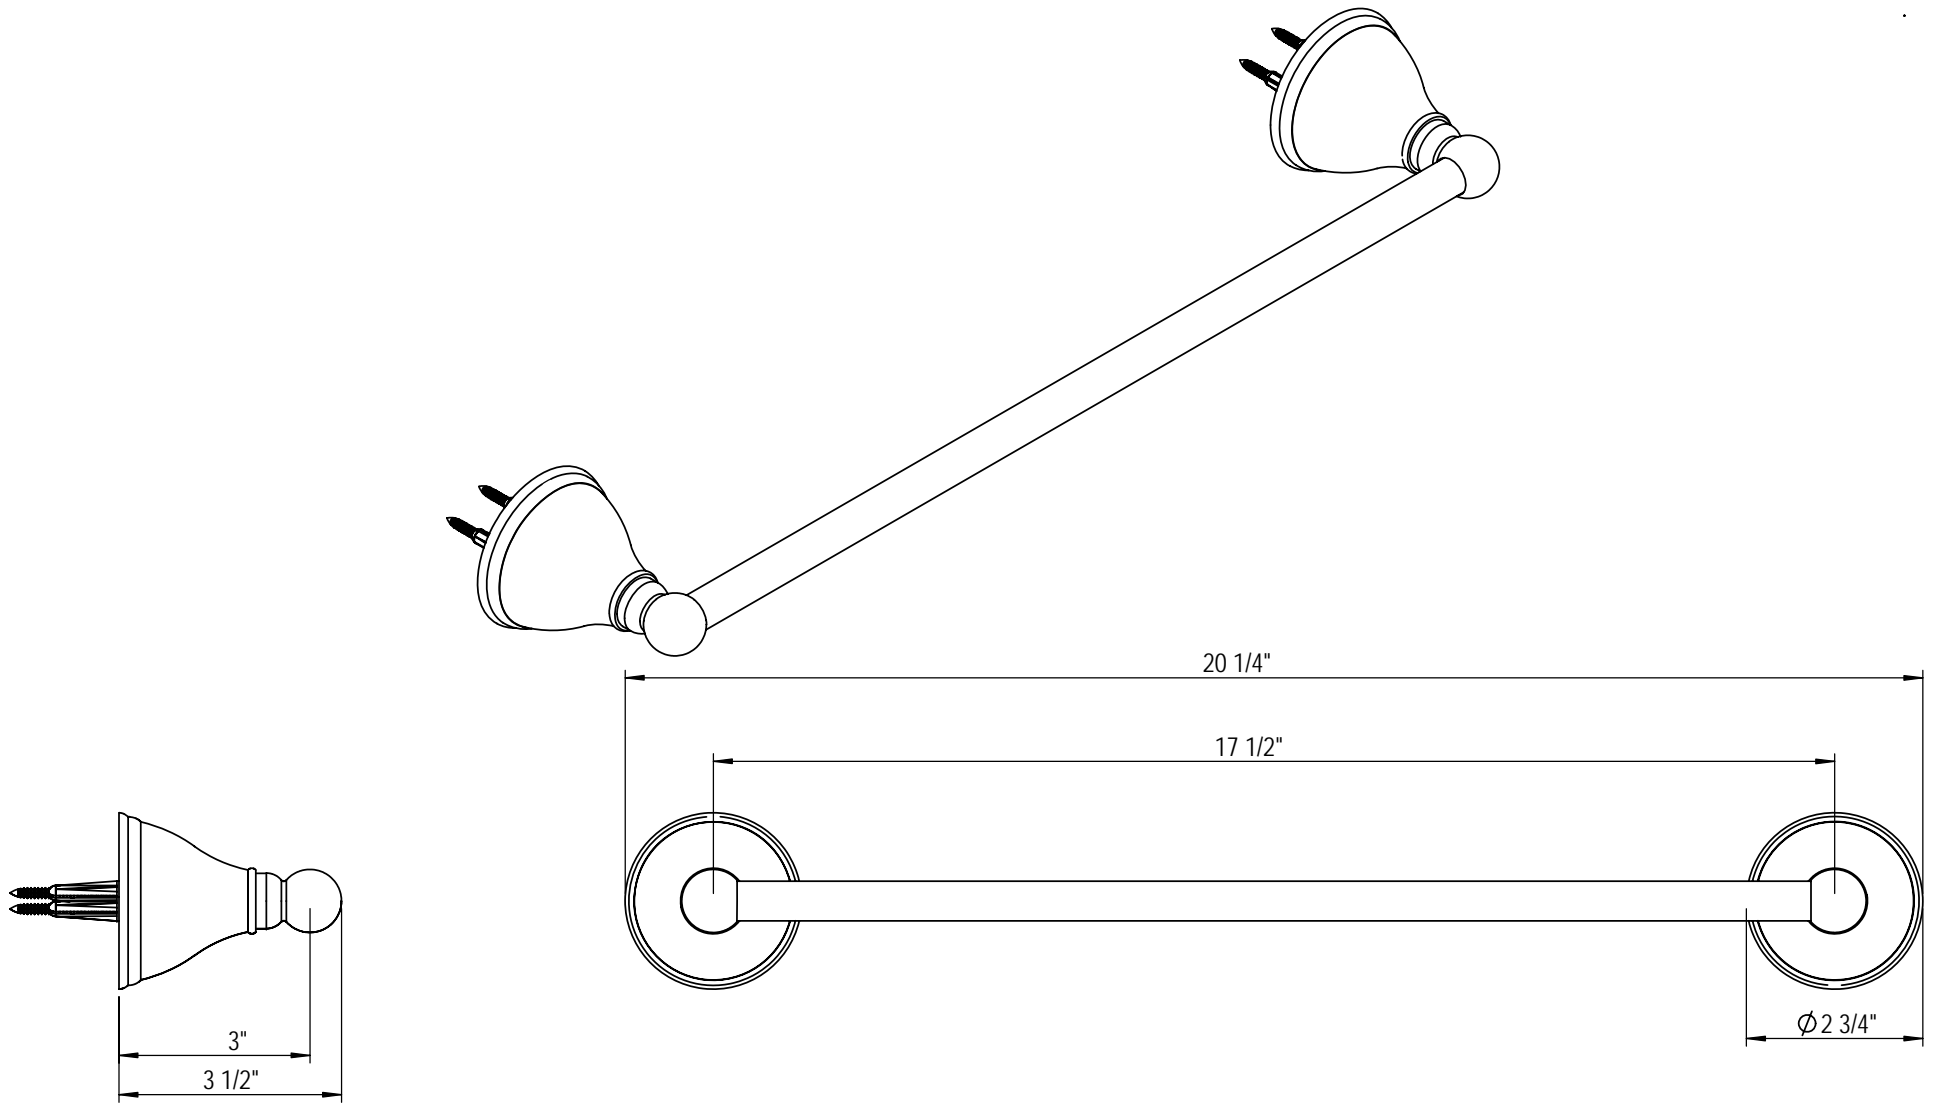

# 18" Towel Bar 7ARBFM0

TEL: 905-851-6781  
FAX: 905-851-8031  
TOLL FREE: 800-461-5901

the RUBINET FAUCET COMPANY

[www.rubinet.com](http://www.rubinet.com)

# 24" Towel Bar 7BRBFM0

TEL: 905-851-6781  
FAX: 905-851-8031  
TOLL FREE: 800-461-5901

the RUBINET FAUCET COMPANY

[www.rubinet.com](http://www.rubinet.com)

# 30" Towel Bar 7CRBFM0

TEL: 905-851-6781  
FAX: 905-851-8031  
TOLL FREE: 800-461-5901

the RUBINET FAUCET COMPANY

[www.rubinet.com](http://www.rubinet.com)