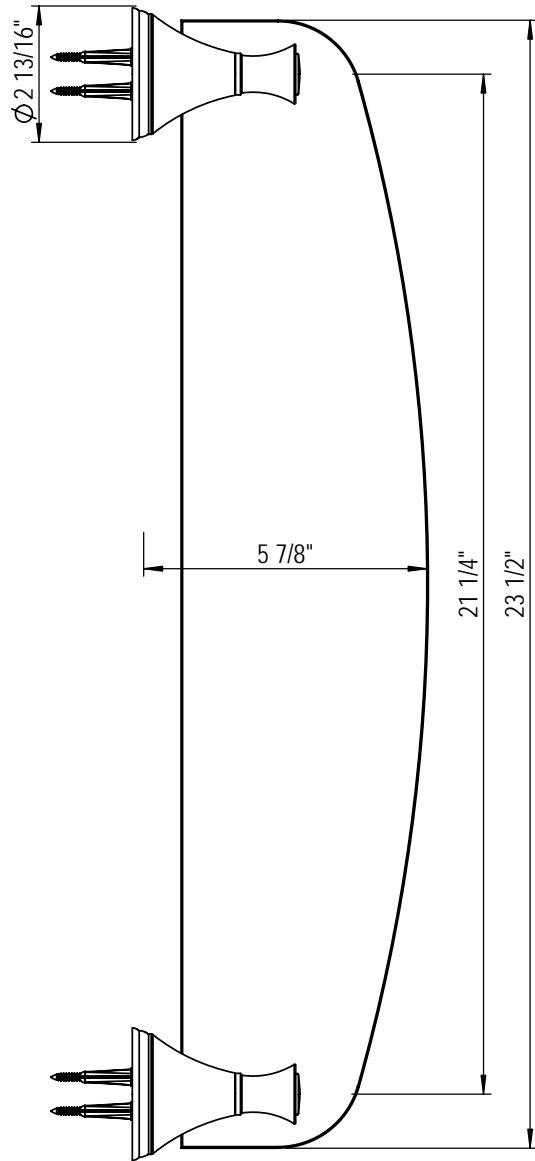

Glass Shelf 7NRBJS0

TEL: 905-851-6781
FAX: 905-851-8031
TOLL FREE: 800-461-5901

the RUBINET FAUCET COMPANY

www.rubinet.com